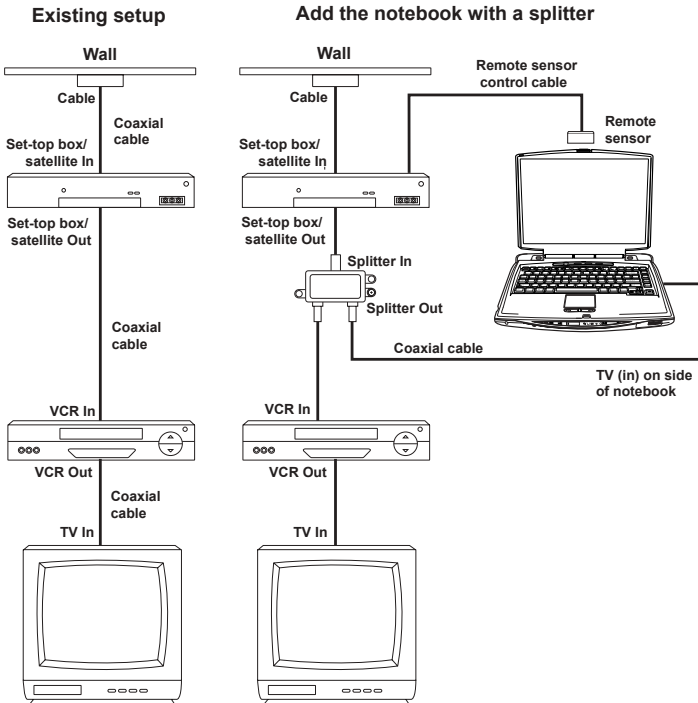

Recording or Viewing TV Programs with Your Satellite[®] 5205-S705 Computer

Thank you for purchasing the Toshiba Satellite[®] 5205-S705 computer.

Using your computer's integrated TV Tuner and the Microsoft Windows[®] Media Center Edition operating system, you can record or view TV programs. Transmission quality may vary by location and channel. For best results in recording or viewing, the Satellite 5205-S705 requires the use of an external Set-top Box or Cable Box using a high quality signal as the main source. Failure to comply with these instructions will not produce optimum recording or viewing quality. See the steps and diagram below for more information, or refer to the Windows Media Center chapter in the online user's guide for your computer.

NOTE *To get the best possible performance from your Toshiba computer, and keep it running at optimal levels, be sure to regularly check www.ts.toshiba.com for applicable updates.*

To connect the signal source from the wall to a VCR and TV using a coaxial cable:

- 1 Remove the coaxial cable from the VCR input and connect it to the input of a coaxial cable signal splitter (not included).

- 2 Attach two coaxial cables to the splitter output connectors.
- 3 Connect one of the coaxial cables to the VCR input and the other end to the TV connector on the computer.

Sample wall to VCR and TV setup

- 4 Connect the remote control receiver to 1 of the 3 USB ports.
- 5 Connect the remote sensor to the back of the remote control receiver, and place the remote sensor IR port onto the Set-top box's IR receiver port.