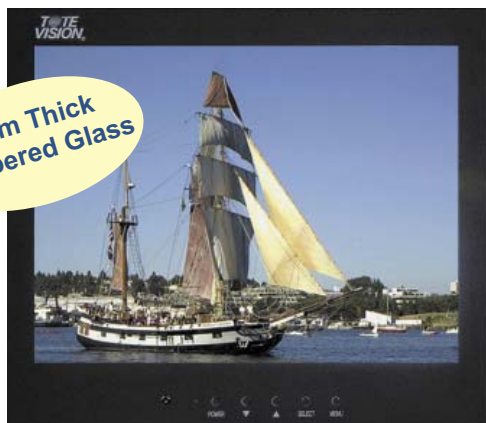

# 10.4" LCD HD Monitors in Metal Housing

## LCD-1048HDM

## LCD-1048HDM2

3mm Thick  
Tempered Glass

LCD-1048HDM

LCD-1048HDM2

Side View

- 3mm thick tempered glass helps to protect display panel from damage in the field
- HD compatible (supports 480p/i, 720p, 1080p/i)
- RS-232 serial control provided
- Composite video BNC IN/OUT provides security for video connections
- Underscan capability
- On-screen display controls, with front controls for Power, Select, Menu, and Volume Up/Down
- Wireless remote control with hot key allows easy toggling between sources
- Rear IR jack allows direct connection for use with IR repeater systems
- Screw-down DC feature provides additional security for power connection
- Speaker output on board allows screw down connection for R/L audio
- Built-in amplifier provides ample power to drive right and left stereo 8 ohm speakers
- Made of durable metal with black powder coating
- Built-in interface and proper cable exiting for wall arm mounting, VESA 75mm compliant
- Response time: 15/25 ms (rising/falling)
- SPS included, 100~240 VAC