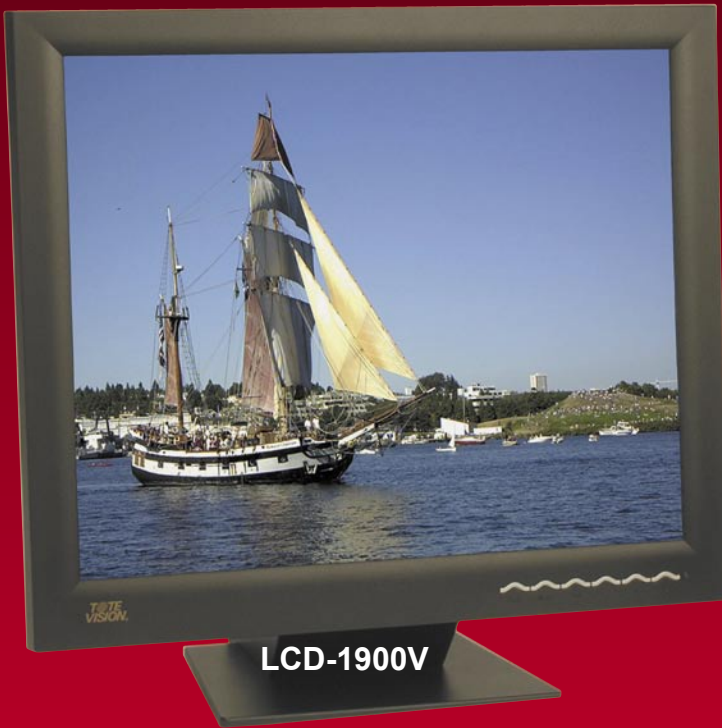

The Biggest Thing in Rack Mounted LCD Monitors

LCD-1900VR LCD-1900V

Active Matrix 19" Color LCD Monitors

- LCD-1900VR tilts 90° in rack for optimum viewing, occupies 9 rack units
- Hot key allows toggling between video, S-Video, component, and PC modes
- PIP: Picture in picture capability
- On-screen display for: brightness, contrast, back light, hue
- Low power consumption
- LCD-1900VR case made of durable metal
- LCD-1900V case made of durable ABS plastic
- Active matrix technology allows wide viewing angle
- Active matrix technology eliminates distortion
- LCD-1900VR: Response Time: 15ms / 10ms (rising/falling)
- LCD-1900V: Response Time: 25ms / 25ms (rising/falling)
- LCD-1900V has built-in removable desk stand and built-in interface for wall or arm mounting VESA 100mm FPMPMI compliant
- Includes switching power supply 90-240V, 12V, 50W