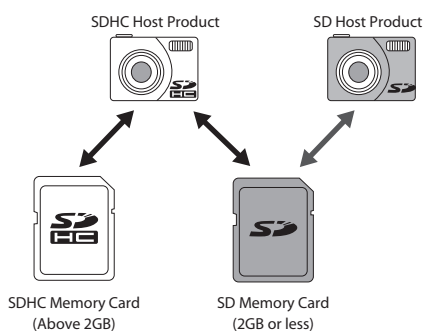

SPECIFICATIONS

Size	32mm x 24mm x 2.1mm (L x W x H)
Weight	2.0g
Operating Voltage	2.7V ~ 3.6V
Operating Temperature	-25°C (-13°F) to 85°C (185°F)
Physical Durability	10,000 insertions / removals

What is the SD Speed Class Rating?

The SD Association has defined three speed classes to help users identify the speed and performance of SDHC cards. The speed class specifies a guaranteed minimum sustained write speed under normal operating conditions. **Transcend's SDHC cards are all rated Class 6 - the highest possible rating.**

CLASS 2

Class 2 Card:
A speed of 2MB/s
or higher is guaranteed

CLASS 4

Class 4 Card:
A speed of 4MB/s
or higher is guaranteed

CLASS 6

Class 6 Card:
A speed of 6MB/s
or higher is guaranteed

SDHC Compatibility

SDHC cards can only work with SDHC compatible devices. Please make sure your device carries the SDHC logo on its packaging or in the user's manual. In some cases, a firmware update may be necessary to add SDHC support to older devices. Please contact your device manufacturer for more detailed SDHC support information.