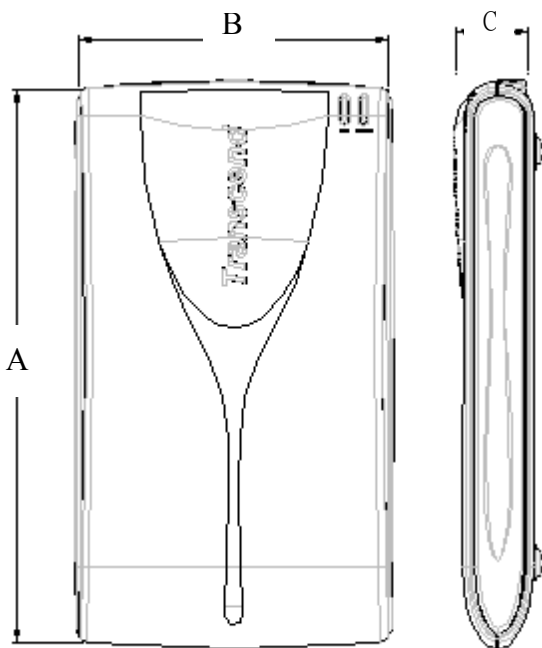

TS80GSJ25

2.5" 80GB StoreJet™

Description

TS80GSJ25 is the Transcend StoreJet™ installing 2.5" 80GB hard disk. This device is designed to expedite exchanging huge amounts of data between Transcend StoreJet™ and any desktop or notebook computer. Transcend also provides StoreJet Software including StoreJet Utility (PC Lock and others under Device Desktop) and ExBoot Express for Microsoft Windows OS users.

Placement

System Requirements

- Desktop or notebook computers with USB port
- One of following operating systems:
 - Win 98/98SE, Win ME, Win 2000, Win XP,
 - Mac OS 9.0 or above

Features

- Fully compliant with USB 2.0 specification
- Fully backward compatible with USB 1.1 specification
- 100% compatible with USB interface in Windows or Mac
- High transfer rate up to 480 Mbits per second
- Easy plug and play installation
- Powered by USB bus power (DC 5V)
- LEDs indicate power on and data access
- Support 2.5" hard disk drive (Height: 9.5mm)
- High storage capacity: supports up to 80GB HDD
- Recommended operating temperature: 5°C ~ 55°C
- Connector durability: 5000 times

Dimensions

Side	Millimeters	Inches
A	145.00 ± 1.00	5.71 ± 0.04
B	80.00 ± 1.00	3.15 ± 0.04
C	17.00 ± 1.00	0.67 ± 0.04

Block Diagram

Pinouts

Pin No.	Pin Name
01	VCC
02	USB-
03	USB+
04	VSS

Pin Identification

Symbol	Function
USB-	USB differential signal
USB+	The pairs are used to transmit Data/Address/Command
VCC	USB power input (DC 5V)
VSS	Ground

Electrical Characteristics (Ta=0°C to 70°C, Vcc=3.3V±10%)

Parameter	Symbol	MIN	TYP	MAX	Unit
Power Supply	VDD	3	3.3	3.6	V
Input Voltage	VIH	0.9xVDD	--	5	V
	VIL	-0.3	--	0.5xVDD	V
Output Voltage	VOH	VDD-0.4	--	--	V
	VOL	--	--	0.4	V
Input leakage current	ILK	-1	--	1	μA
Working Current	IRW	--		--	mA
Operating Temperature	Ta	0		70	°C
Storage Temperature	Ts	-55		+150	°C
IO output current	IOH	--	4	--	mA
	IOL	--	4	--	mA