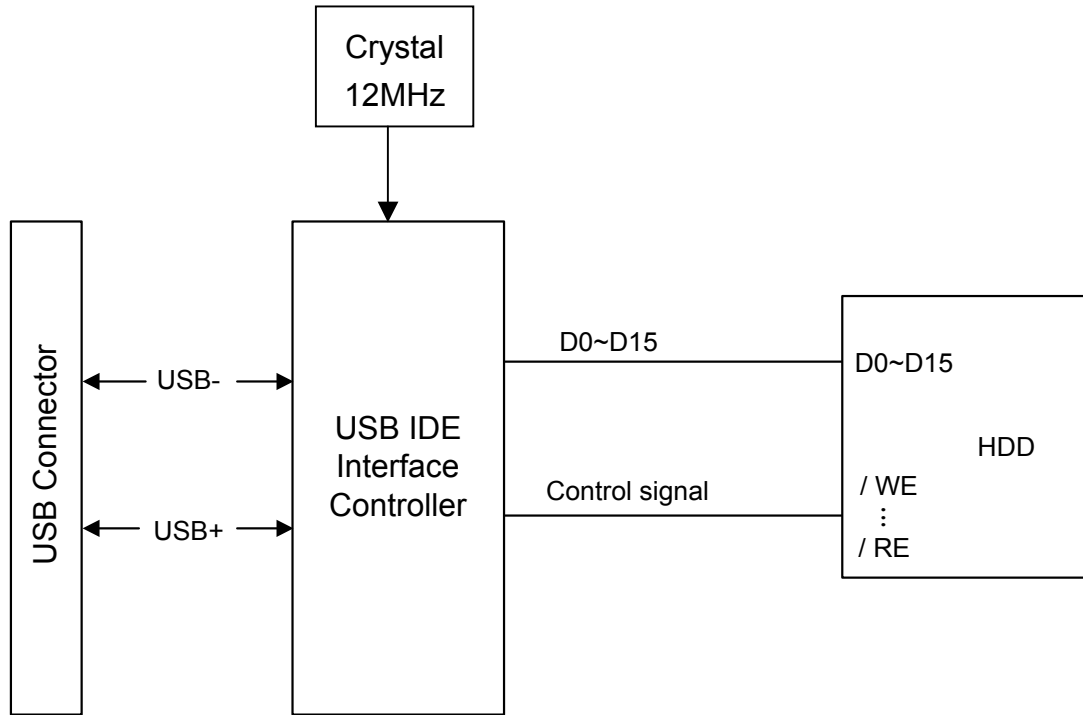

TS80GSJ25

2.5" 80GB StoreJet™

Description

TS80GSJ25 is the Transcend StoreJet™ installing 2.5" 80GB hard disk. This device is designed to expedite exchanging huge amounts of data between Transcend StoreJet™ and any desktop or notebook computer. Transcend also provides StoreJet Software including StoreJet Utility (PC Lock and others under Device Desktop) and ExBoot Express for Microsoft Windows OS users.

Placement

System Requirements

- Desktop or notebook computers with USB port
- One of following operating systems:
 - Win 98/98SE, Win ME, Win 2000, Win XP,
 - Mac OS 9.0 or above

Features

- Fully compliant with USB 2.0 specification
- Fully backward compatible with USB 1.1 specification
- 100% compatible with USB interface in Windows or Mac
- High transfer rate up to 480 Mbits per second
- Easy plug and play installation
- Powered by USB bus power (DC 5V)
- LEDs indicate power on and data access
- Support 2.5" hard disk drive (Height: 9.5mm)
- High storage capacity: supports up to 80GB HDD
- Recommended operating temperature: 5°C ~ 55°C
- Connector durability: 5000 times

Dimensions

Side	Millimeters	Inches
A	145.00 ± 1.00	5.71 ± 0.04
B	80.00 ± 1.00	3.15 ± 0.04
C	17.00 ± 1.00	0.67 ± 0.04

Block Diagram

Pinouts

Pin No.	Pin Name
01	VCC
02	USB-
03	USB+
04	VSS

Pin Identification

Symbol	Function
USB-	USB differential signal
USB+	The pairs are used to transmit Data/Address/Command
VCC	USB power input (DC 5V)
VSS	Ground

Electrical Characteristics (Ta=0°C to 70°C, Vcc=3.3V±10%)

Parameter	Symbol	MIN	TYP	MAX	Unit
Power Supply	VDD	3	3.3	3.6	V
Input Voltage	VIH	0.9xVDD	--	5	V
	VIL	-0.3	--	0.5xVDD	V
Output Voltage	VOH	VDD-0.4	--	--	V
	VOL	--	--	0.4	V
Input leakage current	ILK	-1	--	1	μA
Working Current	IRW	--		--	mA
Operating Temperature	Ta	0		70	°C
Storage Temperature	Ts	-55		+150	°C
IO output current	IOH	--	4	--	mA
	IOL	--	4	--	mA