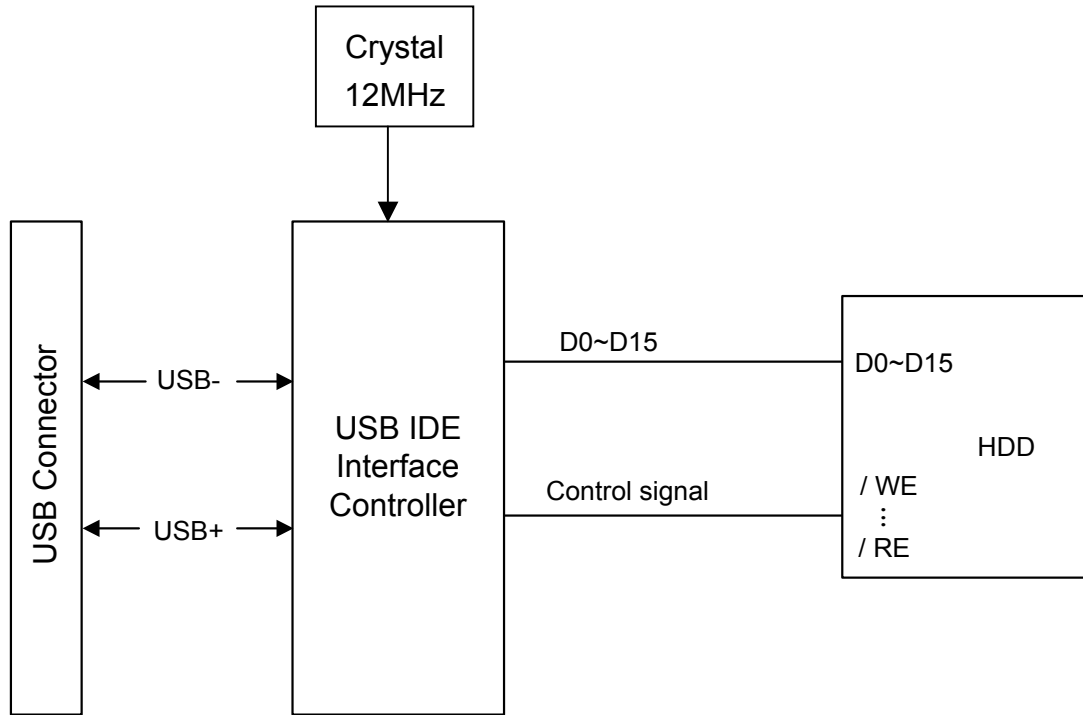

Block Diagram

Pinouts

Pin No.	Pin Name
01	VCC
02	USB-
03	USB+
04	VSS

Pin Identification

Symbol	Function
USB-	USB differential signal
USB+	The pairs are used to transmit Data/Address/Command
VCC	USB power input (DC 5V)
VSS	Ground