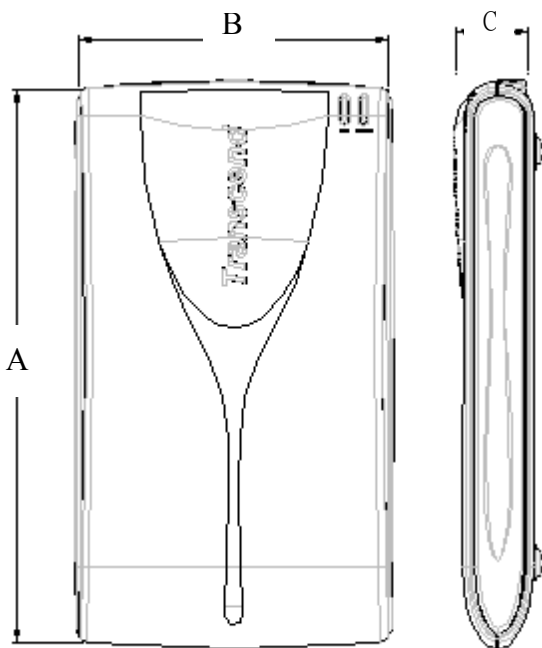

TS40GSJ25

2.5" 40GB StoreJet™

Description

TS40GSJ25 is the Transcend StoreJet™ installing 2.5" 40GB hard disk. This device is designed to expedite exchanging huge amounts of data between Transcend StoreJet™ and any desktop or notebook computer. Transcend also provides StoreJet Software including StoreJet Utility (PC Lock and others under Device Desktop) and ExBoot Express for Microsoft Windows OS users.

Placement

System Requirements

- Desktop or notebook computers with USB port
- One of following operating systems:
  - Win 98/98SE, Win ME, Win 2000, Win XP,
  - Mac OS 9.0 or above

Features

- Fully compliant with USB 2.0 specification
- Fully backward compatible with USB 1.1 specification
- 100% compatible with USB interface in Windows or Mac
- High transfer rate up to 480 Mbits per second
- Easy plug and play installation
- Powered by USB bus power (DC 5V)
- LEDs indicate power on and data access
- Support 2.5" hard disk drive (Height: 9.5mm)
- High storage capacity: supports up to 80GB HDD
- Recommended operating temperature: 5°C ~ 55°C
- Connector durability: 5000 times

Dimensions

Side	Millimeters	Inches
A	145.00 ± 1.00	5.71 ± 0.04
B	80.00 ± 1.00	3.15 ± 0.04
C	17.00 ± 1.00	0.67 ± 0.04