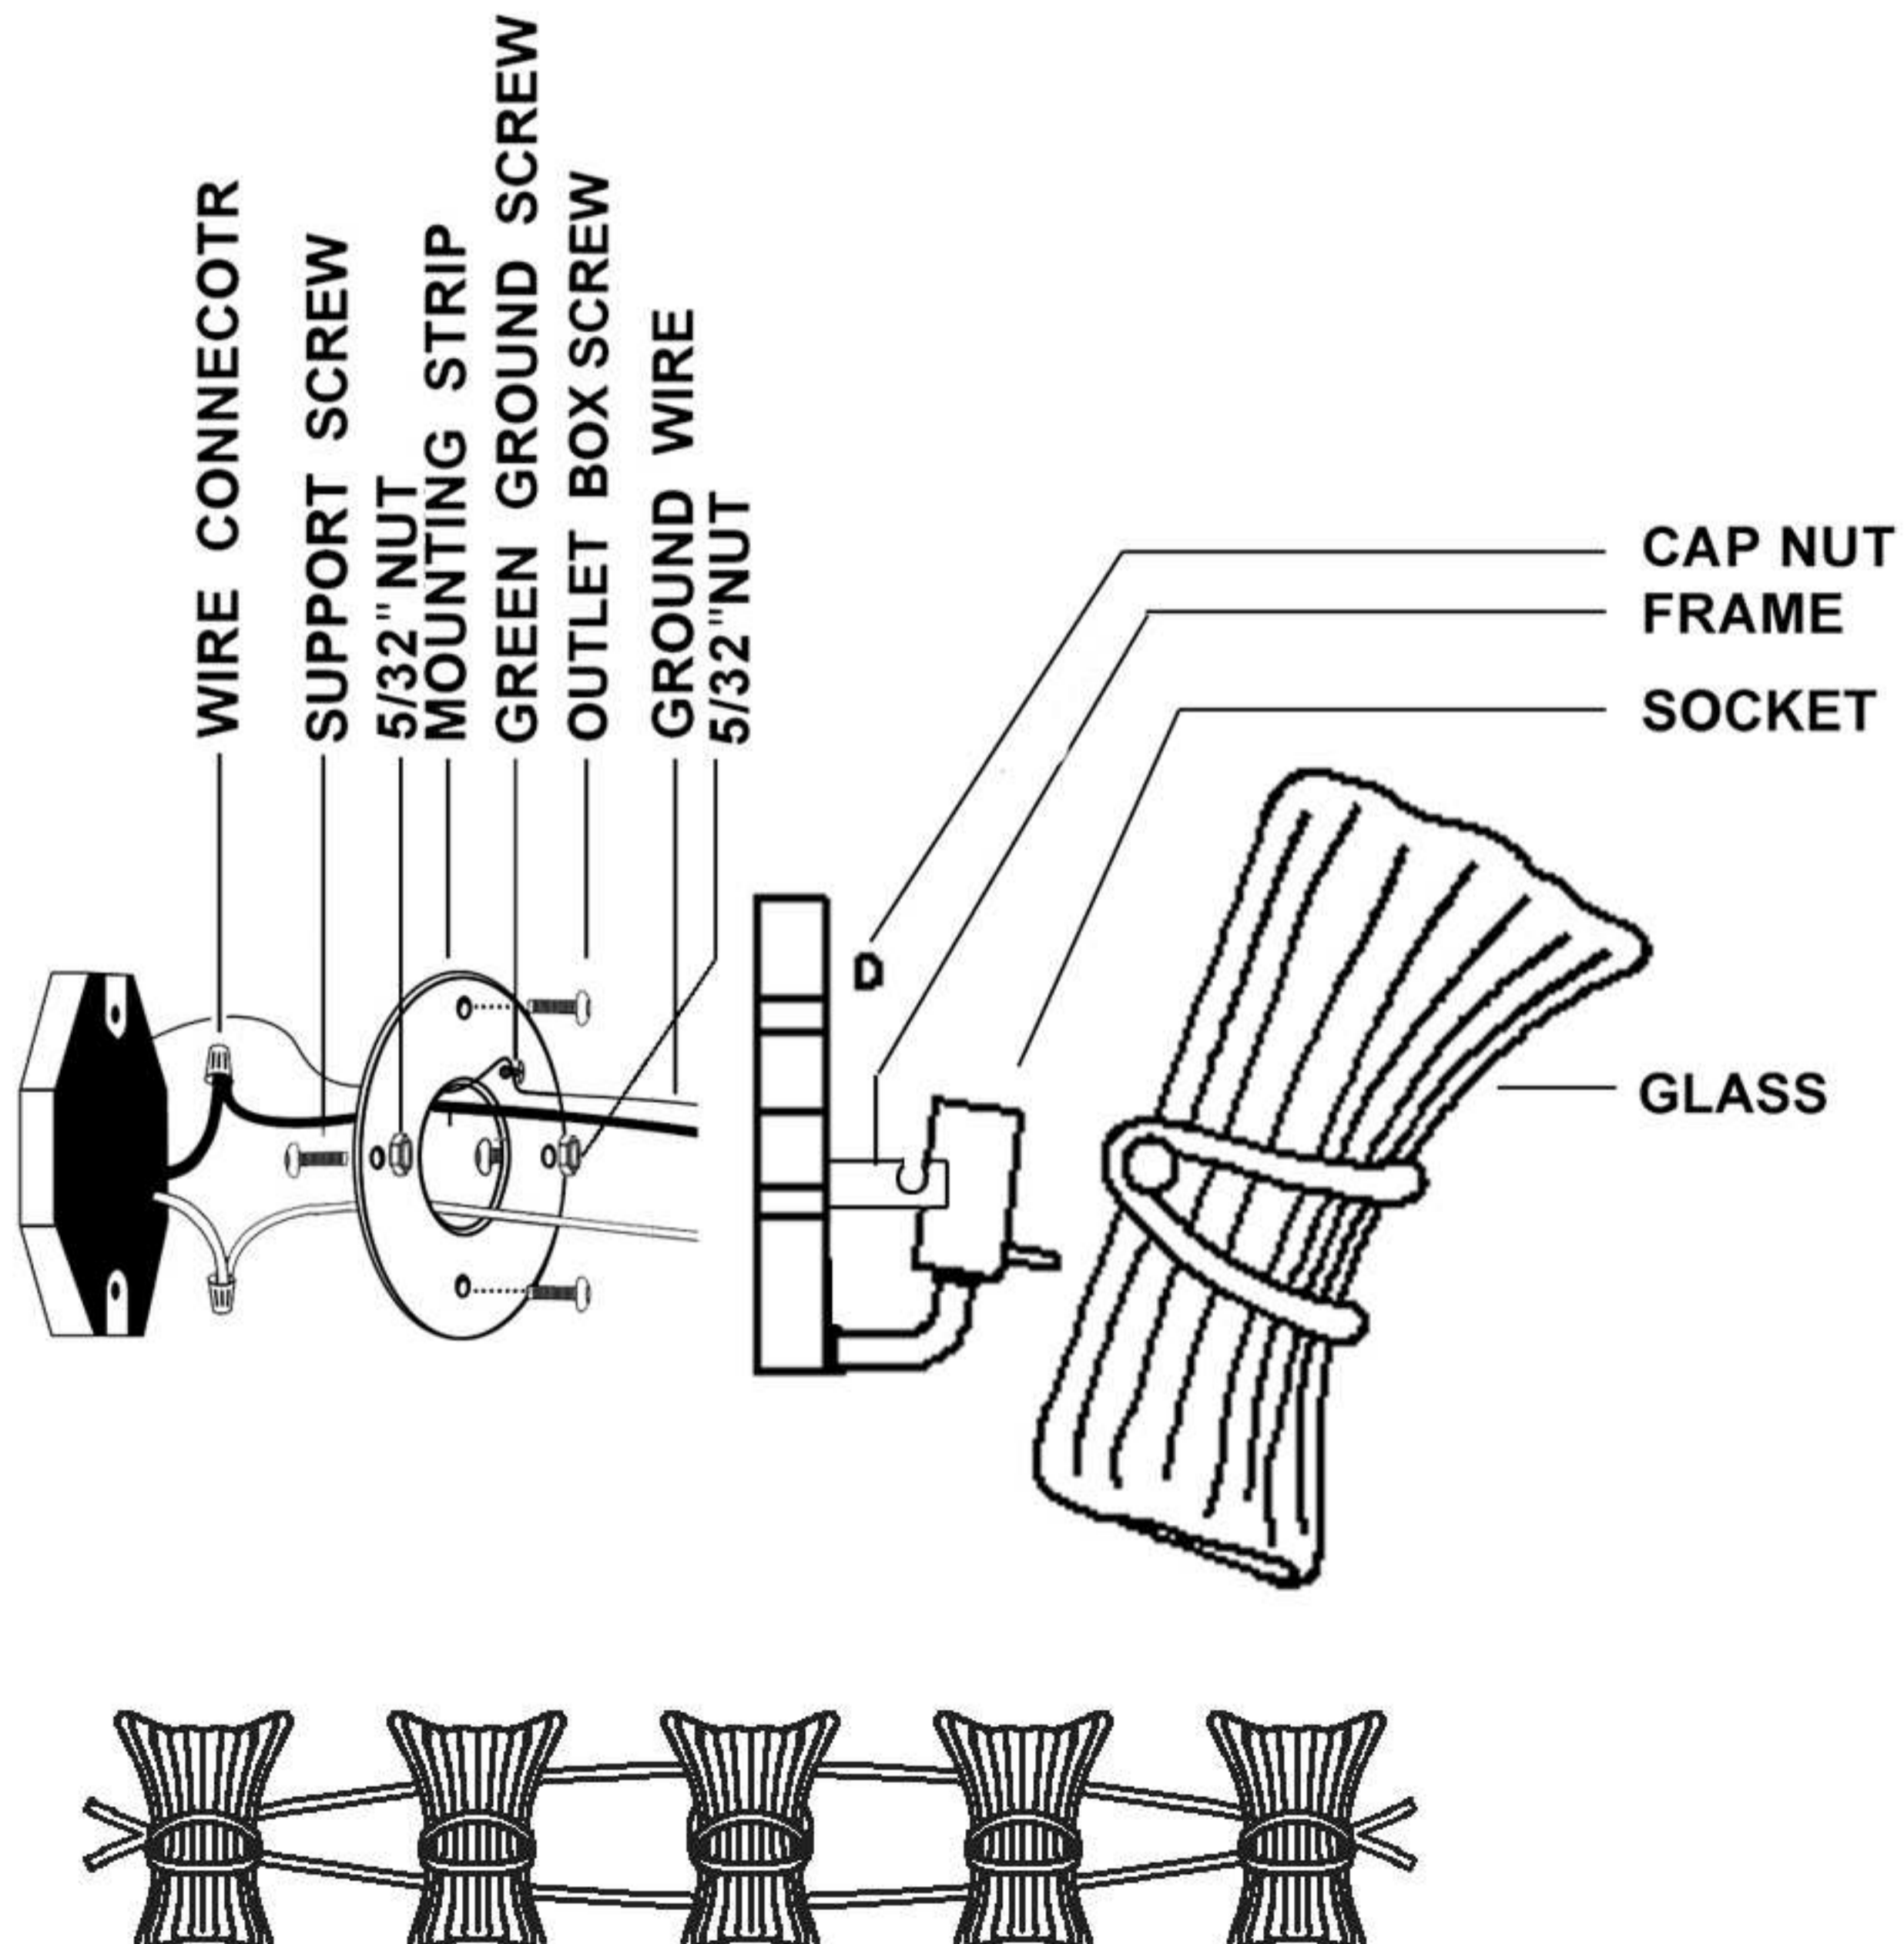

ASSEMBLY INSTRUCTION

ITEM#23103

1. Thread long support screws into holes of the mounting strip. Secure with 5/32" nut.
The support screws should be long enough to protrude out the canopy when mounted.
2. Fasten mounting strip onto wall outlet box using two shorter screws .
3. Connect the wires from the fixture to the power supply wires outlex box.
 - A. Twist together white wire from the fixture with white wire from outlet box. Cover with wire connector.
 - B. Twist together black wire from the fixture with black wire from outlet box. Cover with wire connector.
 - C. Wrap the ground wire from the fixture around the green ground screw located on the mounting strip.
Tighten the green ground screw to the mounting strip.
4. Pass canopy through the support screws of mounting strip. Tighten ball nut onto the protruding support screws on mounting strip until the fixture body is held firmly to the wall.
5. Carefully unpack the glass shade from the box, and set the glass shade onto the socket, then install it into the frame.
6. Install the bulb (not included) into socket. Do not use greater than 60-watt bulb.
7. Restore electric power, and test your new fixture.

NOTE: Carefully remove the fixture from the carton. Check that all parts shown in package parts 1 and parts 2 are included. Be carefully not to misplace any of the screws or wire connectors, which are needed for installing the fixture.

PACKAGE PART

| | | | |
|--------------------|---|----------|---|
| Wire Connectors | 2 | Glass | 5 |
| Support Screw | 2 | Ball nut | 2 |
| 5/32" Nut | 2 | | |
| Green Ground Screw | 1 | | |
| Outlet Box Screw | 2 | | |
| Mounting strip | 1 | | |