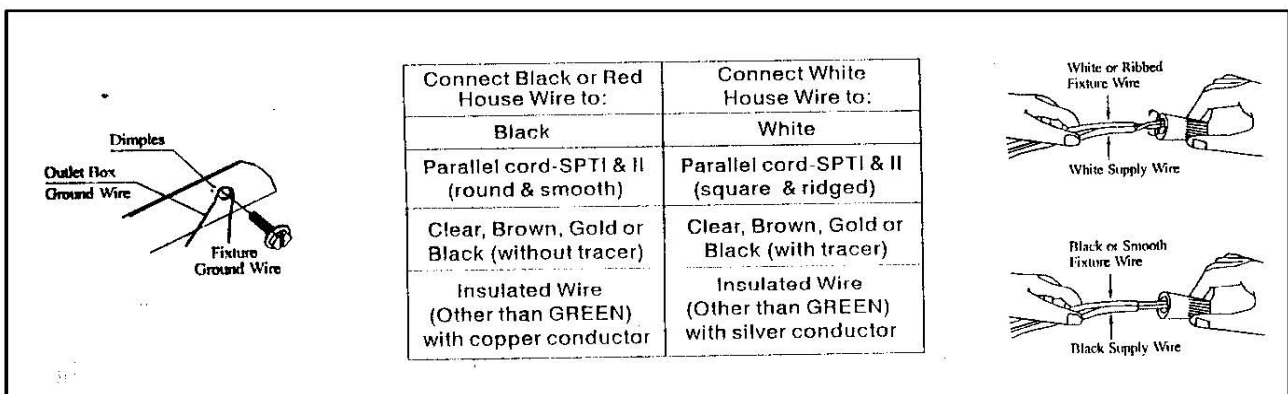

### Installation (see Fig. A)

1. Disconnect power at main electrical panel before installation.
2. Pull Supply Wires through larger hole in Back Plate (hole has smooth edge).
3. Attach through cross bar to Outlet Box using Box Screws provided with Outlet Box. For additional stability on longer fixtures, install Mounting Screws into appropriate Fasteners (Fasteners not provided)
4. Follow wiring instructions carefully (listed below).
5. Position coverplate over cross bar, aligning Studs with Coverplate holes and secure with Finial.
6. Put the glass shade into cup.
7. Install the glass and secured with socket ring

### Wiring (see Fig. B)

1. Split the conductors of the fixture wire about 4 inches. Being careful not to expose any of the wire inside of the insulation.
2. Connect the fixture ground wire to the outlet box ground wire using wirenut (not provided). Connect outlet box ground wire to mounting plate with GREEN hex-head ground screw to tapped hole in cross bar marked "GND"
3. Connect the half of the fixture wire that is white, marked, or has a ribbed surface to the outlet box supply wire (WHITE). Connect the other half of the fixture wire that is black, unmarked, or has a smooth surface to the outlet box supply wire (BLACK or RED). Use wirenuts provided.
4. Spread the electrical splices so that the black wire are on one side of the outlet box and the white wire are on the other side.

Fig. A

Fig. B

23141, 23143