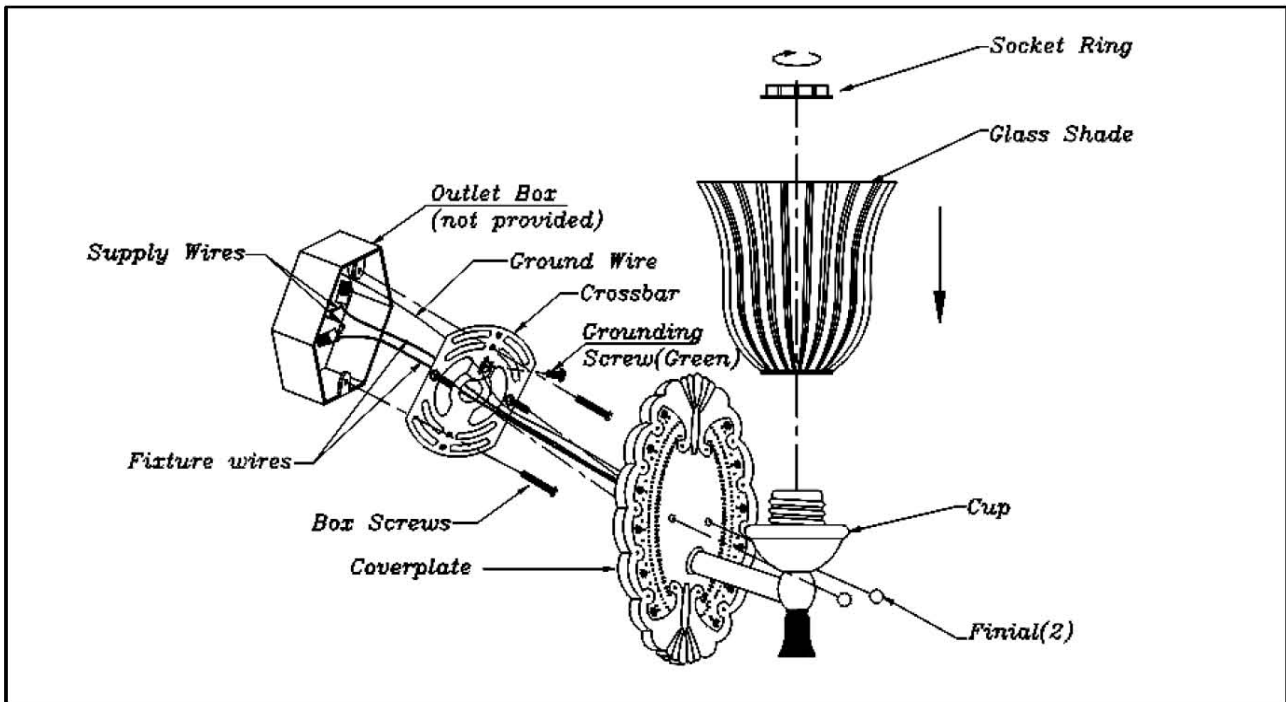

### Installation (see Fig. A)

1. Disconnect power at main electrical panel before installation.
2. Pull Supply Wires through larger hole in Back Plate (hole has smooth edge).
3. Attach through cross bar to Outlet Box using Box Screws provided with Outlet Box. For additional stability on longer fixtures, install Mounting Screws into appropriate Fasteners (Fasteners not provided)
4. Follow wiring instructions carefully (listed below).
5. Position coverplate over cross bar, aligning Studs with Coverplate holes and secure with Finial.
6. Put the glass shade into cup.
7. Install the glass and secured with socket ring

### Wiring (see Fig. B)

1. Split the conductors of the fixture wire about 4 inches. Being careful not to expose any of the wire inside of the insulation.
2. Connect the fixture ground wire to the outlet box ground wire using wirenut (not provided). Connect outlet box ground wire to mounting plate with GREEN hex-head ground screw to tapped hole in cross bar marked "GND"
3. Connect the half of the fixture wire that is white, marked, or has a ribbed surface to the outlet box supply wire (WHITE). Connect the other half of the fixture wire that is black, unmarked, or has a smooth surface to the outlet box supply wire (BLACK or RED). Use wirenuts provided.
4. Spread the electrical splices so that the black wire are on one side of the outlet box and the white wire are on the other side.