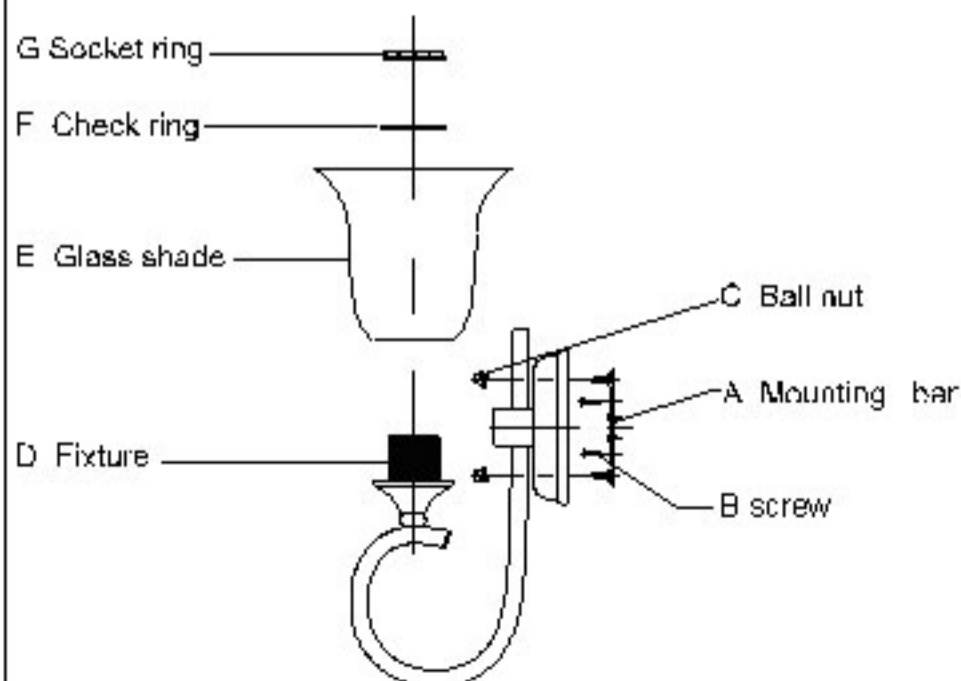

#### MOUNTING THE FIXTURE(Fig.1)

- 1.Shut off the power at the circuit breaker and remove old fixture,including the crossbar.
- 2.Carefully unpack your new fixture and lay out all the parts on a clear area.Take care not to lose any small parts necessary for installation.
- 3.Screw the nipple on the mounting bar(A),after being adjusted to the suitable mounting length,firm them using the small hex nuts.
- 4.Attach the mounting bar(A) on the outlet box using the screws(B).
- 5.Connecting the wires(Fig.2):  
Connect the black wire from the fixture to the black house (hot) wire .Connect the white wire from the fixture to the white (neutral) house wire .Make sure all wire nuts are secured .You may wrap the connections with electrical tape.If your outlet has a ground wire (green or bare copper), connect fixture's ground wire to it. Otherwise, connect fixture's ground wire directly to the mounting bar using the green screw provided. Tuck the wire connections neatly into the junction box.
- 6.Mount the fixture(D) against the wall through the mounting screws(B), and firm it using the ball nuts(C).
- 7.Attach the glass shade(E) on the fixture,and firm it using the socket ring(F) and check ring(G).
- 8.Install bulb.(Type A-19, not supplied.)
- 9.Turn on the power at fuse or circuit box.

**DO NOT EXCEED THE MAXIMUM WATTAFFE RATING!**

Your installation is now complete.Return power to the junction box and test the fixture.

Fig.1

Fig.2