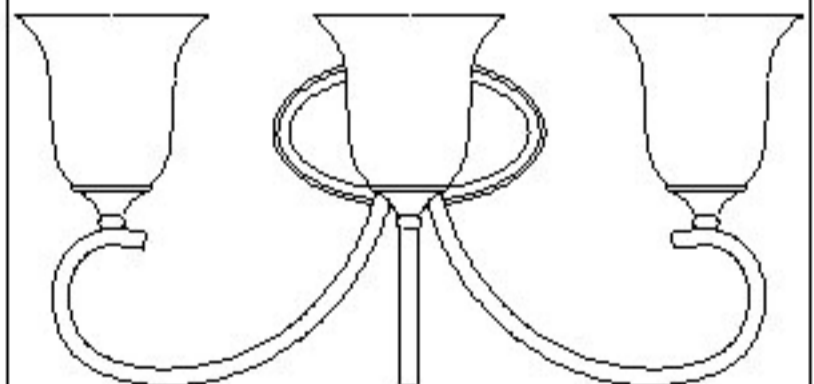

#### MOUNTING THE FIXTURE(Fig.1)

- 1.Shut off the power at the circuit breaker and remove old fixture,including the crossbar.
- 2.Carefully unpack your new fixture and lay out all the parts on a clear area.Take care not to lose any small parts necessary for installation.
- 3.Screw the nipple on the mounting bar(A),after being adjusted to the suitable mounting length,firm them using the small hex nuts.
- 4.Attach the mounting bar(A) on the outlet box using the screws(B).
- 5.Connecting the wires(Fig.2):  
Connect the black wire from the fixture to the black house (hot) wire .Connect the white wire from the fixture to the white (neutral) house wire .Make sure all wire nuts are secured .You may wrap the connections with electrical tape.If your outlet has a ground wire (green or bare copper), connect fixture's ground wire to it. Otherwise, connect fixture's ground wire directly to the mounting bar using the green screw provided. Tuck the wire connections neatly into the junction box.
- 6.Mount the fixture(D) against the wall through the mounting screws(B), and firm it using the ball nuts(C).
- 7.Attach the glass shade(E) on the fixture,and firm it using the socket ring(F) and check ring(G).
- 8.Install bulb.(Type A-19, not supplied.)
- 9.Turn on the power at fuse or circuit box.

**DO NOT EXCEED THE MAXIMUM WATTAFFE RATING!**

Your installation is now complete.Return power to the junction box and test the fixture.

Fig.1

Fig.2