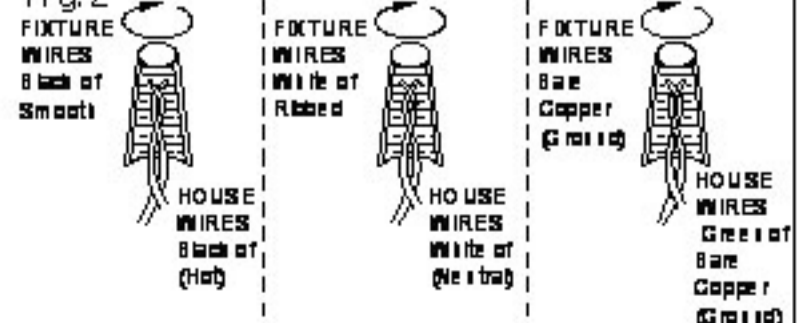

#### MOUNTING THE FIXTURE(Fig.1)

- 1.Shut off the power at the circuit breaker and remove old fixture,including the crossbar.
- 2.Carefully unpack your new fixture and lay out all the parts on a clear area.Take care not to lose any small parts necessary for installation.
- 3.Screw the nipple on the mounting bar(A),after being adjusted to the suitable mounting length,firm them using the small hex nuts.
- 4.Attach the mounting bar(A) on the outlet box using the screws(B).
- 5.Connecting the wires(Fig.2):  
Connect the black wire from the fixture to the black house (hot) wire .Connect the white wire from the fixture to the white (neutral) house wire .Make sure all wire nuts are secured .You may wrap the connections with electrical tape.If your outlet has a ground wire (green or bare copper), connect fixture's ground wire to it. Otherwise, connect fixture's ground wire directly to the mounting bar using the green screw provided. Tuck the wire connections neatly into the junction box.
- 6.Mount the fixture(D) against the wall through the mounting screws(B), and firm it using the ball nuts(C).
- 7.Attach the glass shade(E) on the fixture,and firm it using the socket ring(F) and check ring(G).
- 8.Install bulb.(Type A-19, not supplied.)
- 9.Turn on the power at fuse or circuit box.

**DO NOT EXCEED THE MAXIMUM WATTAFFE RATING!**

Your installation is now complete.Return power to the junction box and test the fixture.

Fig.1

Fig.2