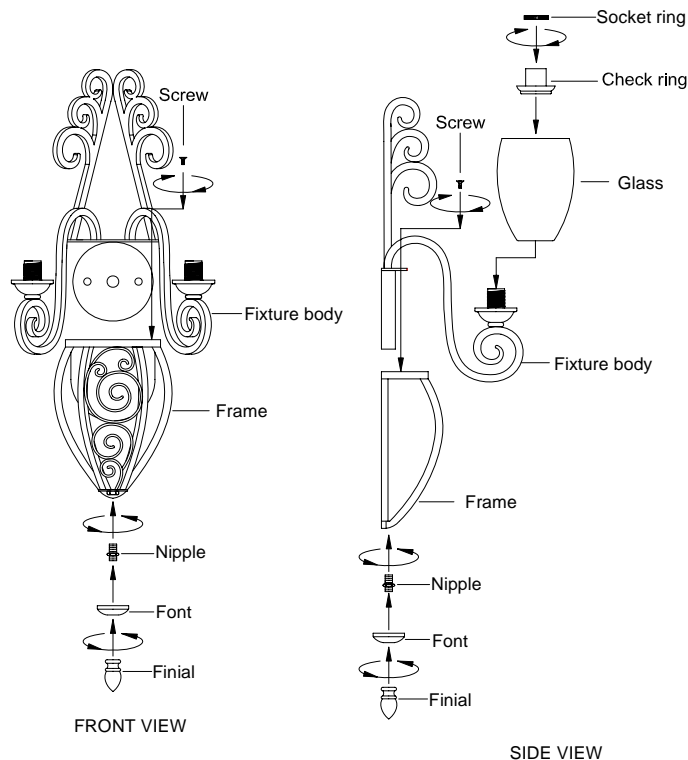

# ASSEMBLY INSTRUCTION FOR 29220/2

1. Before beginning assembly, carefully unpack and identify all parts referring to the illustration.
2. Turn off power to the installation point OFF. Locate the crossbar and secure to the outlet box in the wall with (2) outlet box screws.
3. Make wires connections: (We recommend 2 people for this step) Locate and attach the House ground wire to the fixture ground wire. Proceed to attach both to the crossbar with green ground screw. Use wire connectors attach the house white wire to fixture white (or ribbed side) supply wire; Connect the house black (or red) wire to the fixture black (or smooth side) wire. Wrap all connections with approved electrical tape.
4. Carefully tuck all wires into the wall mounted outlet box and position the fixture over the outlet box. Align the holes in the backplate with the (2) mounting screws attached to the crossbar. Pass the fixture over the (2) mounting screws and secure by threading the (2) ball nuts onto end of screw. Hands tighten until snug.
5. Raise frame up to fixture body aligning the holes of frame and fixture body secure with screw in the diagram.
6. Place font over the nipple at the bottom of fixture body and secure with finial.
7. Carefully place the glass over the socket and secure with check ring and socket ring as shown.
8. Install proper bulb(s) to the socket referring to the markings and labels on fixture for maximum wattage.
9. Restore power to the installation point ON. Retain this sheet for future reference.

IF IN DOUBT ABOUT ELECTRICAL INSTALLATION,  
CONSULT A LICENSED ELECTRICIAN!