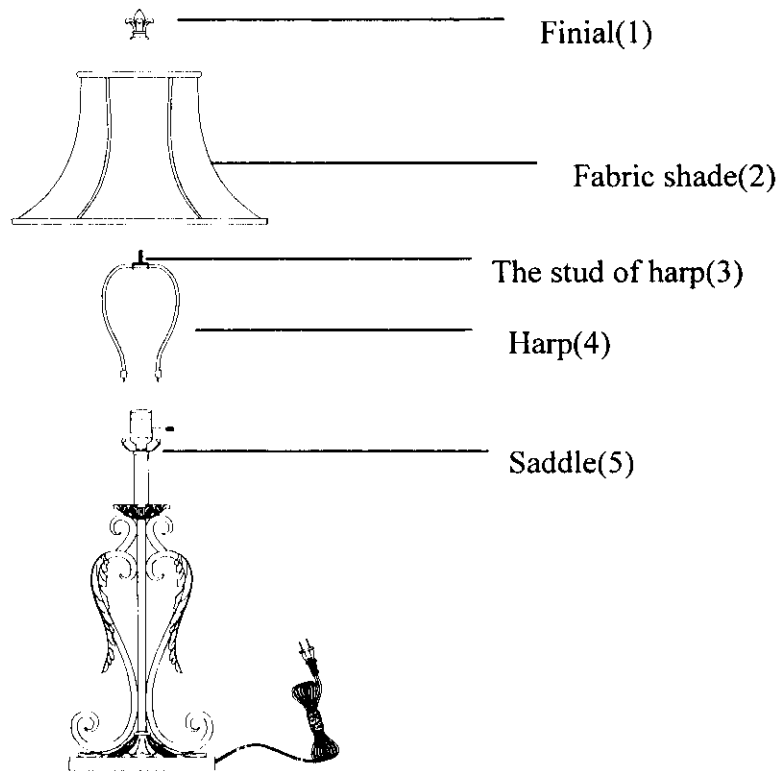

# Assembly Instructions

ITEM NO: 31087

1. Carefully remove the fixture out of the carton, and check that all the parts are included referring to the above illustration .Make sure not to misplace any parts that are needed for the installation;
2. Insert Harp(4) into Saddle(5), then put Fabric shade(2) onto The stud of harp(3) and thread Finial(1) on;
3. Install the lamps on!