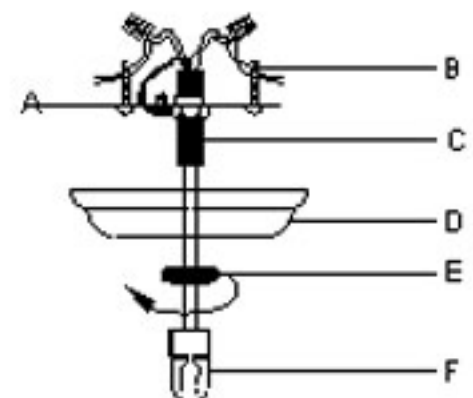

### HANGING THE FIXTURE(Fig.1)

- 1.Shut off the power at the circuit breaker and remove old fixture,including the crossbar.
- 2.Carefully unpack your new fixture and lay out all the parts on a clear area.Take care not to lose any small parts necessary for installation.
- 3.Screw the center nipple(C) on the crossbar(A),and firm it using the hex nuts.
- 4.Attach the crossbar(A)to the Outlet Box by using 2 Outlet Box Screws(B).
5. Thread the center nipple(M) on the coupling of the fixture(L)
6. Attach the top frame(N) onto the center nipple(M),then firm it using the fixture loop(P) and hex nut(O)
7. Thread the center nipple(I) on the coupling of the fixture(L).
- 8.Attach the decorative column(H) onto the center nipple(I),then firm it using the finial(G)
- 9.Connecting the wires(Fig.2)

Connect the black wire from the fixture to the black house (hot) wire .Connect the white wire from the fixture to the white (neutral) house wire .Make sure all wire nuts are secured .You may wrap the connections with electrical tape.If your outlet has a ground wire (green or bare copper), connect fixture's ground wire to it. Otherwise, connect fixture's ground wire directly to the crossbar using the green screw provided. Tuck the wire connections neatly into the junction box.

- 10.Attach the glass shade(J) on the fixture using the socket ring(K).
- 11.Install bulb.(Type A-19, not supplied.)
- 12.Mount the canopy(D) against the wall, and firm it using the loop ring(E).
- 13.Turn on the power at fuse or circuit box.

**DO NOT EXCEED THE MAXIMUM WATTAFE RATING!**

Your installation is now complete.Return power to the junction box and test the fixture.

Fig.1

Fig.3

Fig.2