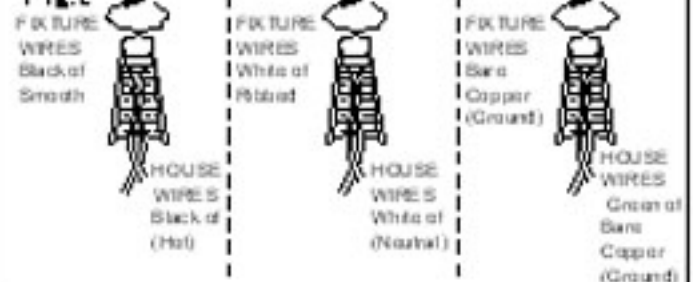

### HANGING THE FIXTURE(Fig.1)

- 1.Shut off the power at the circuit breaker and remove old fixture,including the crossbar.
- 2.Carefully unpack your new fixture and lay out all the parts on a clear area.Take care not to lose any small parts necessary for installation.
- 3.Screw the center nipple(C) on the crossbar(A),and firm it using the hex nuts.
- 4.Attach the crossbar(A)to the Outlet Box by using 2 Outlet Box Screws(B).
5. Thread the center nipple(M) on the coupling of the fixture(L)
6. Attach the top frame(N) onto the center nipple(M),then firm it using the fixture loop(P) and hex nut(O)
7. Thread the center nipple(I) on the coupling of the fixture(L).
- 8.Attach the decorative column(H) onto the center nipple(I),then firm it using the finial(G)
- 9.Connecting the wires(Fig.2)

Connect the black wire from the fixture to the black house (hot) wire .Connect the white wire from the fixture to the white (neutral) house wire .Make sure all wire nuts are secured .You may wrap the connections with electrical tape.If your outlet has a ground wire (green or bare copper), connect fixture's ground wire to it. Otherwise, connect fixture's ground wire directly to the crossbar using the green screw provided. Tuck the wire connections neatly into the junction box.

- 10.Attach the glass shade(J) on the fixture using the socket ring(K).
- 11.Install bulb.(Type A-19, not supplied.)
- 12.Mount the canopy(D) against the wall, and firm it using the loop ring(E).
- 13.Turn on the power at fuse or circuit box.

**DO NOT EXCEED THE MAXIMUM WATTAFE RATING!**

Your installation is now complete.Return power to the junction box and test the fixture.

Fig.1

Fig.3

Fig.2