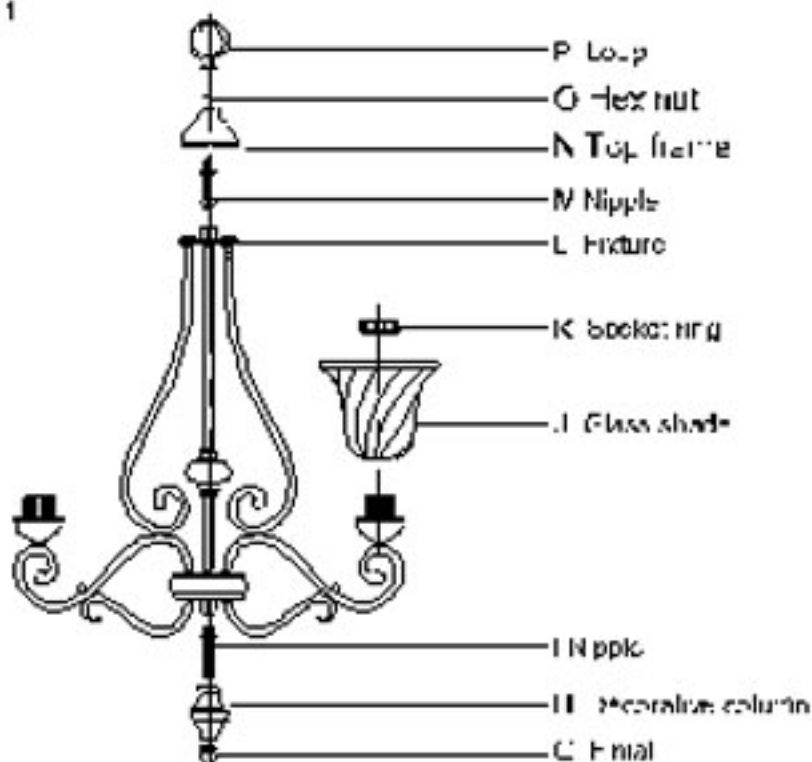

### HANGING THE FIXTURE(Fig.1)

- 1.Shut off the power at the circuit breaker and remove old fixture,including the crossbar.
- 2.Carefully unpack your new fixture and lay out all the parts on a clear area.Take care not to lose any small parts necessary for installation.
- 3.Screw the center nipple(C) on the crossbar(A),and firm it using the hex nuts.
- 4.Attach the crossbar(A)to the Outlet Box by using 2 Outlet Box Screws(B).
5. Thread the center nipple(M) on the coupling of the fixture(L)
6. Attach the top frame(N) onto the center nipple(M),then firm it using the fixture loop(P) and hex nut(O)
7. Thread the center nipple(I) on the coupling of the fixture(L).
- 8.Attach the decorative column(H) onto the center nipple(I),then firm it using the finial(G)
- 9.Connecting the wires(Fig.2)

Connect the black wire from the fixture to the black house (hot) wire .Connect the white wire from the fixture to the white (neutral) house wire .Make sure all wire nuts are secured .You may wrap the connections with electrical tape.If your outlet has a ground wire (green or bare copper), connect fixture's ground wire to it. Otherwise, connect fixture's ground wire directly to the crossbar using the green screw provided. Tuck the wire connections neatly into the junction box.

- 10.Attach the glass shade(J) on the fixture using the socket ring(K).
- 11.Install bulb.(Type A-19, not supplied.)
- 12.Mount the canopy(D) against the wall, and firm it using the loop ring(E).
- 13.Turn on the power at fuse or circuit box.

**DO NOT EXCEED THE MAXIMUM WATTAFE RATING!**

Your installation is now complete.Return power to the junction box and test the fixture.

Fig.1

Fig.3

Fig.2