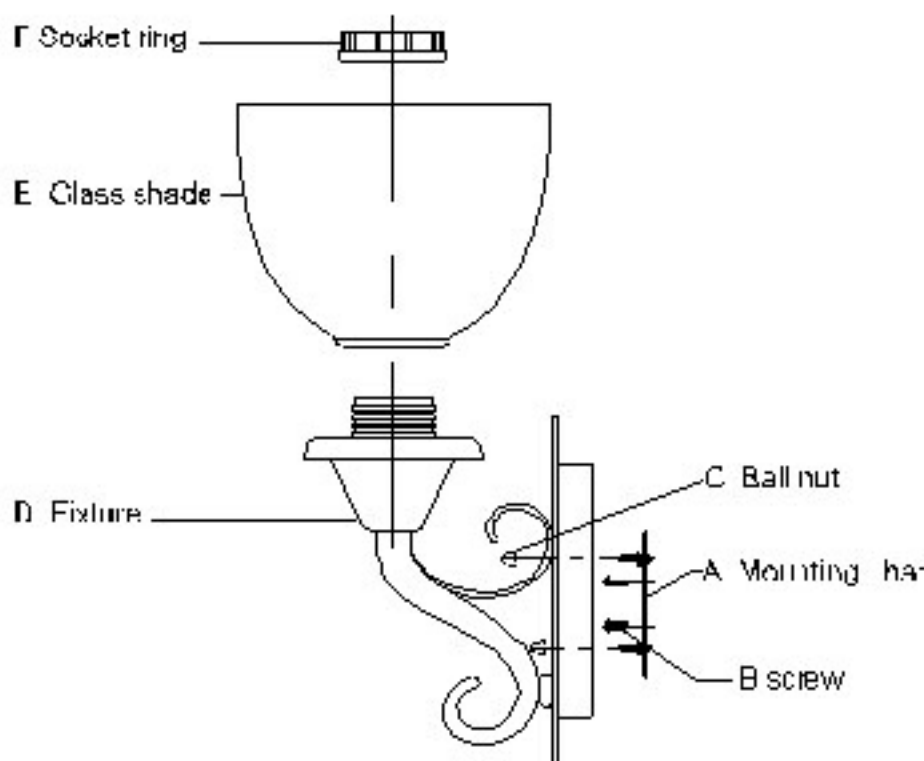

INSTALLATION INSTRUCTIONS

FOR Model: 33220/1

WARNING! SHUT POWER OFF AT FUSE OR CIRCUIT BREAKER.

MOUNTING THE FIXTURE(Fig.1)

1. Shut off the power at the circuit breaker and remove old fixture, including the crossbar.
2. Carefully unpack your new fixture and lay out all the parts on a clear area. Take care not to lose any small parts necessary for installation.
3. Screw the nipple on the mounting bar(A), after being adjusted to the suitable mounting length, firm them using the small hex nuts.
4. Attach the mounting bar(A) on the outlet box using the screws(B).

5. Connecting the wires(Fig 2):

Connect the black wire from the fixture to the black house (hot) wire. Connect the white wire from the fixture to the white (neutral) house wire. Make sure all wire nuts are secured. You may wrap the connections with electrical tape. If your outlet has a ground wire (green or bare copper), connect fixture's ground wire to it. Otherwise, connect fixture's ground wire directly to the mounting bar using the green screw provided. Tuck the wire connections neatly into the junction box.

6. Mount the fixture(D) against the wall through the mounting screws(B), and firm it using the ball nuts(C).
7. Attach the glass shade(E) on the fixture, and firm it using the check ring(F).
8. Install bulb.(Type A-19, not supplied.)
9. Turn on the power at fuse or circuit box.

DO NOT EXCEED THE MAXIMUM WATTAFE RATING!

Your installation is now complete. Return power to the junction box and test the fixture.

Fig.1

Fig.2

FIXTURE WIRES
Black of Smooth

HOUSE WIRES
Black of (Hot)

FIXTURE WIRES
White of Ribbed