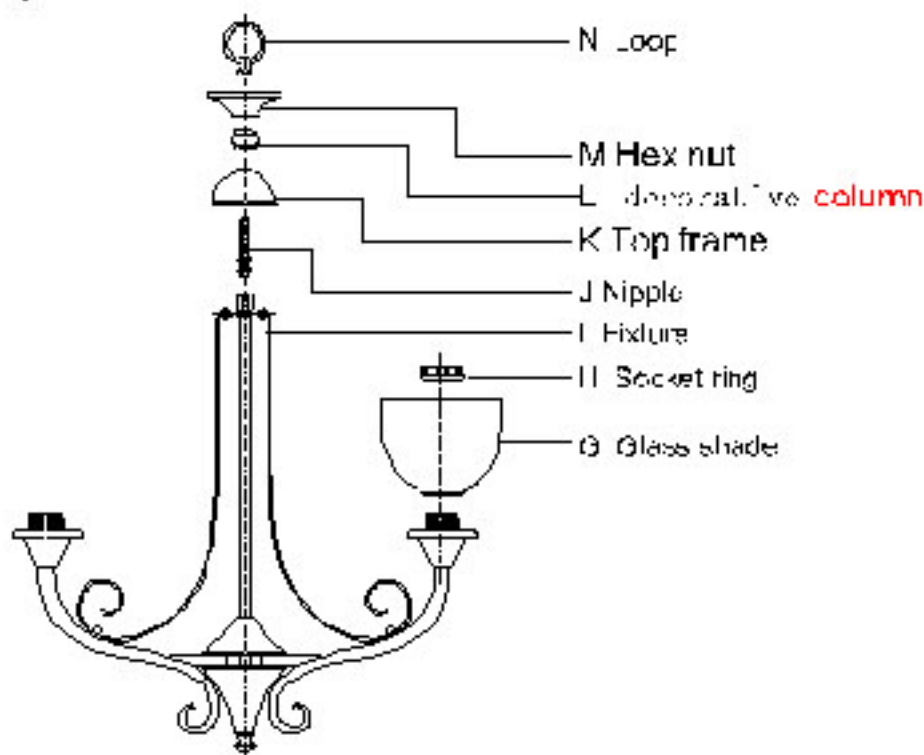

INSTALLATION INSTRUCTIONS

FOR Model : 33223

WARNING! SHUT POWER OFF AT FUSE OR CIRCUIT BREAKER.

HANGING THE FIXTURE(Fig.1)

- 1.Shut off the power at the circuit breaker and remove old fixture,including the crossbar.
- 2.Carefully unpack your new fixture and lay out all the parts on a clear area.Take care not to lose any small parts necessary for installation.
- 3.Screw the center nipple(C) on the crossbar(A),and firm it using the hex nuts.
- 4.Attach the crossbar(A) to the Outlet Box by using 2 Outlet Box Screws(B).
5. Thread the center nipple(J) on the coupling of the fixture(I)
6. Attach the top frame(K),decorative column(L),top frame(M) onto the center nipple(J),then firme it using the fixture loop(N).
- 7.Connecting the wires(Fig. 2):
Connect the black wire from the fixture to the black house (hot) wire .Connect the white wire from the fixture to the white (neutral) house wire .Make sure all wire nuts are secured .You may wrap the connections with eldctrical tape.If your outlet has a ground wire (green or bare copper), connect fixture's ground wire to it. Otherwise, connect fixture's ground wire directly to the crossbar using the green screw provided. Tuck the wire connections neatly into the junction box.
- 8.Attach the glass shade(G) on the fixture using the socket ring(H).
- 9.Install bulb.(Type A-19, not supplied.)
- 10.Mount the canopy(D) against the wall, and firm it using the loop ring (E).
- 11.Turn on the power at fuse or circuit box.

DO NOT EXCEED THE MAXIMUM WATTAFE RATING!

Your installation is now complete.Return power to the junction box and test the fixture.

Fig. 1

Fig. 3

Fig.2
FIXTURE
WIRES
Black of
Smooth

HOUSE
WIRES
Black of
(Hot)

FIXTURE
WIRES
White of
Ribbed

HOUSE
WIRES
White of
(Neutral)

FIXTURE
WIRES
Bare
Copper
(Ground)

HOUSE
WIRES
Green of
Bare
Copper
(Ground)

Free Manuals Download Website

<http://myh66.com>

<http://usermanuals.us>