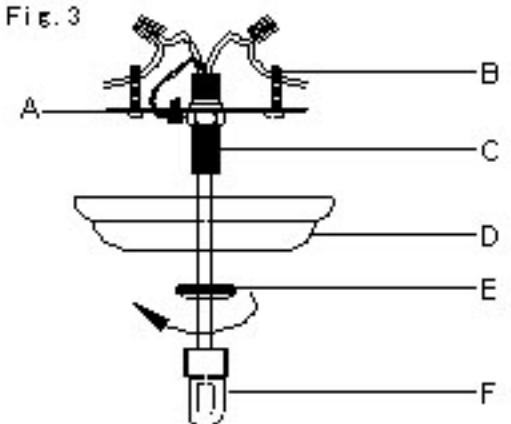

INSTALLATION INSTRUCTIONS

FOR Model : 33223

WARNING! SHUT POWER OFF AT FUSE OR CIRCUIT BREAKER.

HANGING THE FIXTURE(Fig.1)

- 1.Shut off the power at the circuit breaker and remove old fixture,including the crossbar.
- 2.Carefully unpack your new fixture and lay out all the parts on a clear area.Take care not to lose any small parts necessary for installation.
- 3.Screw the center nipple(C) on the crossbar(A),and firm it using the hex nuts.
- 4.Attach the crossbar(A) to the Outlet Box by using 2 Outlet Box Screws(B).
5. Thread the center nipple(J) on the coupling of the fixture(I)
6. Attach the top frame(K),decorative column(L),top frame(M) onto the center nipple(J),then firme it using the fixture loop(N).
- 7.Connecting the wires(Fig. 2):
Connect the black wire from the fixture to the black house (hot) wire .Connect the white wire from the fixture to the white (neutral) house wire .Make sure all wire nuts are secured .You may wrap the connections with eldctrical tape.If your outlet has a ground wire (green or bare copper), connect fixture's ground wire to it. Otherwise, connect fixture's ground wire directly to the crossbar using the green screw provided. Tuck the wire connections neatly into the junction box.
- 8.Attach the glass shade(G) on the fixture using the socket ring(H).
- 9.Install bulb.(Type A-19, not supplied.)
- 10.Mount the canopy(D) against the wall, and firm it using the loop ring (E).
- 11.Turn on the power at fuse or circuit box.

DO NOT EXCEED THE MAXIMUM WATTAFE RATING!

Your installation is now complete.Return power to the junction box and test the fixture.

Fig. 1

Fig. 3

Fig.2
FIXTURE
WIRES
Black of
Smooth

HOUSE
WIRES
Black of
(Hot)