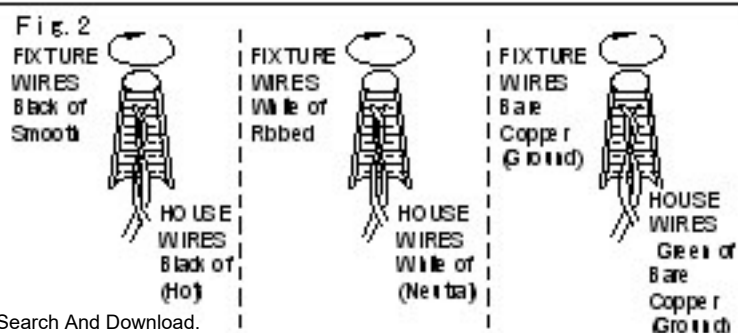

8. Connecting the wires(Fig.2):

Connect the black wire from the fixture to the black house (hot) wire .Connect the white wire from the fixture to the white (neutral) house wire .Make sure all wire nuts are secured .You may wrap the connections with eldctrical tape.If your outlet has a ground wire (green or bare copper), connect fixture's ground wire to it. Otherwise, connect fixture's ground wire directly to the crossbar using the green screw provided. Tuck the wire connections neatly into the junction box.

9. Attach the glass shade(H) on the fixture using the socket ring(I).
10. Install bulb.(Type A-19, not supplied.)
11. Mount the canopy(D) against the wall, and firm it using the loop ring (E).
12. Turn on the power at fuse or circuit box.

DO NOT EXCEED THE MAXIMUM WATTAFE RATING!

Your installation is now complete. Return power to the junction box and test the fixture.