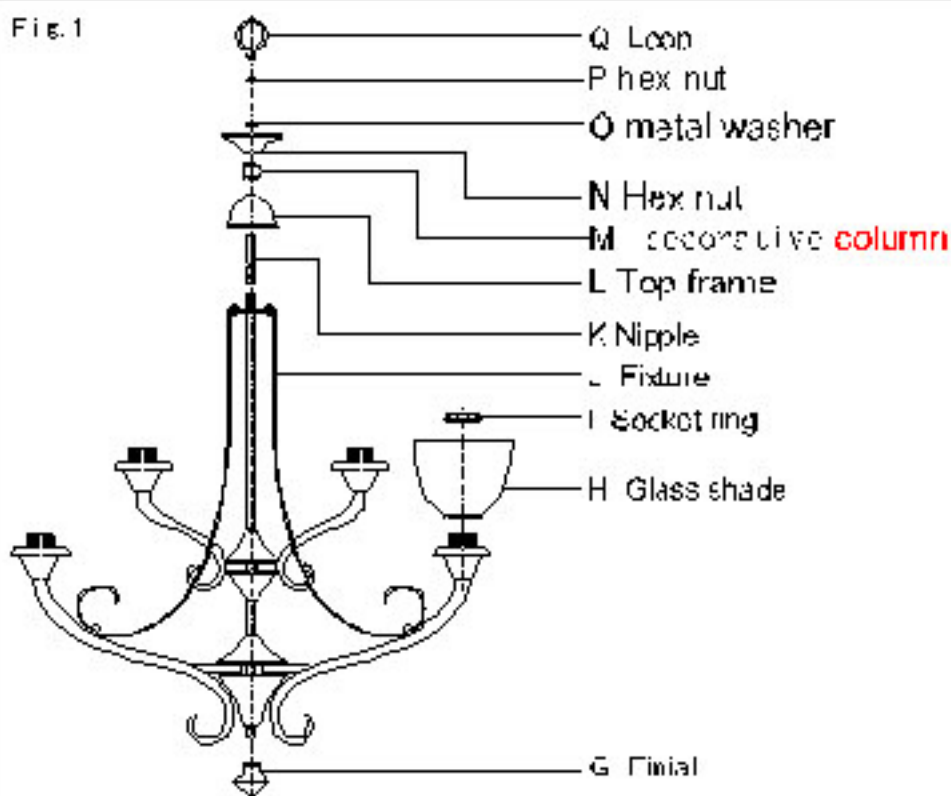

8. Connecting the wires(Fig.2):

Connect the black wire from the fixture to the black house (hot) wire .Connect the white wire from the fixture to the white (neutral) house wire .Make sure all wire nuts are secured .You may wrap the connections with eldctrical tape.If your outlet has a ground wire (green or bare copper), connect fixture's ground wire to it. Otherwise, connect fixture's ground wire directly to the crossbar using the green screw provided. Tuck the wire connections neatly into the junction box.

9. Attach the glass shade(H) on the fixture using the socket ring(I).
10. Install bulb.(Type A-19, not supplied.)
11. Mount the canopy(D) against the wall, and firm it using the loop ring (E).
12. Turn on the power at fuse or circuit box.

DO NOT EXCEED THE MAXIMUM WATTAFE RATING!

Your installation is now complete. Return power to the junction box and test the fixture.