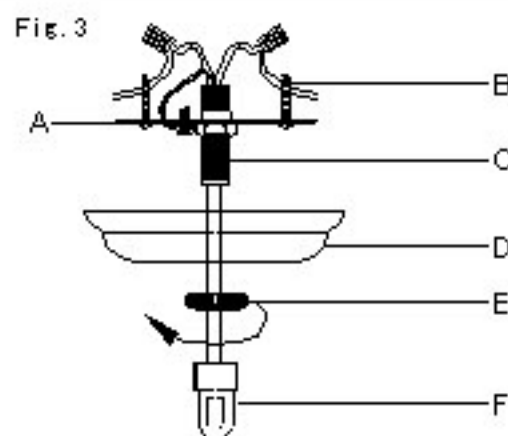

8. Connecting the wires(Fig.2):

Connect the black wire from the fixture to the black house (hot) wire .Connect the white wire from the fixture to the white (neutral) house wire .Make sure all wire nuts are secured .You may wrap the connections with eldctrical tape.If your outlet has a ground wire (green or bare copper), connect fixture's ground wire to it. Otherwise, connect fixture's ground wire directly to the crossbar using the green screw provided. Tuck the wire connections neatly into the junction box.

9. Attach the glass shade(H) on the fixture using the socket ring(I).
10. Install bulb.(Type A-19, not supplied.)
11. Mount the canopy(D) against the wall, and firm it using the loop ring (E).
12. Turn on the power at fuse or circuit box.

DO NOT EXCEED THE MAXIMUM WATTAFE RATING!

Your installation is now complete. Return power to the junction box and test the fixture.