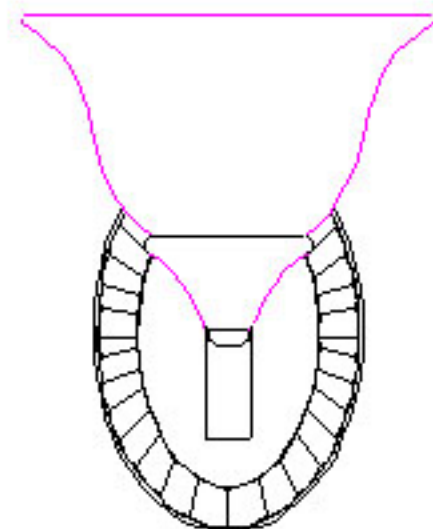

### MOUNTING THE FIXTURE(Fig.1)

1. Shut off the power at the circuit breaker and remove old fixture, including the crossbar.
2. Carefully unpack your new fixture and lay out all the parts on a clear area. Take care not to lose any small parts necessary for installation.
3. Screw the nipple on the mounting bar(A), after being adjusted to the suitable mounting length, firm them using the small hex nuts.
4. Attach the mounting bar(A) on the outlet box using the screws(B).

### 5. Connecting the wires(Fig.2):

Connect the black wire from the fixture to the black house (hot) wire. Connect the white wire from the fixture to the white (neutral) house wire. Make sure all wire nuts are secured. You may wrap the connections with electrical tape. If your outlet has a ground wire (green or bare copper), connect fixture's ground wire to it. Otherwise, connect fixture's ground wire directly to the mounting bar using the green screw provided. Tuck the wire connections neatly into the junction box.

6. Mount the fixture(D) against the wall through the mounting screws(B), and firm it using the ball nuts(C).
7. Attach the glass shade(E) on the fixture, and firm it using the check ring(F).
8. Install bulb.(Type A-19, not supplied.)
9. Turn on the power at fuse or circuit box.

**DO NOT EXCEED THE MAXIMUM WATTAFE RATING!**

Your installation is now complete. Return power to the junction box and test the fixture.

Fig. 1

Fig. 2

FIXTURE  
WIRES  
Black of  
Smooth

HOUSE  
WIRES  
Black of  
(Hot)