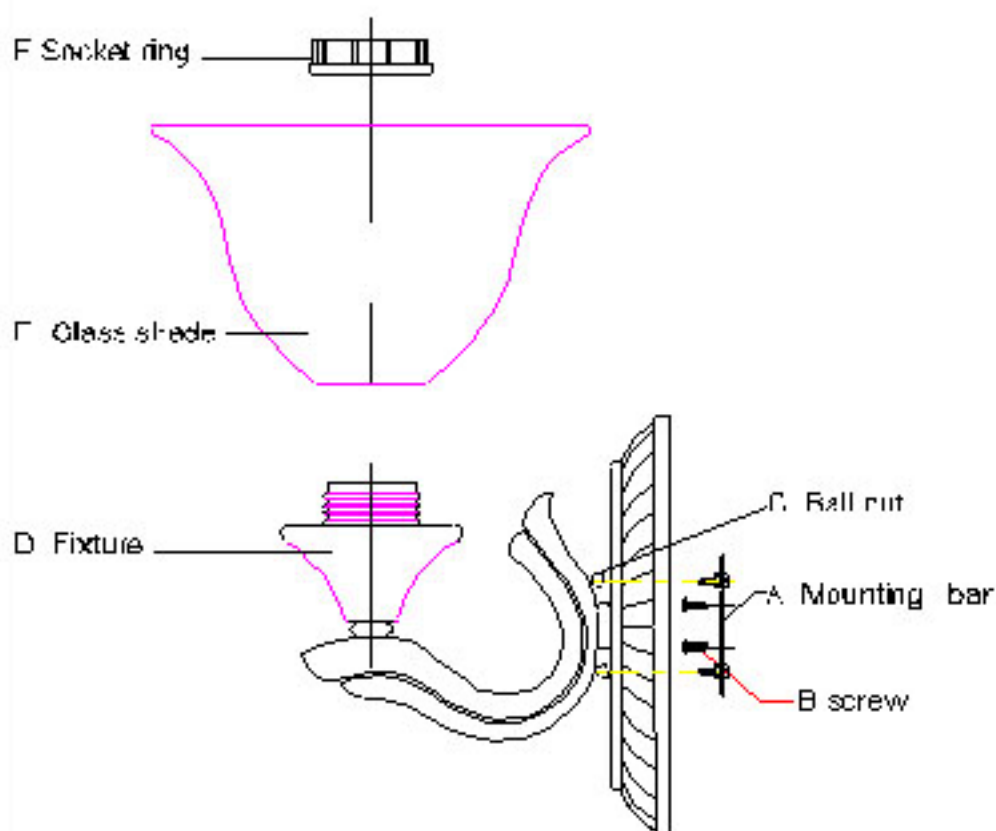

### MOUNTING THE FIXTURE(Fig.1)

1. Shut off the power at the circuit breaker and remove old fixture, including the crossbar.
2. Carefully unpack your new fixture and lay out all the parts on a clear area. Take care not to lose any small parts necessary for installation.
3. Screw the nipple on the mounting bar(A), after being adjusted to the suitable mounting length, firm them using the small hex nuts.
4. Attach the mounting bar(A) on the outlet box using the screws(B).

### 5. Connecting the wires(Fig.2):

Connect the black wire from the fixture to the black house (hot) wire. Connect the white wire from the fixture to the white (neutral) house wire. Make sure all wire nuts are secured. You may wrap the connections with electrical tape. If your outlet has a ground wire (green or bare copper), connect fixture's ground wire to it. Otherwise, connect fixture's ground wire directly to the mounting bar using the green screw provided. Tuck the wire connections neatly into the junction box.

6. Mount the fixture(D) against the wall through the mounting screws(B), and firm it using the ball nuts(C).
7. Attach the glass shade(E) on the fixture, and firm it using the check ring(F).
8. Install bulb.(Type A-19, not supplied.)
9. Turn on the power at fuse or circuit box.

**DO NOT EXCEED THE MAXIMUM WATTAFE RATING!**

Your installation is now complete. Return power to the junction box and test the fixture.

Fig. 1

Fig. 2

FIXTURE  
WIRES  
Black of  
Smooth

HOUSE  
WIRES  
Black of  
(Hot)