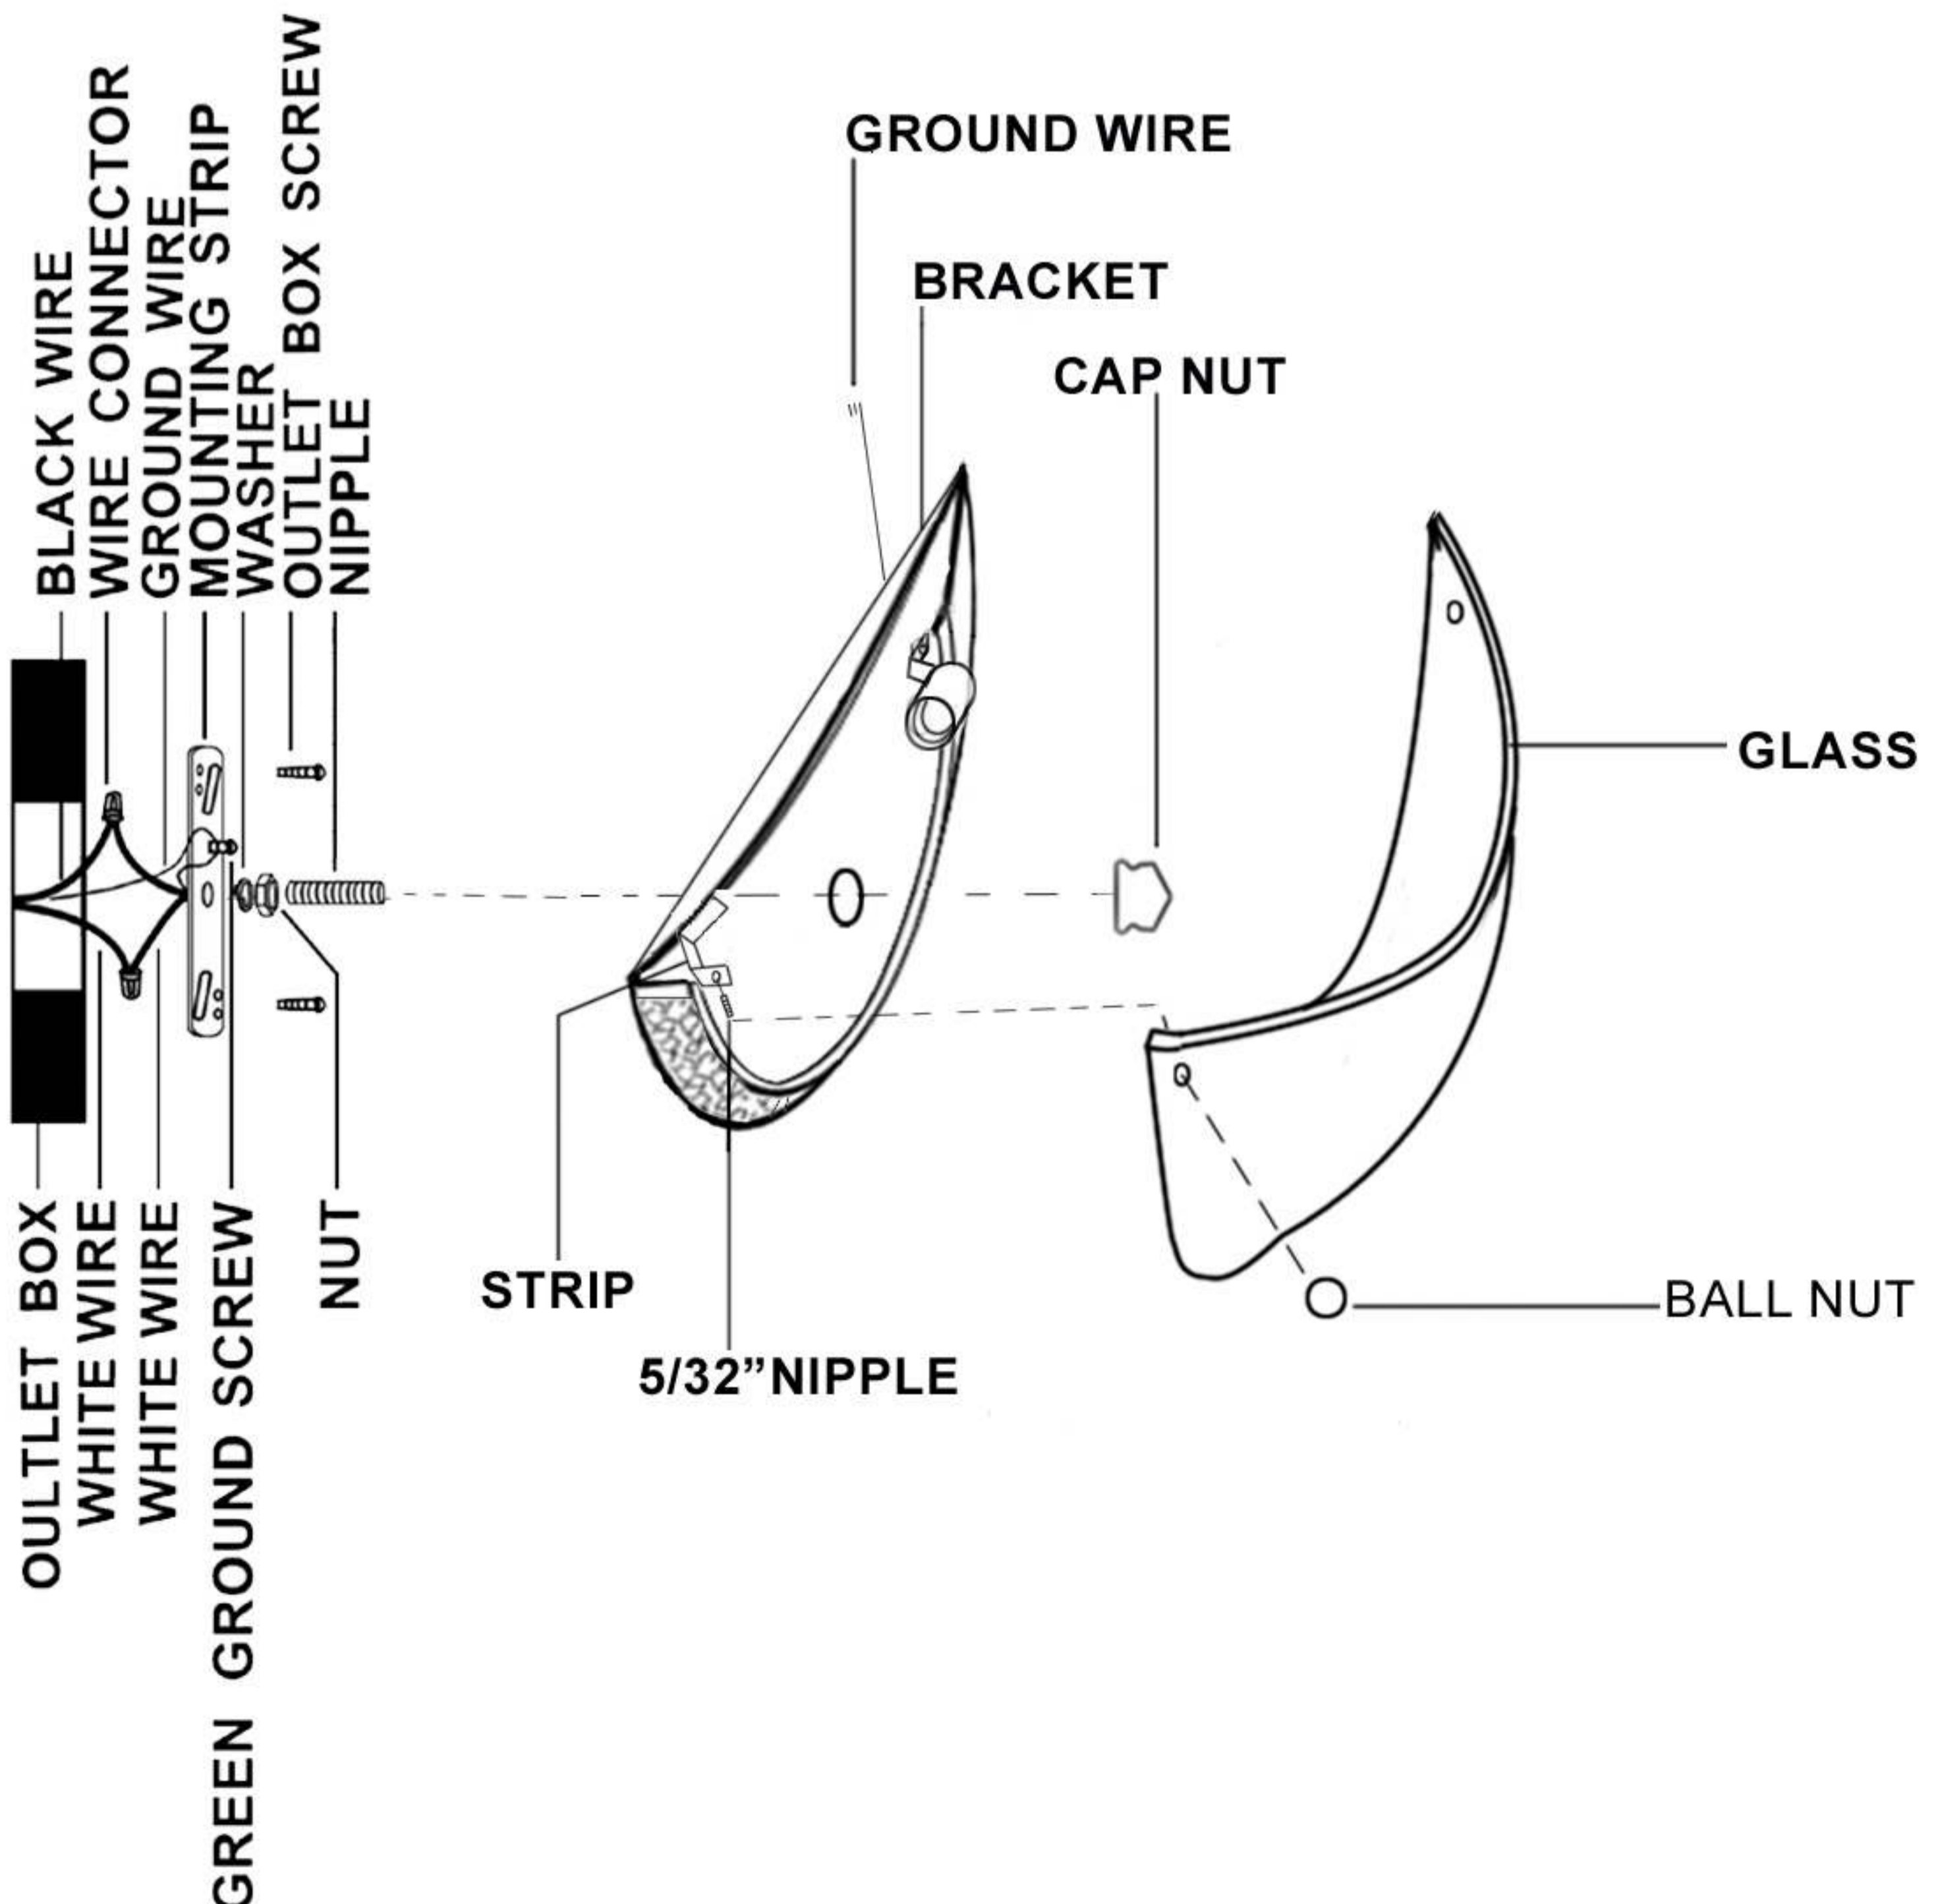

# ASSEMBLY INSTRUCTION

ITEM# 60162

1. Thread nipple into center hole of mounting strip about 4 complete turns. Lock in place with washer and hex nut. This nipple should extend long enough to protrud through the canopy when it is mounted.
  2. Fasten mounting strip onto wall outlet box using two outlet box screws.
  3. Connect the wires from the fixture to the power supply wires from outlet box.
    - A. Twist together white wire from the fixture with white wire from outlet box. Cover with wire connector.
    - B. Twist together black wire from the fixture with black wire from outlet box. Cover with wire connector.
    - C. Wrap the ground wires from fixture and the outlet box around the ground screw located on the mounting strip. Tighten the green ground screw to the mounting strip.
  4. Pass the bracket through the nipple. Screw cap nut onto the nipple on the mounting strip until the fixture body is held firmly to the wall.
  5. Install the bulb (not included) into socket. Do not use greater than 60-watt bulb.
  6. Thread 5/32" nipple into strip on the bracket.
  7. Carefully unpack the glass from box, Set the glass over 5/32" nipple, and secure by tightenting with ball nut.
- NOTE:** Carefully remove the fixture from the carton. Check that all parts shown in package parts 1 and parts 2 are included. Be carefully not to misplace any of the screws or wire connectors, which are needed for installing the fixture.

## PACKAGE PART

Wire connector	2	Cap Nut	1
Green ground screw	1	Ball Nut	2
Outlet box screw	2	5/32" NIPPLE	2
Mounting strip	1	Glass	1
3/8" Nut	1		
3/8" Nipple	1		
Washer	1		