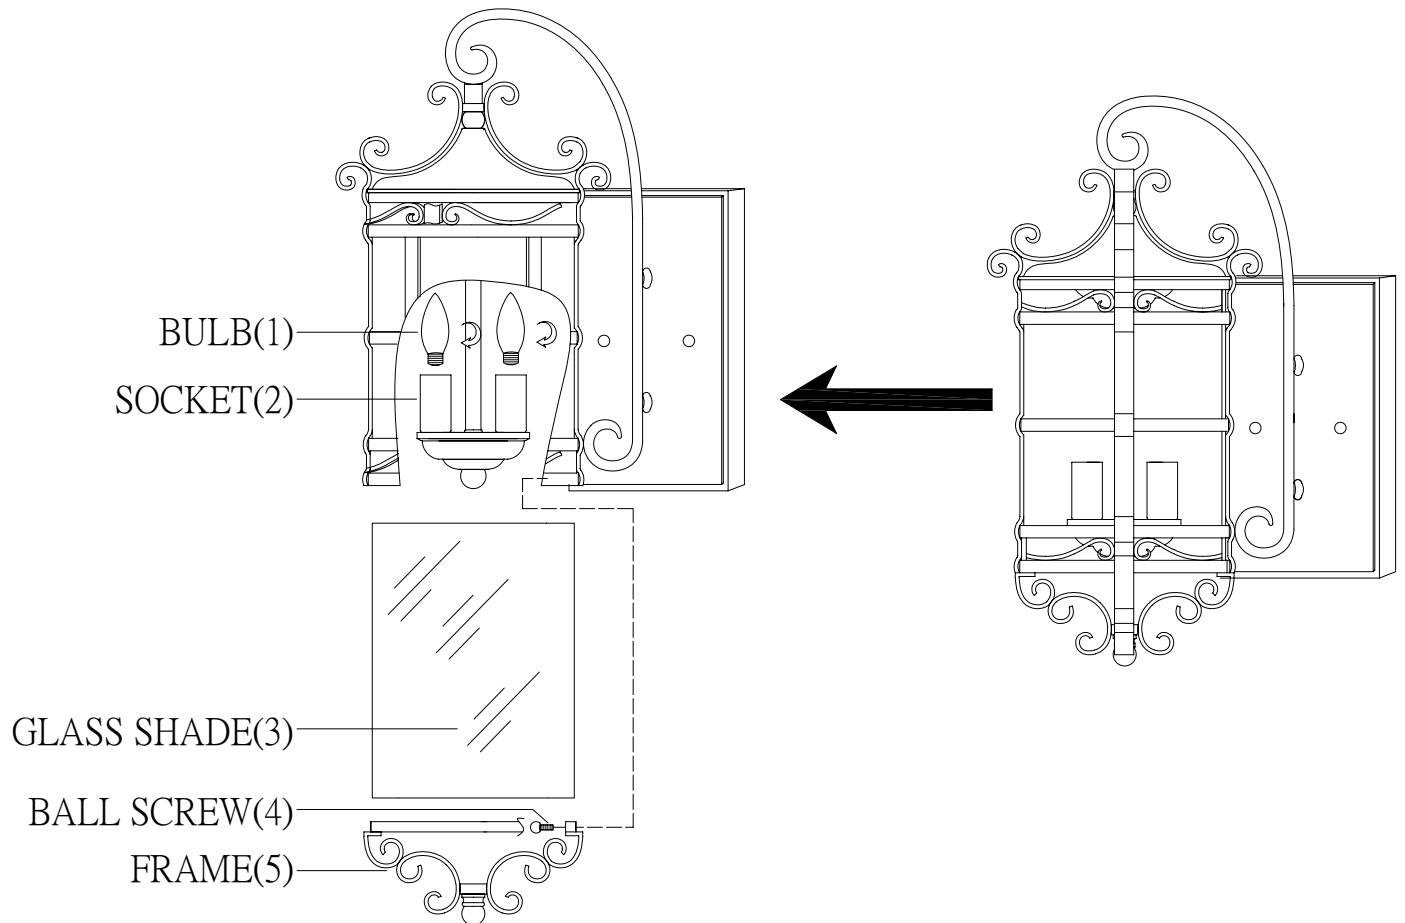

Assembly Instructions

ITEM NO: 75301-10
75302-10

1. Carefully remove the fixture out of the carton, and check that all the parts are included referring to the above illustration. Make sure not to misplace any parts that are needed for the installation;
2. Install the bulb(1) onto socket(2), then slide the glass shade(3) onto fixture body, then install the ball screw(4) through hole of the frame(5) into fixture body;
3. The fixture is assembled!