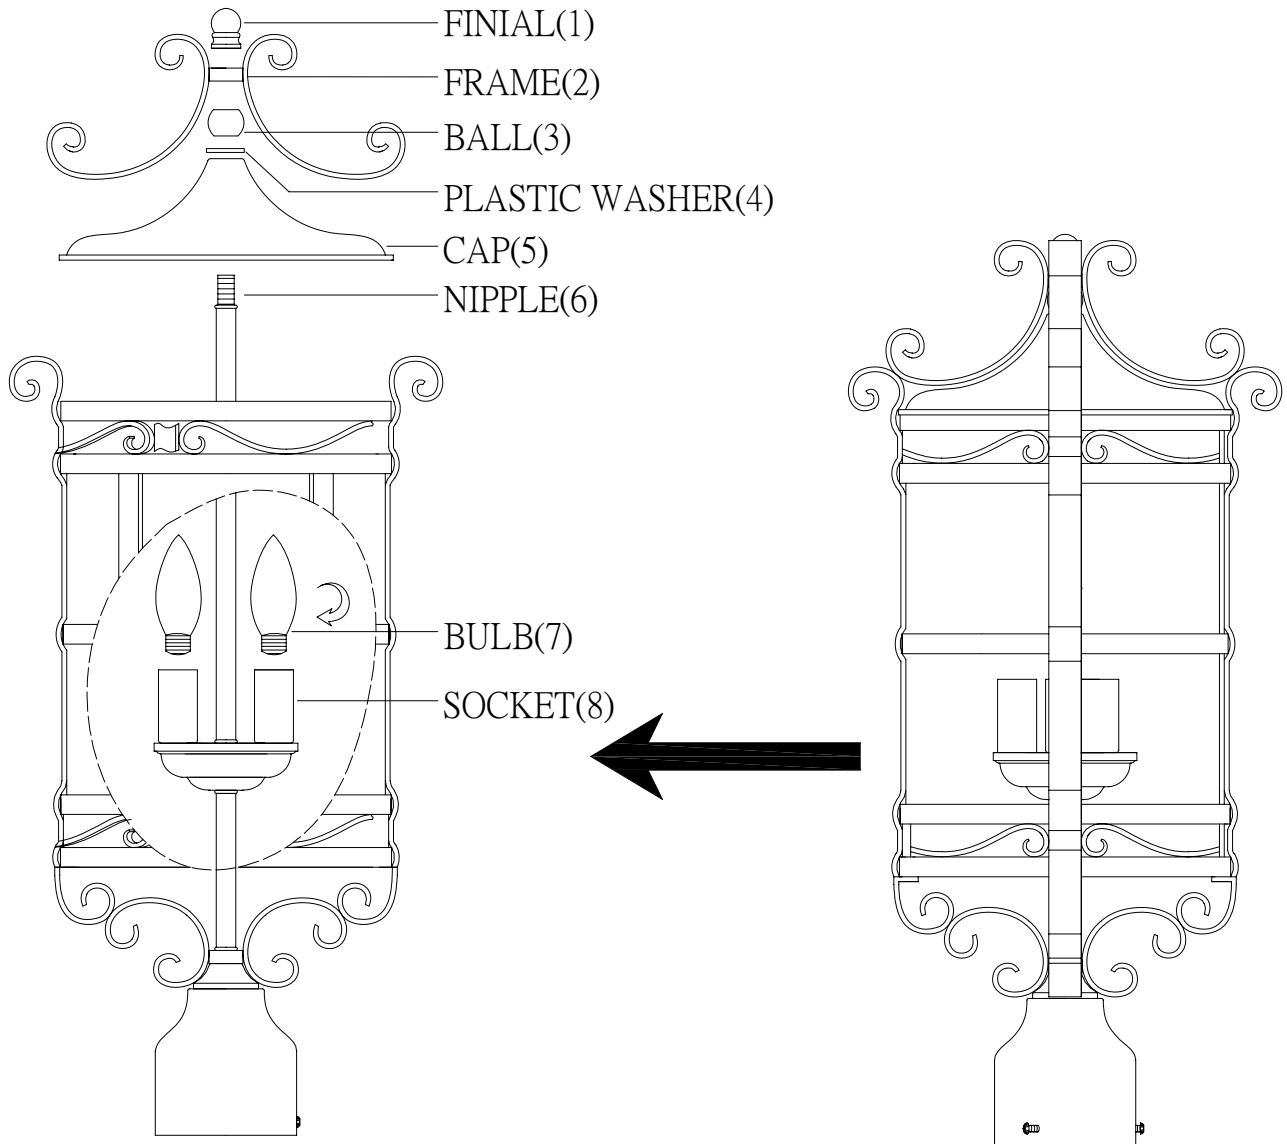

Assembly Instructions

ITEM NO: 75305-10
75306-10

1. Carefully remove the fixture out of the carton, and check that all the parts are included referring to the above illustration. Make sure not to misplace any parts that are needed for the installation;
2. Install the bulb(7) onto socket(8), then slide the cap(5), plastic washer(4), ball(3), frame(2) onto nipple(6) onto nipple(6), and secure them finial(1);
3. The fixture is assembled!