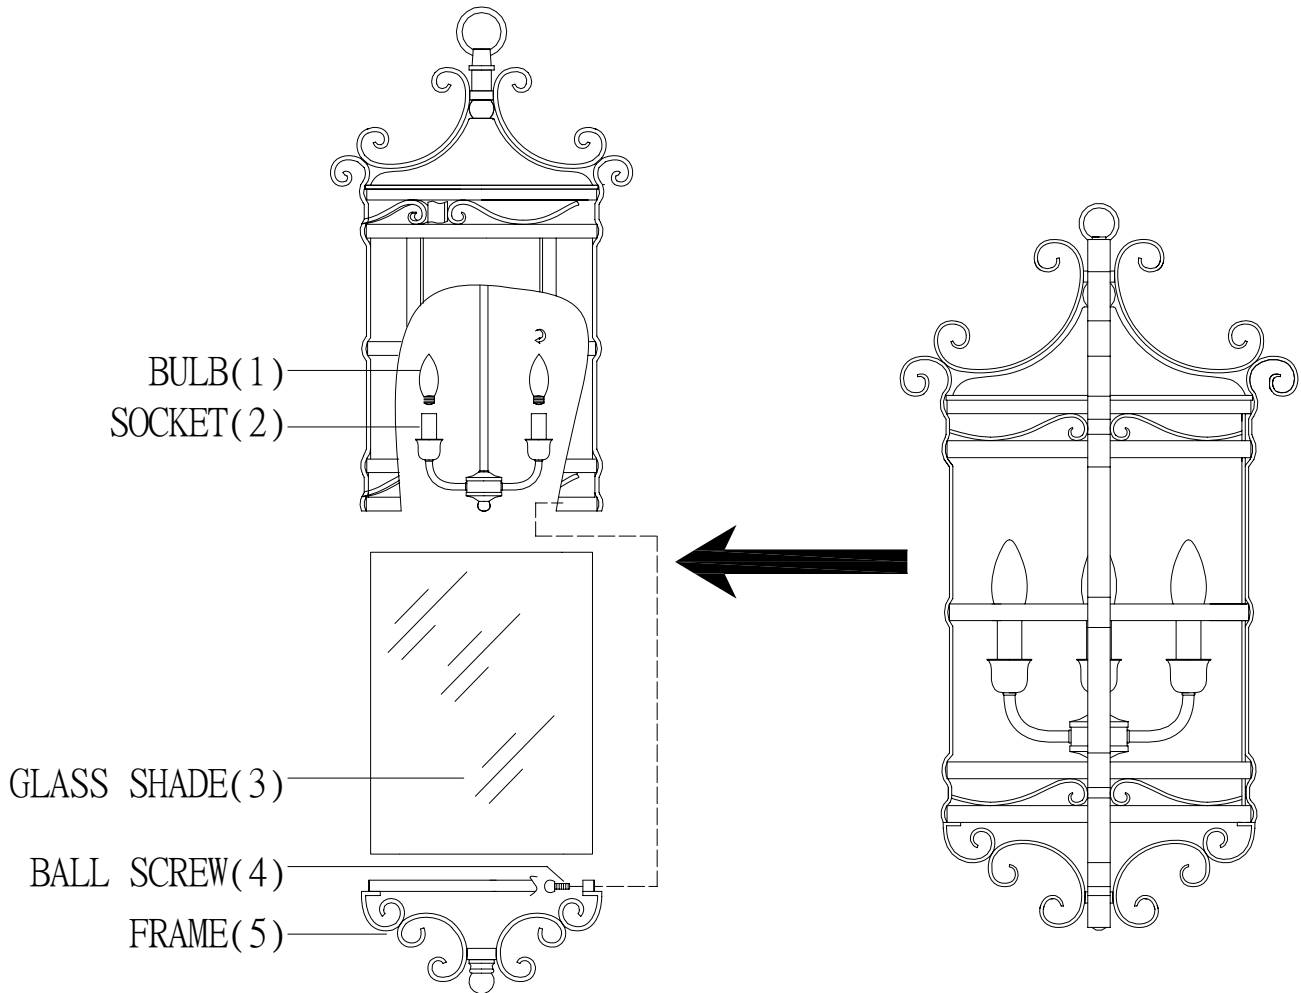

Assembly Instructions

ITEM NO: 75307-10

1. Carefully remove the fixture out of the carton, and check that all the parts are included referring to the above illustration. Make sure not to misplace any parts that are needed for the installation;
2. Install the bulb(1) onto socket(2), then slide the glass shade(3) onto fixture body, then install the ball screw(4) through hole of the frame(5) into fixture body;
3. The fixture is assembled!