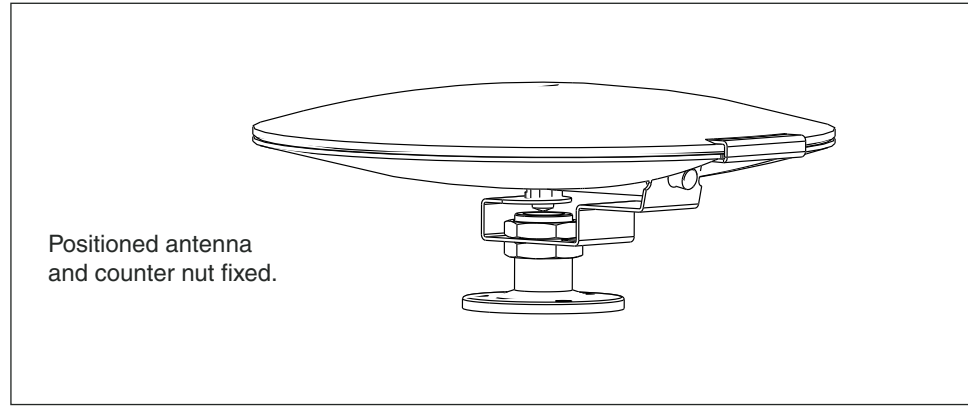

Centre mounted UFO.