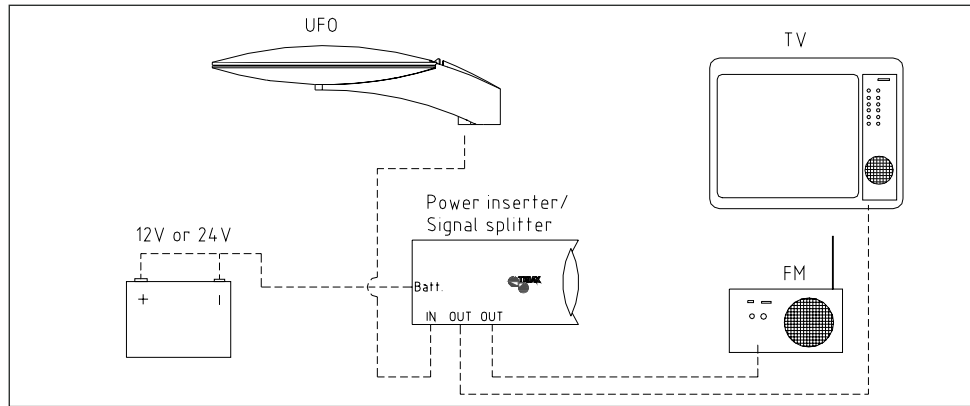

## Connecting the Power Inserter.

## Troubleshooting guide

Problem	Possible reason	Solution
Weak or missing signal -check LED on power inserter -check LED on UFO both LED's must be ON for the UFO to work.	NO light indicates no voltage. Often this is caused by a short in one of the cable connectors.	Remove the cables one by one to find the defective one. Then repair or replace.
Interference. Herring-bone pattern. White horizontal stripes in the picture.	Interference is often caused by different electronic equipment - mobile phones, computers, transmitters -being used in close proximity to the UFO.	Increase distance - increase UFO height
Ghosting. Double pictures	Ghosting is caused by the TV signal being reflected from buildings, large ships etc.	Changing position a few meters will often solve the problem.