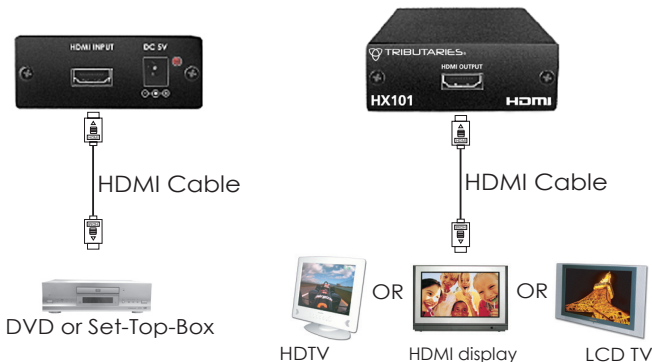

1. Introduction

The Tributaries HX101 is the most advanced solution for extending HDMI v1.3 cable up to 40 meters. The HX101 corrects digital errors and automatically provides equalization up to 40dB to compensate for cable transmission loss. It eliminates digital noise (sparkles) to ensure you receive the perfect HDTV picture.

3. Package Contents

1. HX101 Extender.
2. 5V DC power supply adaptor.
3. Operation Manual.

4. Operation Controls and Functions

4.1 Front Panel

1 HDMI OUTPUT:

HDMI output: Connect to the HDMI input of your display using an HDMI cable.

4.2 Rear Panel

1 HDMI input: Connect to the HDMI output of your source equipment such as DVD player or set-top-box using an HDMI cable.

2 Power: Plug the 5VDC power supply into the unit and connect the adaptor to AC wall outlet.

5. Connection and Installation

6. Specifications

Input port	1 x HDMI
Output port	1 x HDMI
Power Supply	5V/1A DC (US/EU standards, CE/FCC/UL certified)
Dimensions (mm)	72(W) x 76(D) x 30(H)
Weight(g)	150
Chassis Material	Aluminum
Silk Skin Color	Black
Operating Temperature	Operating from 0°C ~ 48°C