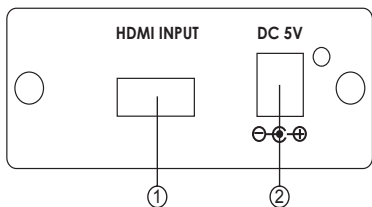

3. Package Contents

1. HX101 Extender.
2. 5V DC power supply adaptor.
3. Operation Manual.

4. Operation Controls and Functions

4.1 Front Panel

1 HDMI OUTPUT:

HDMI output: Connect to the HDMI input of your display using an HDMI cable.

4.2 Rear Panel

1 HDMI input: Connect to the HDMI output of your source equipment such as DVD player or set-top-box using an HDMI cable.

2 Power: Plug the 5VDC power supply into the unit and connect the adaptor to AC wall outlet.

5. Connection and Installation

6. Specifications

Input port	1 x HDMI
Output port	1 x HDMI
Power Supply	5V/1A DC (US/EU standards, CE/FCC/UL certified)
Dimensions (mm)	72(W) x 76(D) x 30(H)
Weight(g)	150
Chassis Material	Aluminum
Silk Skin Color	Black
Operating Temperature	Operating from 0°C ~ 48°C