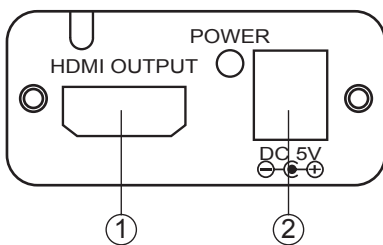

5.2 Rear Panel

1. 1 HDMI OUTPUT: Connect the HDMI output to the HDMI input of your display.
2. 2 POWER: Plug the 5VDC power supply into the unit and connect the adaptor to AC wall outlet.