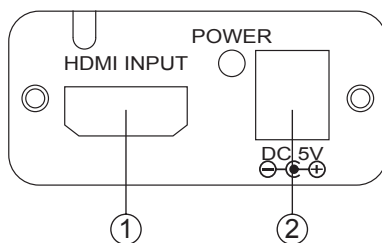

4. Transmitter Operation Controls and Functions

4.1 Front Panel

1. 1 **HDMI INPUT:** Connect the HDMI input to the HDMI of your source equipment such as a DVD player or set-top-box.
2. 2 **Power:** Plug the 5VDC power supply into the unit and connect the adaptor to AC wall outlet.