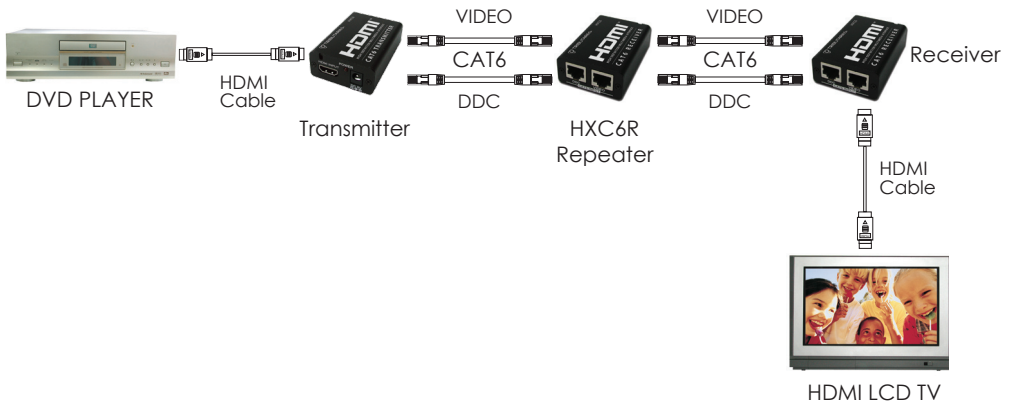

8. Connection and Installation with HXC6R