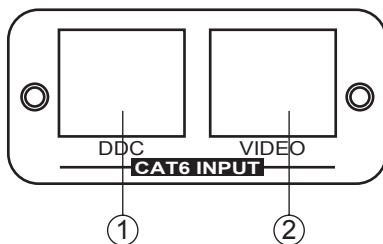

5. Receiver Operational Controls and Functions

5.1 Front Panel

1. 1 DDC INPUT: Connect the DDC input to the DDC output of the transmitter unit using CAT5E or CAT6.
2. 2 VIDEO INPUT: Connect the VIDEO input to the VIDEO output of the transmitter unit using CAT5E or CAT6.