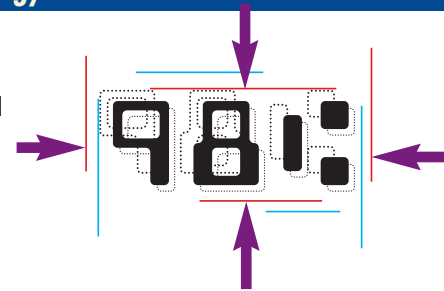

Built-in Secure Encryption and Decryption

Data security is critical in a distributed printing application. TROY's encryption/decryption technology "unlocks" and prints the data only when it is received at the TROY printer.

Available on TROY MICR 9050 Secure and Secure Ex printers.

TROY MICR Toner Cartridge

For maximum reliability and low operating cost, only TROY:

- Formulates MICR toner for each printer according to world-wide banking standards
- Manufactures and fills MICR toner in all new OEM cartridges
- Quality controls MICR toner manufacturing and cartridge filling in an ISO 9001:2000 certified facility
- Provides the **TROY Quality Guarantee**