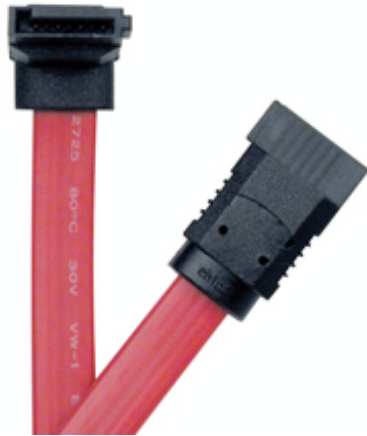

### Computer Cable, SATA - 19-in. Serial ATA (SATA) Signal Cable 7Pin/7Pin, Straight/Up

#### Highlights

- Connect your high-speed Serial ATA device to a Serial ATA controller
- Support data transfer rates of up to 3.0 Gbps
- Cable is shielded to protect against EMI/RFI

#### Description

Tripp Lite expands its line of hard drive cables with the introduction of our new line of serial ATA cables. The signal cables connect any high speed Serial ATA device to a Serial ATA controller. Serial ATA delivers two significant benefits: it support much higher data transfer rates (up to 3.0 Gbps...backward compatible to 1.5Gbps) and the narrow cable design helps improve internal air flow. Perfect for the desktop or server that has multiple drives. These cables feature 7-pin straight/7-pin right-angle key up female connectors and offer easy installation. Tripp Lite warrants this product to be free from defects in materials and workmanship for life.

#### Specifications

OVERVIEW	
Intended Application	Connecting Peripherals
PHYSICAL	
Color	Red
Style	SATA

Length	19-in.
<b>CONNECTIONS</b>	
Connector A	 7 PIN STRAIGHT
Connector B	 7 PIN RT. ANGLE UP (FEMALE)
Number of Connectors	2
<b>CERTIFICATIONS</b>	
Certifications	RoHS-Compliant