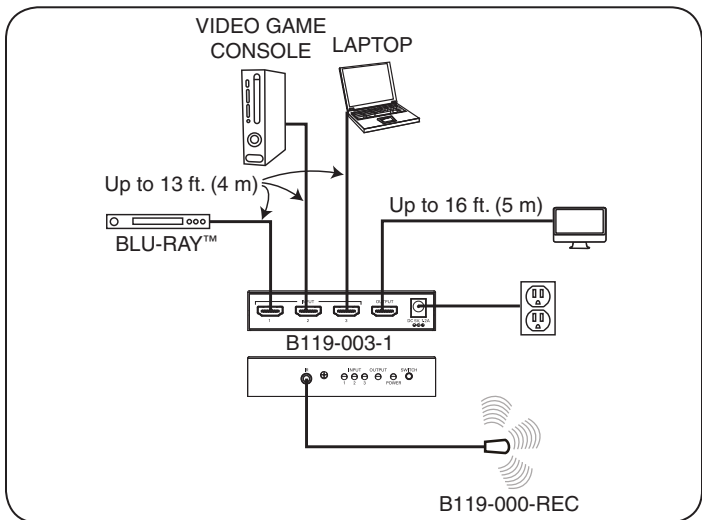

Warranty Registration:
Register online today for a chance to win a FREE 1-year warranty product—www.tripplite.com/warranty

Quick Start Guide

B119-000-REC

TRIPP-LITE

Installation

To extend the range of the remote control included with the B119-003-1, connect a B119-000-REC IR Receiver Unit to the IR EXT port on the front of the switch. Locate the receiver unit in an area where it will be accessible when using the remote control (the B119-000-REC is 5 ft. in length). After you have completed setting up your B119-003-1 per its included owner's manual, simply aim the remote control at the B119-000-REC receiver and press the button corresponding to the device you want to switch to.

Copyright © 2013 Tripp Lite. All rights reserved.

13-09-085 • 93-32CD_RevA