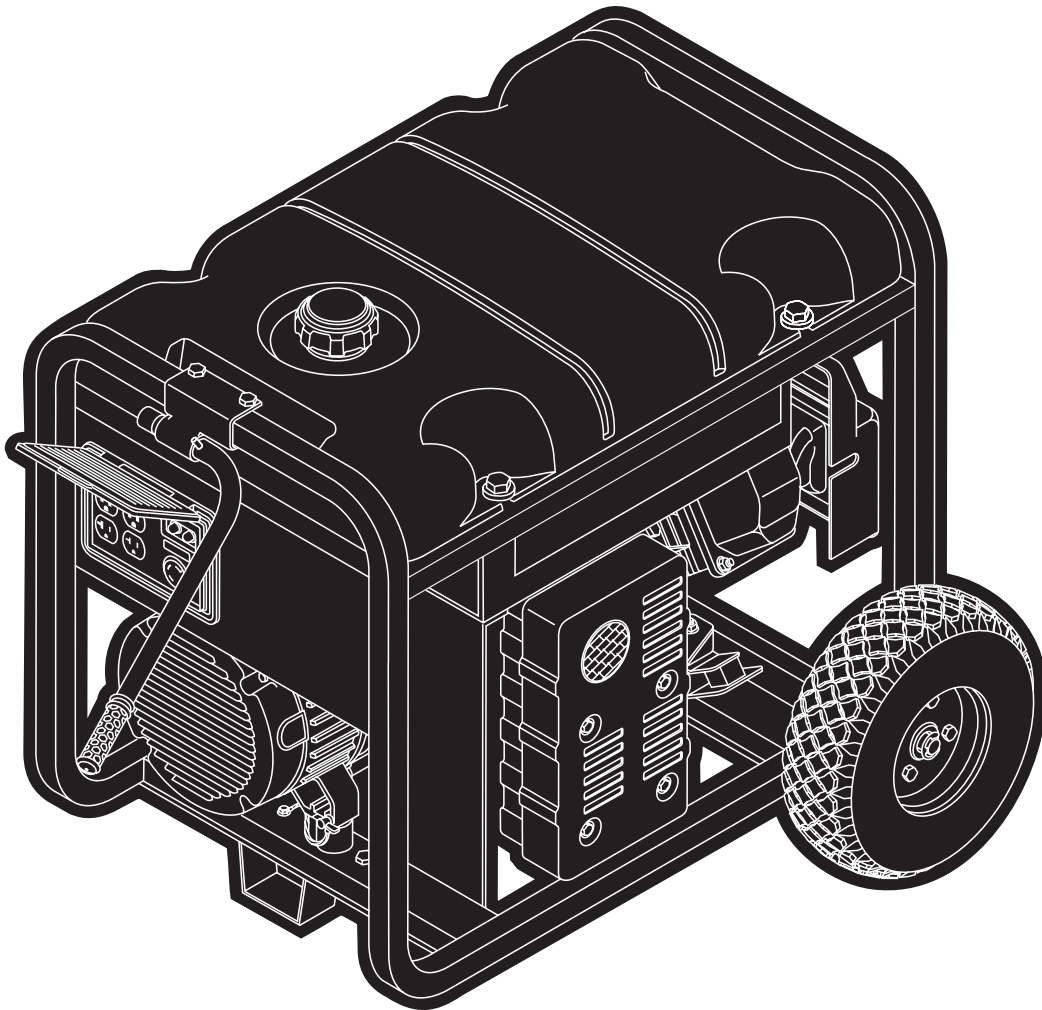

Troy-Bilt® is a registered trademark of Troy-Bilt, LLC and is used under license to Briggs & Stratton Power Products.
Troy-Bilt® es una marca registrada de Troy-Bilt, LLC y se usa abajo licencia a Briggs & Stratton Power Products.

BRIGGS & STRATTON POWER PRODUCTS GROUP, LLC
JEFFERSON, WISCONSIN, U.S.A.

Printed in USA Manual No. 193354A Revision 0 (09/17/2004)