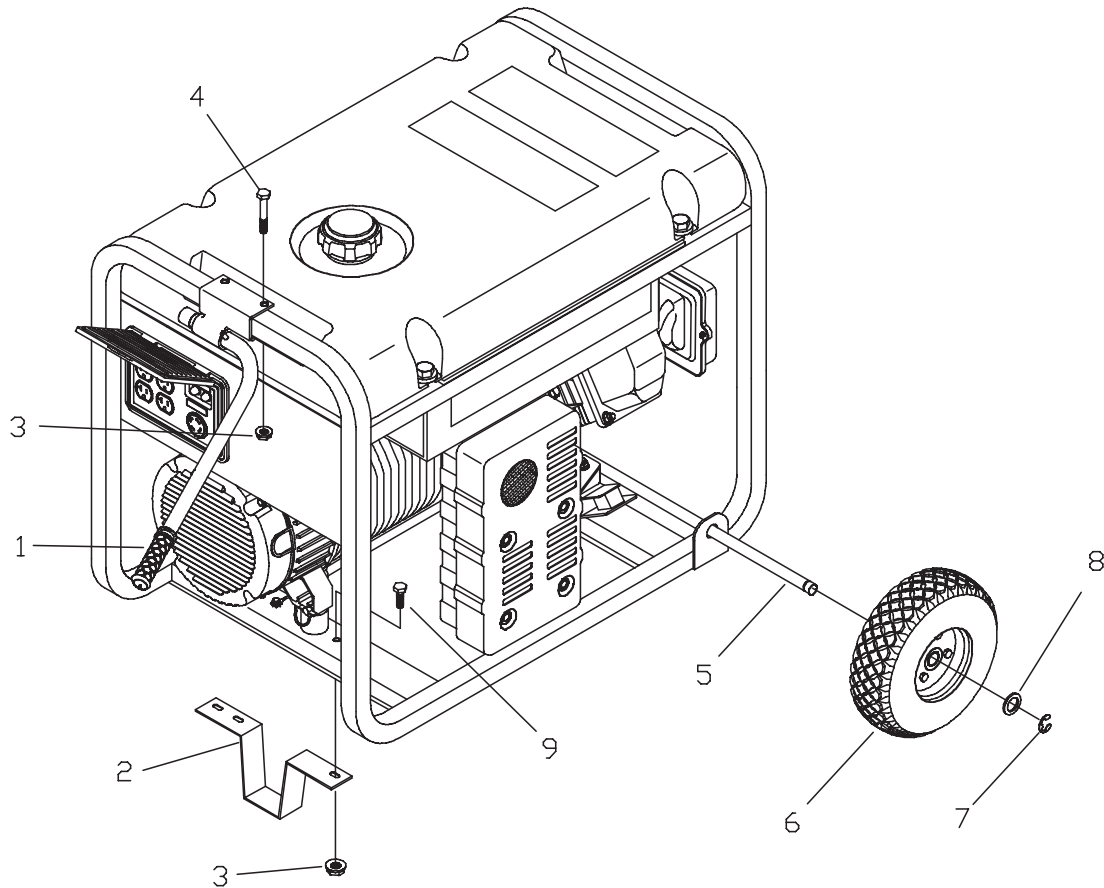

Section 1: Exploded Views and Parts Lists

AC CONTROL PANEL EXPLODED VIEW & PARTS LIST

Item	Part #	Description
1	195112GS	KIT, Cover Control Panel
2	188889AGS	CONTROL PANEL, Compact
6	68759GS	OUTLET, 120V, 20Amp, Duplex
7	*	NUT, Palnut, Pushnut, 5/32
8	84198GS	CAP, Circuit Breaker
9	75207DGS	BREAKER, Circuit
10	68867GS	OUTLET, 120/240V Locking, 20A
11	*	NUT, Palnut, Pushnut, 3/16
12	*	PPPHS, M3 - 0.5 x 18
13	93857GS	BAR, Retaining
14	188890GS	COVER, Back, Control Panel
15	*	SCREW, 3 x 18, Tapping
16	22694GS	HOUSING, Receptacle
17	*	SCREW, 3.5 x 14, Tapping

* - Items shown without part numbers are common fasteners found at your local hardware store.

Section 1: Exploded Views and Parts Lists

WHEEL KIT EXPLODED VIEW AND PARTS LIST

Item	Part #	Description
1	189715GS	ASSY, Handle
2	B1764GS	LEG, Mounting
3	52858GS	NUT, Lock
4	39287GS	SCREW
5	191267NGS	AXLE
6	B4966GS	WHEEL
7	191265GS	E-RING
8	22247GS	WASHER
9	42907GS	SCREW

Section 1: Exploded Views and Parts Lists

ALTERNATOR EXPLODED VIEW AND PARTS LIST

Item	Part #	Description
1	186059GS	ADAPTER, Mounting, Alternator
2	191685GS	ROTOR
3	191686AGS	STATOR
4	186060GS	RBC, with O-Ring (p/n 189197GS)
5	86308GS	SCREW
6	91825GS	ASSY, Holder, Rectifier/Brush
7	66849GS	SCREW
8	22694GS	RECEPTACLE, 6 pin
9	81917GS	PIN, Roll
10	193428AGS	ASSY, Wire, Ground
13	190356GS	HARNESS, Wire, Power