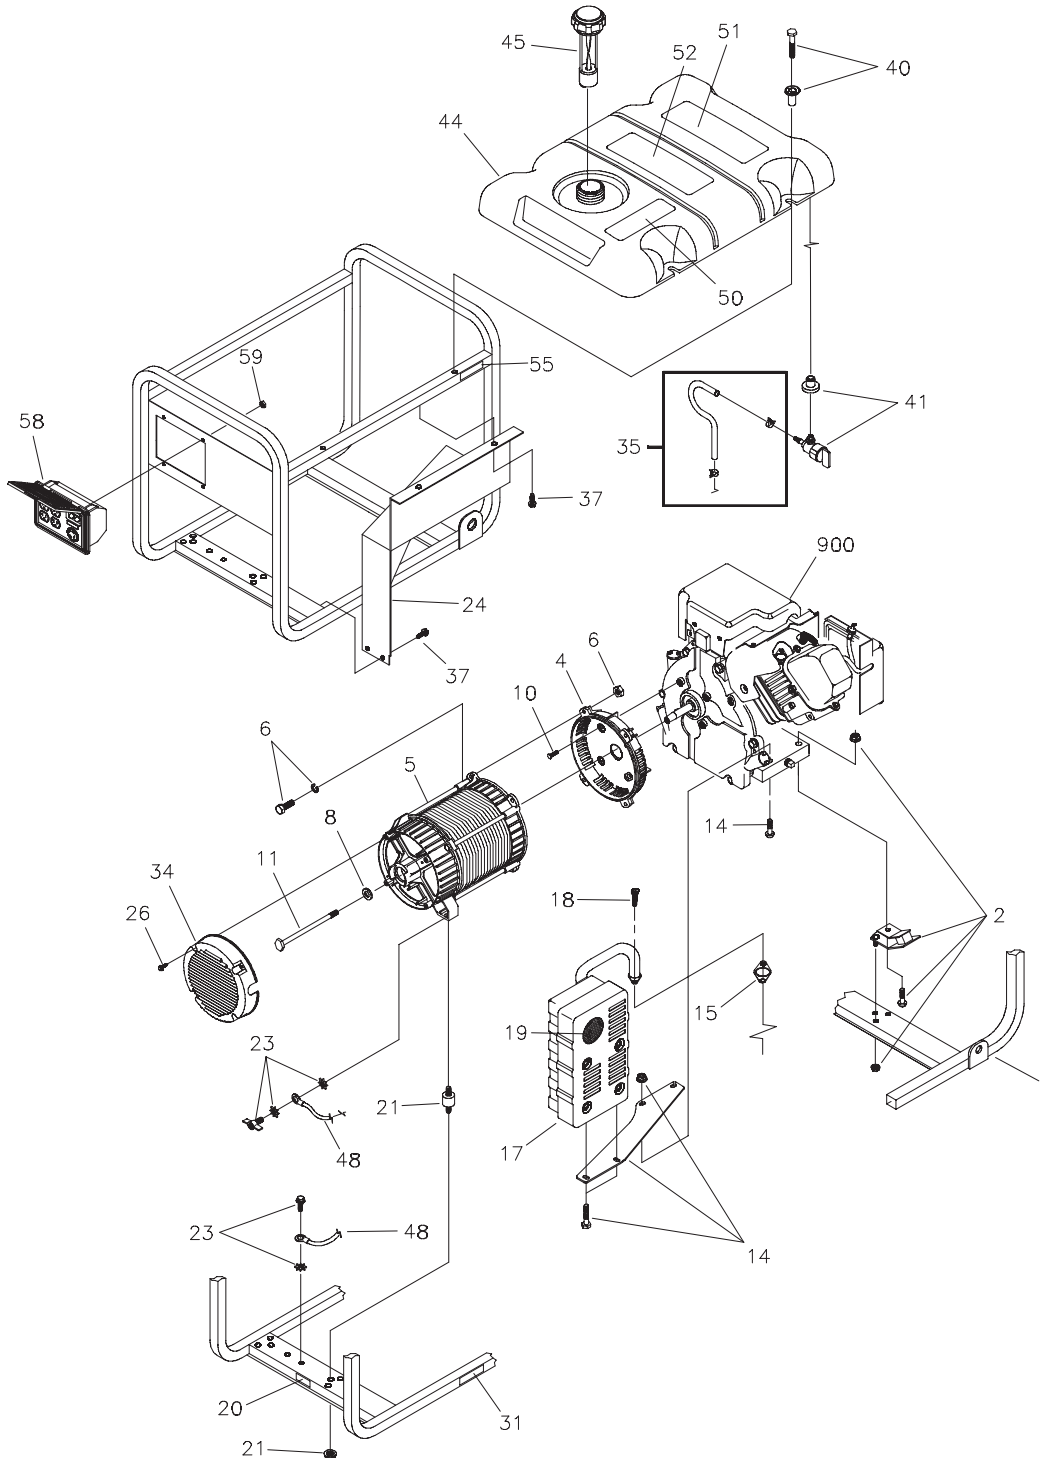

Exploded Views and Parts Lists

EXPLODED VIEW - MAIN UNIT

Section 1: Exploded Views and Parts Lists

PARTS LIST - MAIN UNIT

Item	Part #	Description
1	P194779GS	CRADLE
2	194396GS	KIT,Vibration Mount
4	186058AGS	HOUSING, Engine Adapter
5	NSP	ASSY,Alternator (see page 6)
6	194151GS	KIT, Hardware Mounting Adapter
8	96796GS	WASHER
10	*	HHCS, 5/16-24 x 3/4, SEMS
11	24823GS	HHCS, 5/16-24 x 7-7/8" Lg
14	195206GS	KIT, Muffler Bracket w/ Hardware
15	697815	GASKET, Exhaust
17	188301GS	MUFFLER
18	*	SHCS, M6 - 1.0 x 20
19	83083GS	SCREEN, Spark Arrest
20	B4986GS	DECAL, Ground
21	194153GS	KIT,Vibration Mount
23	193646GS	KIT, Grounding Hardware
24	J191790GS	SHIELD, Heat
26	74908GS	TAPTITE, M5-0.8 x 10 Lg.
31	191436GS	DECAL, Caution Hot Muffler
34	186347GS	COVER, Bearing Carrier
37	B2153GS	HHCS, 12 - 14 x 7/8" Self Driller
40	194398GS	KIT, Fuel Tank Hardware
41	192980GS	KIT,Valve,Tank Fuel Service
44	193645GS	ASSY,Tank, Fuel (Includes Items 41, 50, 51 & 52)
45	B4363GS	GAUGE, Fuel
48	I4353621GS	WIRE, Ground
50	188333GS	DECAL, Fuel Level
51	194799GS	DECAL, Danger
52	189235GS	DECAL, Operating Instructions
55	191435GS	DECAL, Fuel Shut Off
58	191743AGS	ASSY, Control Panel (see page 4)
59	*	NUT, Palnut
900	NSP	ENGINE

Parts Not Illustrated

193354GS	MANUAL, Owner's
43483GS	PLUG, 250V, 20A
MS5242	MANUAL, Engine
BB3061GS	BOTTLE, Oil
193644GS	KIT, Decals Service

* - Items shown without part numbers are common fasteners found at your local hardware store.