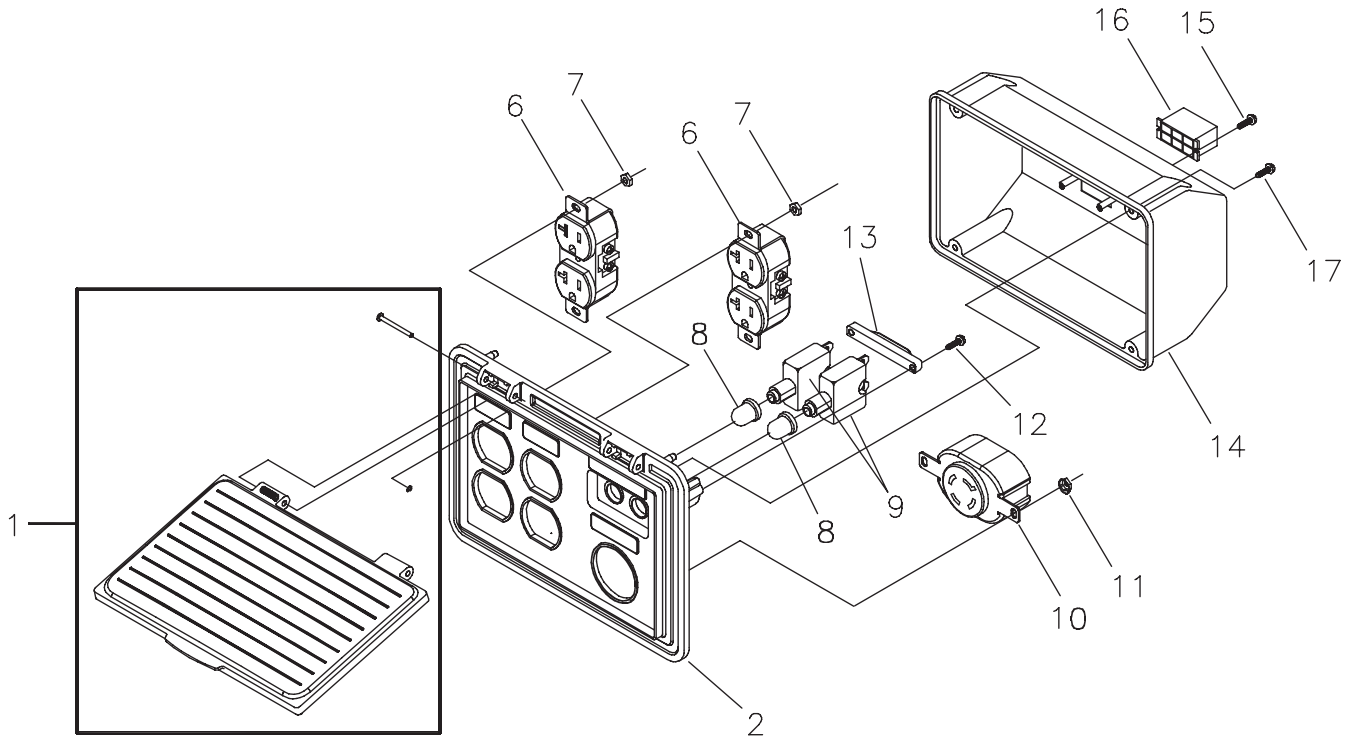

PARTS LIST - MAIN UNIT

Item	Part #	Description
1	P194779GS	CRADLE
2	194396GS	KIT,Vibration Mount
4	186058AGS	HOUSING, Engine Adapter
5	NSP	ASSY,Alternator (see page 6)
6	194151GS	KIT, Hardware Mounting Adapter
8	96796GS	WASHER
10	*	HHCS, 5/16-24 x 3/4, SEMS
11	24823GS	HHCS, 5/16-24 x 7-7/8" Lg
14	195206GS	KIT, Muffler Bracket w/ Hardware
15	697815	GASKET, Exhaust
17	188301GS	MUFFLER
18	*	SHCS, M6 - 1.0 x 20
19	83083GS	SCREEN, Spark Arrest
20	B4986GS	DECAL, Ground
21	194153GS	KIT,Vibration Mount
23	193646GS	KIT, Grounding Hardware
24	J191790GS	SHIELD, Heat
26	74908GS	TAPTITE, M5-0.8 x 10 Lg.
31	191436GS	DECAL, Caution Hot Muffler
34	186347GS	COVER, Bearing Carrier
37	B2153GS	HHCS, 12 - 14 x 7/8" Self Driller
40	194398GS	KIT, Fuel Tank Hardware
41	192980GS	KIT,Valve,Tank Fuel Service
44	193645GS	ASSY,Tank, Fuel (Includes Items 41, 50, 51 & 52)
45	B4363GS	GAUGE, Fuel
48	I4353621GS	WIRE, Ground
50	188333GS	DECAL, Fuel Level
51	194799GS	DECAL, Danger
52	189235GS	DECAL, Operating Instructions
55	191435GS	DECAL, Fuel Shut Off
58	191743AGS	ASSY, Control Panel (see page 4)
59	*	NUT, Palnut
900	NSP	ENGINE

Section 1: Exploded Views and Parts Lists

AC CONTROL PANEL EXPLODED VIEW & PARTS LIST

Item	Part #	Description
1	195112GS	KIT, Cover Control Panel
2	188889AGS	CONTROL PANEL, Compact
6	68759GS	OUTLET, 120V, 20Amp, Duplex
7	*	NUT, Palnut, Pushnut, 5/32
8	84198GS	CAP, Circuit Breaker
9	75207DGS	BREAKER, Circuit
10	68867GS	OUTLET, 120/240V Locking, 20A
11	*	NUT, Palnut, Pushnut, 3/16
12	*	PPPHS, M3 - 0.5 x 18
13	93857GS	BAR, Retaining
14	188890GS	COVER, Back, Control Panel
15	*	SCREW, 3 x 18, Tapping
16	22694GS	HOUSING, Receptacle
17	*	SCREW, 3.5 x 14, Tapping