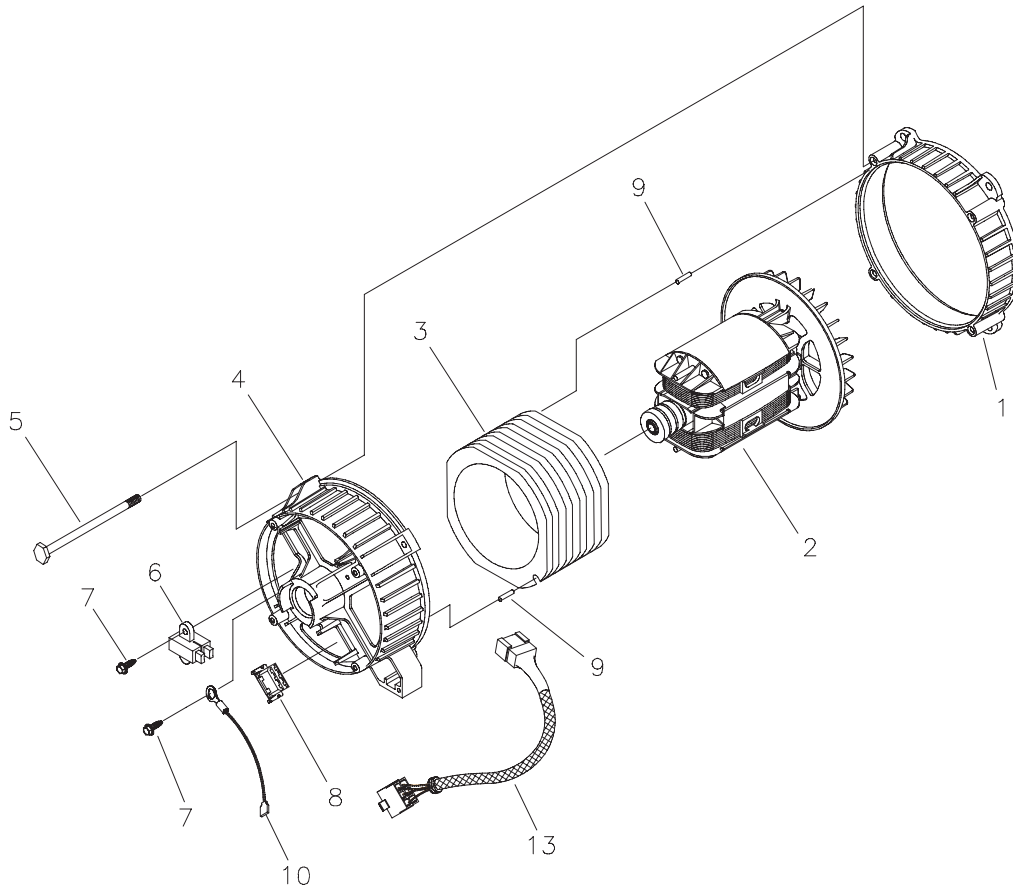

Section 1: Exploded Views and Parts Lists

AC CONTROL PANEL EXPLODED VIEW & PARTS LIST

Item	Part #	Description
1	195112GS	KIT, Cover Control Panel
2	188889AGS	CONTROL PANEL, Compact
6	68759GS	OUTLET, 120V, 20Amp, Duplex
7	*	NUT, Palnut, Pushnut, 5/32
8	84198GS	CAP, Circuit Breaker
9	75207DGS	BREAKER, Circuit
10	68867GS	OUTLET, 120/240V Locking, 20A
11	*	NUT, Palnut, Pushnut, 3/16
12	*	PPPHS, M3 - 0.5 x 18
13	93857GS	BAR, Retaining
14	188890GS	COVER, Back, Control Panel
15	*	SCREW, 3 x 18, Tapping
16	22694GS	HOUSING, Receptacle
17	*	SCREW, 3.5 x 14, Tapping

* - Items shown without part numbers are common fasteners found at your local hardware store.

Section 1: Exploded Views and Parts Lists

WHEEL KIT EXPLODED VIEW AND PARTS LIST

Item	Part #	Description
1	189715GS	ASSY, Handle
2	B1764GS	LEG, Mounting
3	52858GS	NUT, Lock
4	39287GS	SCREW
5	191267NGS	AXLE
6	B4966GS	WHEEL
7	191265GS	E-RING
8	22247GS	WASHER
9	42907GS	SCREW

Section 1: Exploded Views and Parts Lists

ALTERNATOR EXPLODED VIEW AND PARTS LIST

Item	Part #	Description
1	186059GS	ADAPTER, Mounting, Alternator
2	191685GS	ROTOR
3	191686AGS	STATOR
4	186060GS	RBC, with O-Ring (p/n 189197GS)
5	86308GS	SCREW
6	91825GS	ASSY, Holder, Rectifier/Brush
7	66849GS	SCREW
8	22694GS	RECEPTACLE, 6 pin
9	81917GS	PIN, Roll
10	193428AGS	ASSY, Wire, Ground
13	190356GS	HARNESS, Wire, Power