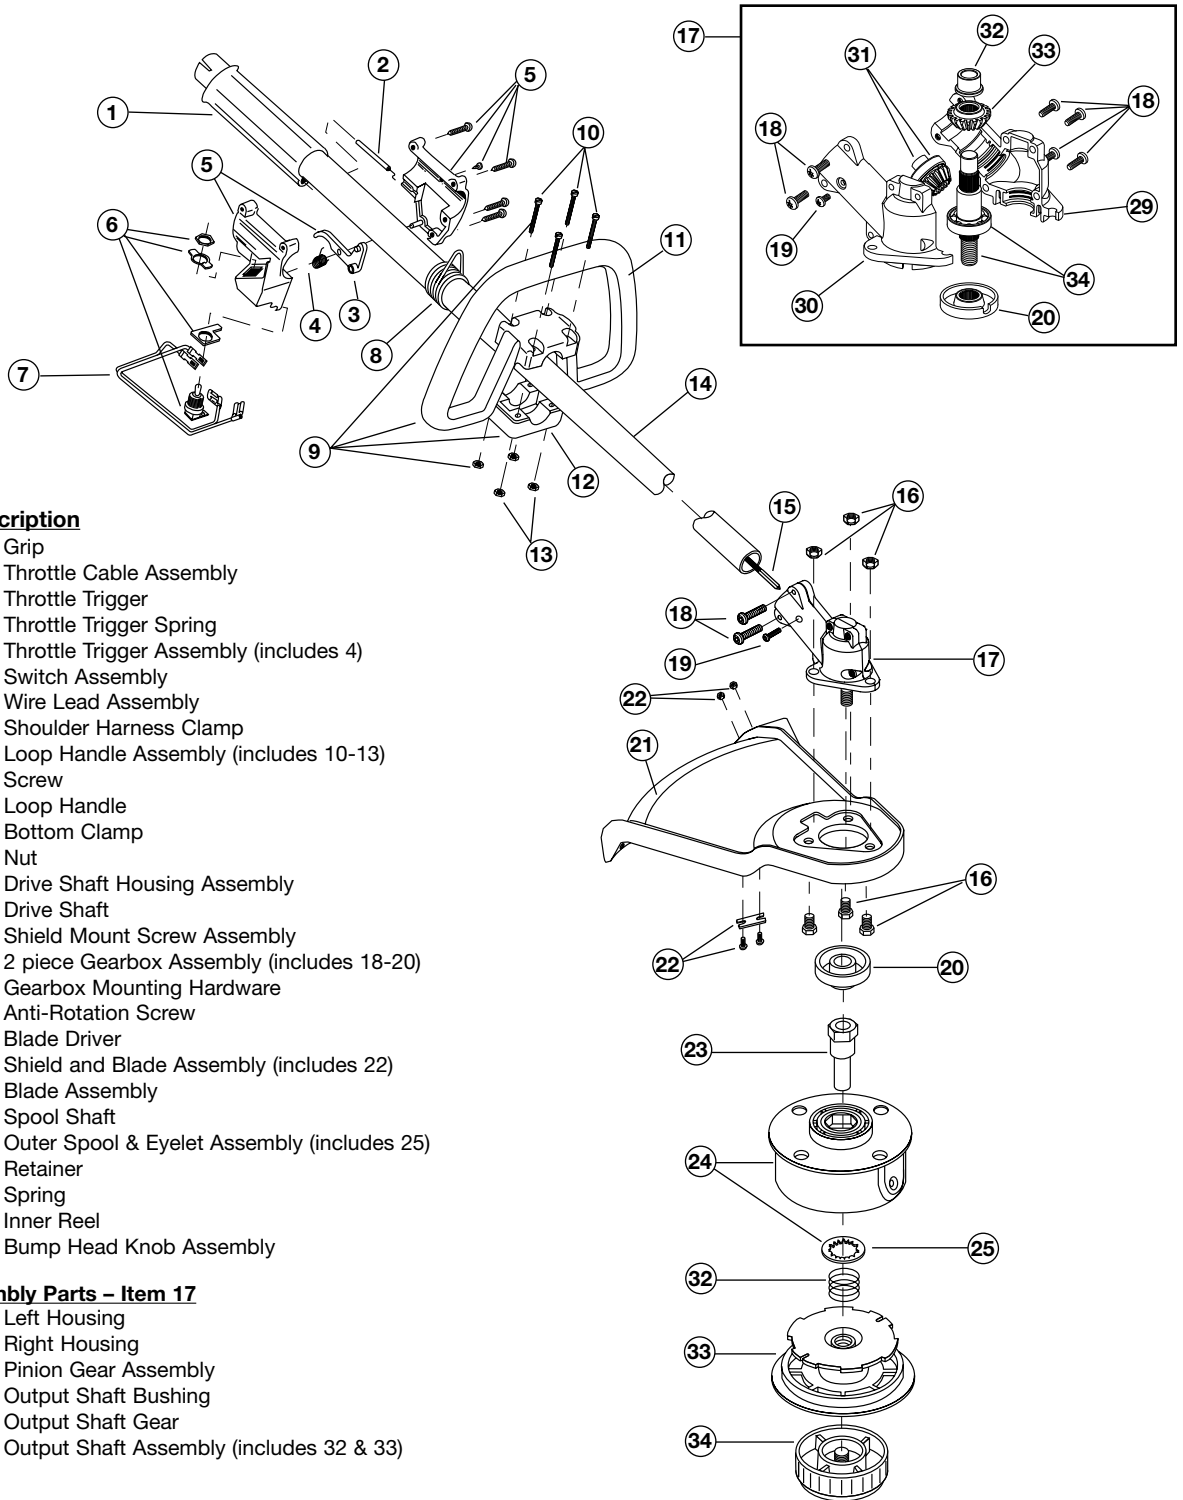

ENGINE PARTS - TROY-BILT MODEL TB3000

Item	Part No.	Description
1	181704	Cylinder
2	181705	Cylinder Base Gasket
3	181706	Bolt
4	181707	Insulator
5	181708	Insulator Gasket
6	181709	Carburetor Gasket
7	181710	Screw and Washer
8	181711	Muffler Assembly (includes 9 & 10)
9	181712	Muffler
10	181713	Screw
11	181714	Muffler Gasket
12	181715	Muffler Plate
13	181716	Screw
14	181717	Crankcase Service Assembly (includes 15-19 & 25)
15	181718	Crankcase Gasket
16	181719	Bearing
17	181720	Oil Seal
18	181721	Oil Seal
19	181722	Snap Ring
20	181723	Screw
21	181724	Piston
22	181725	Ring
23	181726	Piston Pin
24	181727	Snap Ring
25	181728	Crankshaft
26	181729	Key
27	181730	Clutch
28	181074	Clutch Washer
29	181731	Spacer
30	181732	Flywheel Assembly
31	181733	Module Assembly (includes 32 & 33)
32	181734	Spacer
33	181735	Screw
34	181777	Recoil Assembly (includes 35-41)
35	181737	Recoil Case
36	181738	Recoil Pulley
37	181739	Recoil Spring
38	181740	Screw
39	181741	Washer
40	181742	Rope

BOOM AND TRIMMER PARTS - TROY-BILT MODEL TB3000

Item	Part No.	Description
1	180866	Grip
2	181688	Throttle Cable Assembly
3	180975	Throttle Trigger
4	610314	Throttle Trigger Spring
5	181689	Throttle Trigger Assembly (includes 4)
6	180252	Switch Assembly
7	181690	Wire Lead Assembly
8	610327	Shoulder Harness Clamp
9	180869	Loop Handle Assembly (includes 10-13)
10	181070	Screw
11	182167	Loop Handle
12	182168	Bottom Clamp
13	181810	Nut
14	182836	Drive Shaft Housing Assembly
15	182837	Drive Shaft
16	182200	Shield Mount Screw Assembly
17	182193	2 piece Gearbox Assembly (includes 18-20)
18	182195	Gearbox Mounting Hardware
19	145569	Anti-Rotation Screw
20	182196	Blade Driver
21	182189	Shield and Blade Assembly (includes 22)
22	682061	Blade Assembly
23	612483	Spool Shaft
24	683301	Outer Spool & Eyelet Assembly (includes 25)
25	612026	Retainer
26	610636	Spring
27	147495	Inner Reel
28	180814	Bump Head Knob Assembly