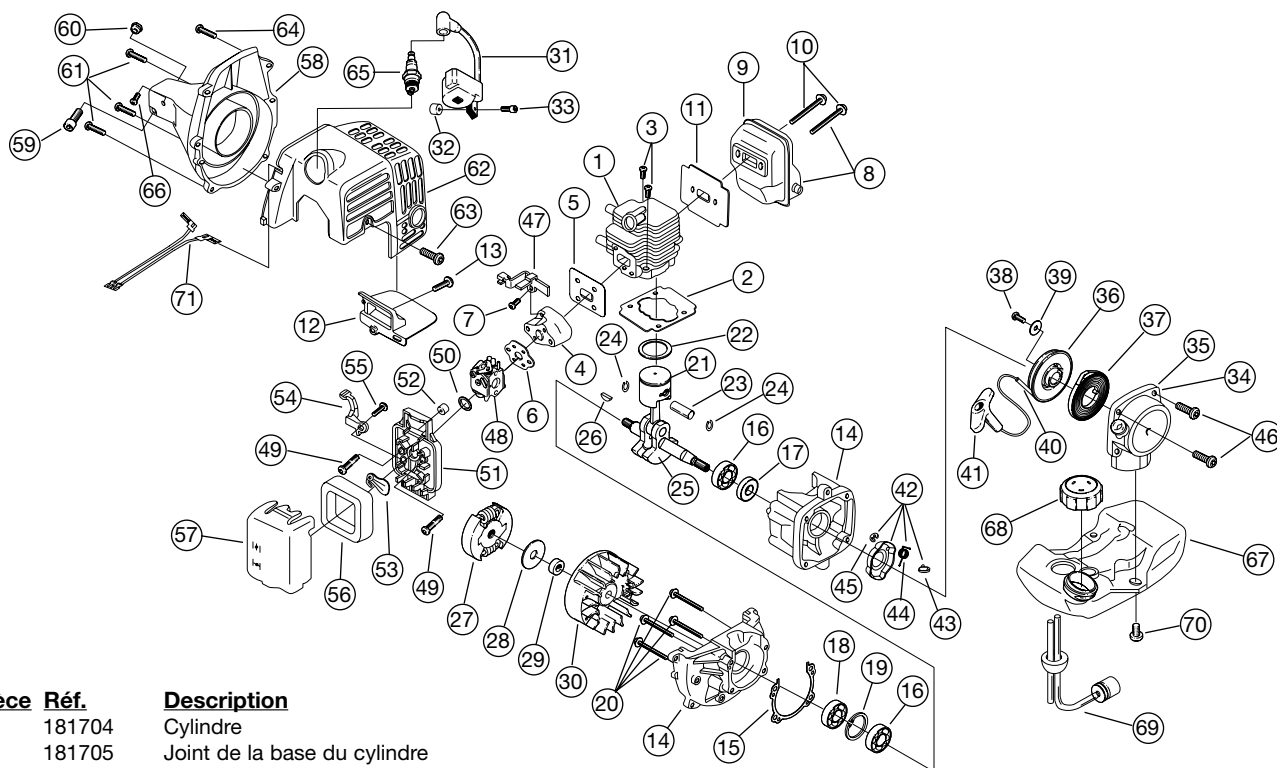

PIÈCES DU MOTEUR – MODÈLE TROY-BILT TB3000

Pièce	Réf.	Description
1	181704	Cylindre
2	181705	Joint de la base du cylindre
3	181706	Boulon
4	181707	Isolateur
5	181708	Joint de l'isolateur
6	181709	Joint du carburateur
7	181710	Vis et Rondelle
8	181711	Ens. du silencieux (comprend les pièces 9 et 10)
9	181712	Silencieux
10	181713	Vis
11	181714	Joint de silencieux
12	181715	Plaque du silencieux
13	181716	Vis
14	181717	Ens. du carter moteur (comprend les pièces 15-19, et 25)
15	181718	Joint de carter-moteur
16	181719	Roulement à billes
17	181720	Joint pare-huile
18	181721	Joint pare-huile
19	181722	Anneau élastique
20	181723	Vis
21	181724	Piston
22	181725	Anneau
23	181726	Axe de piston
24	181727	Anneau élastique
25	181728	Vilebrequin
26	181729	Clé
27	181730	Embrayage
28	181074	Rondelle d'embrayage
29	181731	Entretoise
30	181732	Ens. du rotor
31	181733	Ens. de module (comprend les pièces 32 et 33)
32	181734	Entretoise
33	181735	Vis
34	181777	Démarrateur complet (comprend les pièces 35-41)
35	181737	Boîtier du démarrage
36	181738	Poulie
37	181739	Ressort
38	181740	Vis
39	181741	Rondelle
40	181742	Corde

Pièce	Réf.	Description
41	181743	Poignée de traction
42	182118	Poulie complète (comprend les pièces 43-45)
43	181745	Rochet
44	181746	Ressort
45	181747	Bague de retenue
46	181716	Vis
47	181748	Support d'accélérateur
48	181749	Carburateur (comprend la poire d'amorçage)
49	181750	Vis
50	181751	Joint torique
51	181752	Ens. du filtre à air (comprend les pièces 52-55)
52	181753	Manchon
53	181754	Papillon d'étrangleur
54	181755	Levier d'étrangleur
55	181756	Vis
56	181757	Filtre à air
57	181758	Couvercle de filtre à air
58	182834	Carter d'embrayage
59	182844	Vis
60	182031	Écrou
61	181762	Vis
62	182835	Couvercle du moteur
63	181716	Vis
64	181762	Vis
65	181765	Bougie
66	182844	Vis
67	181774	Réservoir de carburant (comprend la pièce 70)
68	180000	Ens. bouchon du réservoir d'essence
69	181767	Ens. de conduite de carburant
70	181768	Vis
71	181769	Ens. du fil de connexion
*	181696	Pare-étincelles
*	181701	Poire d'amorçage
*	181702	Kit de réparation de carburateur
*	181703	Kit de réparation de joint/membrane
*		Pièces non illustrées