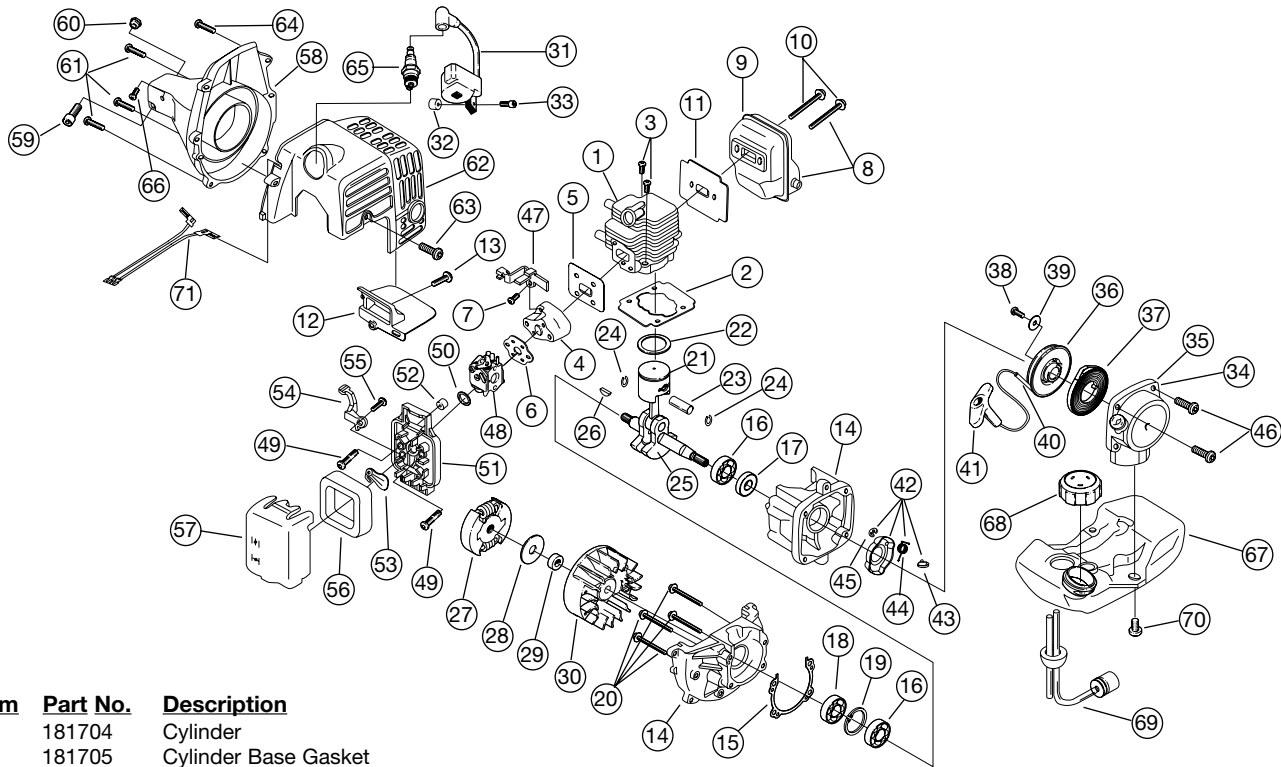

ENGINE PARTS - TROY-BILT MODEL TB3000

Item	Part No.	Description
1	181704	Cylinder
2	181705	Cylinder Base Gasket
3	181706	Bolt
4	181707	Insulator
5	181708	Insulator Gasket
6	181709	Carburetor Gasket
7	181710	Screw and Washer
8	181711	Muffler Assembly (includes 9 & 10)
9	181712	Muffler
10	181713	Screw
11	181714	Muffler Gasket
12	181715	Muffler Plate
13	181716	Screw
14	181717	Crankcase Service Assembly (includes 15-19 & 25)
15	181718	Crankcase Gasket
16	181719	Bearing
17	181720	Oil Seal
18	181721	Oil Seal
19	181722	Snap Ring
20	181723	Screw
21	181724	Piston
22	181725	Ring
23	181726	Piston Pin
24	181727	Snap Ring
25	181728	Crankshaft
26	181729	Key
27	181730	Clutch
28	181074	Clutch Washer
29	181731	Spacer
30	181732	Flywheel Assembly
31	181733	Module Assembly (includes 32 & 33)
32	181734	Spacer
33	181735	Screw
34	181777	Recoil Assembly (includes 35-41)
35	181737	Recoil Case
36	181738	Recoil Pulley
37	181739	Recoil Spring
38	181740	Screw
39	181741	Washer
40	181742	Rope

BOOM AND TRIMMER PARTS - TROY-BILT MODEL TB3000

Item	Part No.	Description
1	180866	Grip
2	181688	Throttle Cable Assembly
3	180975	Throttle Trigger
4	610314	Throttle Trigger Spring
5	181689	Throttle Trigger Assembly (includes 4)
6	180252	Switch Assembly
7	181690	Wire Lead Assembly
8	610327	Shoulder Harness Clamp
9	180869	Loop Handle Assembly (includes 10-13)
10	181070	Screw
11	182167	Loop Handle
12	182168	Bottom Clamp
13	181810	Nut
14	182836	Drive Shaft Housing Assembly
15	182837	Drive Shaft
16	182200	Shield Mount Screw Assembly
17	182193	2 piece Gearbox Assembly (includes 18-20)
18	182195	Gearbox Mounting Hardware
19	145569	Anti-Rotation Screw
20	182196	Blade Driver
21	182189	Shield and Blade Assembly (includes 22)
22	682061	Blade Assembly
23	612483	Spool Shaft
24	683301	Outer Spool & Eyelet Assembly (includes 25)
25	612026	Retainer
26	610636	Spring
27	147495	Inner Reel
28	180814	Bump Head Knob Assembly