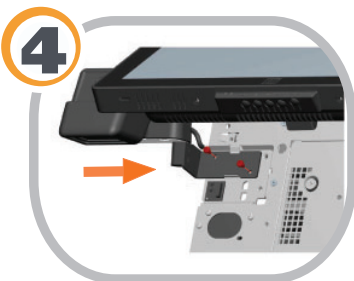

© 2009 Tyco Electronics.

 **Tyco Electronics**
Our commitment. Your advantage.

 **Tyco Electronics**
Our commitment. Your advantage.

▶▶▶ Turn off the power to the touchcomputer.

▶▶▶ Remove the side door, as shown.

▶▶▶ Remove the front door.

▶▶▶ Insert the barcode reader bracket and secure with screws.

▶▶▶ Connect the cable to the USB connector.

▶▶▶ Replace the front door.

▶▶▶ Replace the side door.

▶▶▶ Turn on the touchcomputer.