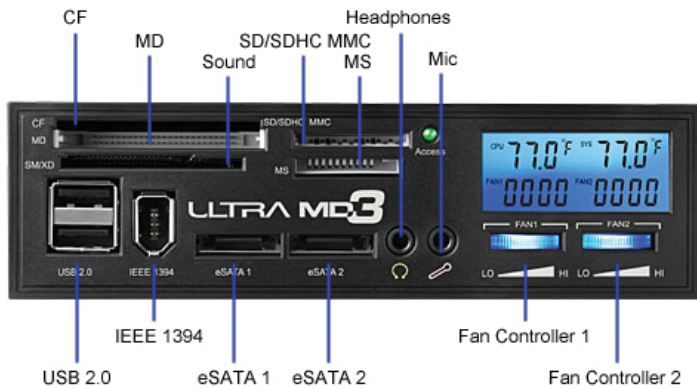

ULTRA

MD3 Media Dashboard

The Ultra Media Dashboard is a multi-function device designed to fit in 5.25" drive bays and add more convenience to your PC. It provides convenient front cable connections for USB, Firewire and Audio. The 5.25" bay model adds a media card reader and SATA connectors, and LCD fan controller display. -- It's the perfect access solution for all kinds of PC peripherals!"

Multi Function Interface

Specifications

- Dimensions: 89 x 149 x 47mm (LxWxH)
- Weight: 260g / Poids:
- Temperature:
 - Operating 0-70C;
 - Non-Operating -40 - 70 C
- Display: Green LED for media indication
- Connector Interface:
 - 1 IEEE1394 Port
 - 4 USB 2.0 Ports
 - 2 Audio 3.5mm
 - 1 Coaxial S/PDIF Port
 - 4 eSATA Ports
- Supports: Windows 98/ME/2000/XP/Vista.

Features

- 5.25" Multi-Function Interface:
- Interface:
 - 2 USB 2.0 Ports
 - USB 1.1/2.0 Hi/Low Speed Support
 - 1 IEEE 1394 Port
 - 1394a Support
 - 1- LCD Display
 - Temperature Display Fan Status
 - 2 Fan Speed Controllers
 - Stereo MIC Input / Headphone Output Ports
 - 2 eSATA Ports
 - All-in-One Media Card Reader
- No additional Power Needed
- Supports most sound cards