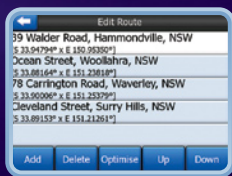

GNS 8365

3.5" Car Navigation System with Built-in Warnings
(Fixed Speed Cameras and Red Light Cameras)

INTUITIVE TECHNOLOGY

High Definition 3.5"
Non-Reflective LCD
Display for Crystal
Clear Viewing. 2D and
3D mapping

Multipoint Route
Planning – fastest,
shortest or most
economic route

Predictive Keyboard
for fast and simple
input of your
destination

Early Warning Safety
System – Nationwide
Coverage – Fixed
Speed and Red-Light
Camera Warning