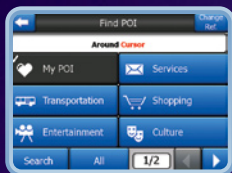

Multipoint Route
Planning – fastest,
shortest or most
economic route

Predictive Keyboard
for fast and simple
input of your
destination

Early Warning Safety
System – Nationwide
Coverage – Fixed
Speed and Red-Light
Camera Warning

Built-In Warnings

- Fixed Speed Cameras
- Red Light Cameras

Easy to Use, Touch
screen Selection.
Dynamic Voice and
Visual guidance

Personal Routes, POI
Data – including
Restaurants,
Shopping Centres,
Transportation, Banks
and much more

TMC Ready (Traffic
Message Channel)
allowing you to receive
Broadcast Traffic
Information, diverting
you to a faster route*

Bluetooth™ Capabilities–
integrates with your
Bluetooth™ enabled
mobile phone to allow
for hands free
communication