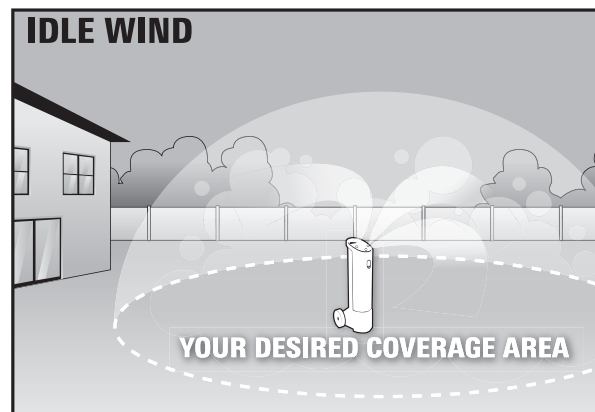

Operation

POSITIONING THE MISTER

Proper placement of the ALLCLEAR Cordless Mosquito Mister PRO is important for optimal insect control.

1. Determine area to be protected.
2. Roll Mister into desired coverage area and establish direction of prevailing wind.
3. Position Mister according to wind conditions shown here.

EXAMPLE:

Treating a Patio Area. Determine prevailing wind. Depending on wind direction, place Mister on either side of, in the center of, or a few feet beyond center of patio so that prevailing winds will carry mist solution directly over patio and surrounding areas.

Position Mister at edge of desired coverage area with Mister nozzles facing mist area so that prevailing wind will carry mist solution over target area.

Position Mister in the center of desired coverage area so that the wind will carry the mist solution equally throughout desired coverage area.