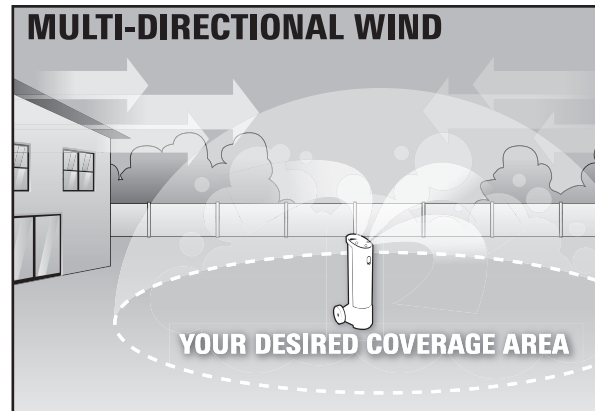

Position Mister in the center of desired coverage area so that the wind will carry the mist solution equally throughout desired coverage area.