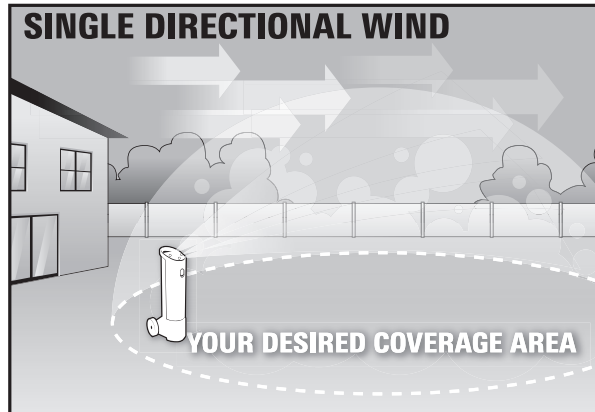

Operation

POSITIONING THE MISTER

Proper placement of the ALLCLEAR Cordless Mosquito Mister PRO is important for optimal insect control.

1. Determine area to be protected.
2. Roll Mister into desired coverage area and establish direction of prevailing wind.
3. Position Mister according to wind conditions shown here.

EXAMPLE:

Treating a Patio Area. Determine prevailing wind. Depending on wind direction, place Mister on either side of, in the center of, or a few feet beyond center of patio so that prevailing winds will carry mist solution directly over patio and surrounding areas.

Position Mister at edge of desired coverage area with Mister nozzles facing mist area so that prevailing wind will carry mist solution over target area.

Position Mister in the center of desired coverage area so that the wind will carry the mist solution equally throughout desired coverage area.