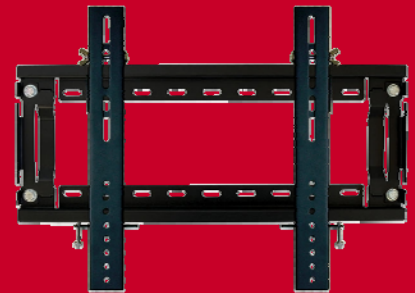

V7 LOW PROFILE COMBO WALLMOUNTS

The V7 universal combo display wallmounts are the perfect solution for any home, office, school or business. The low profile combo wallmount is made of solid steel construction and is extremely durable to hold your flat panel display. It is very easy to install and includes all of the hardware. You can mount your screen flat for direct viewing or you can tilt it down from the wall so that it is better angled for viewing when it is positioned relatively high on the wall.

V7 LOW PROFILE COMBO MOUNT - Wallmount for 23-37" Displays

IM US SKU	N72455
V7 Model #	V7MBK2LPCB
UPC Code	662919016611
Color	Black
Displays	Fits Most Brands of Flat Panel Displays: 23-37"
Weight	11 lbs.
Material	Solid Steel Construction
Holds up to:	100 lbs.
Features:	Low Profile Tilt (5 Degrees) and Flush Mount Depth: Tilt 2"/Flush 1.5"

V7 LOW PROFILE COMBO MOUNT - Wallmount for 37-60" Displays

IM US SKU	N72456
V7 Model #	V7MBK3LPCB
UPC Code	662919016635
Color	Black
Displays	Fits Most Brands of Flat Panel Displays: 37-60"
Weight	13 lbs.
Material	Solid Steel Construction
Holds up to:	150 lbs.
Features:	Low Profile Tilt (5 Degrees) and Flush Mount Depth: Tilt 2"/Flush 1.5"