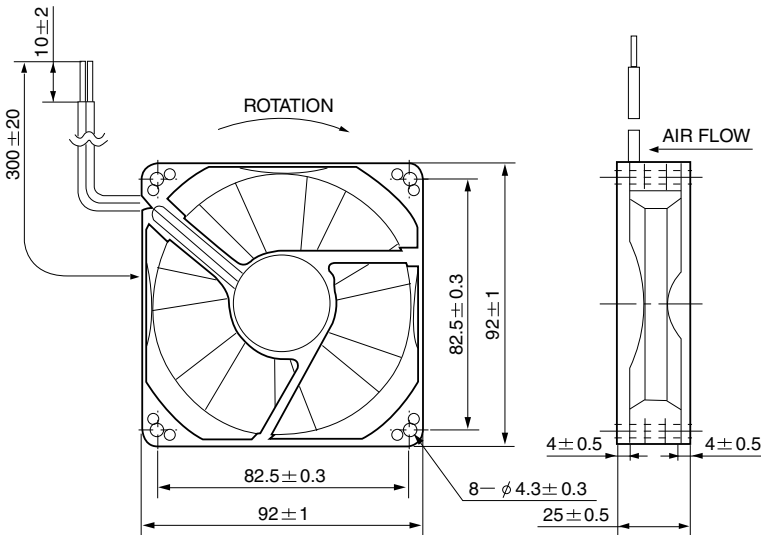

## External Dimensions

## Specifications

|                       |                                 |
|-----------------------|---------------------------------|
| Fan Size:             | 92x92x25mm<br>(3.62x3.62x0.98") |
| Rated Voltage:        | 12V                             |
| Rated Current:        | 0.07 Amp                        |
| Air Flow:             | 28 CFM                          |
| Rated Input Power:    | 0.84 W                          |
| Maximum Air Pressure: | 0.06 Inch/H <sub>2</sub> O      |
| Noise:                | 20 dBA                          |
| Rated Speed:          | 1750 RPM                        |
| Bearing:              | 2 Ball Bearings                 |