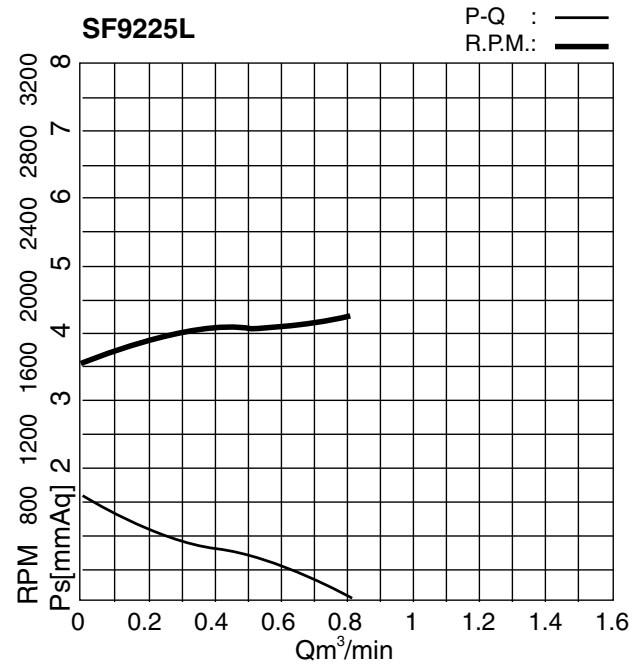

# STEALTH Case Fan

Model: SF9225L

## External Dimensions

## Performance Graph

## Specifications

|                       |                                 |
|-----------------------|---------------------------------|
| Fan Size:             | 92x92x25mm<br>(3.62x3.62x0.98") |
| Rated Voltage:        | 12V                             |
| Rated Current:        | 0.07 Amp                        |
| Air Flow:             | 28 CFM                          |
| Rated Input Power:    | 0.84 W                          |
| Maximum Air Pressure: | 0.06 Inch/H <sub>2</sub> O      |
| Noise:                | 20 dBA                          |
| Rated Speed:          | 1750 RPM                        |
| Bearing:              | 2 Ball Bearings                 |