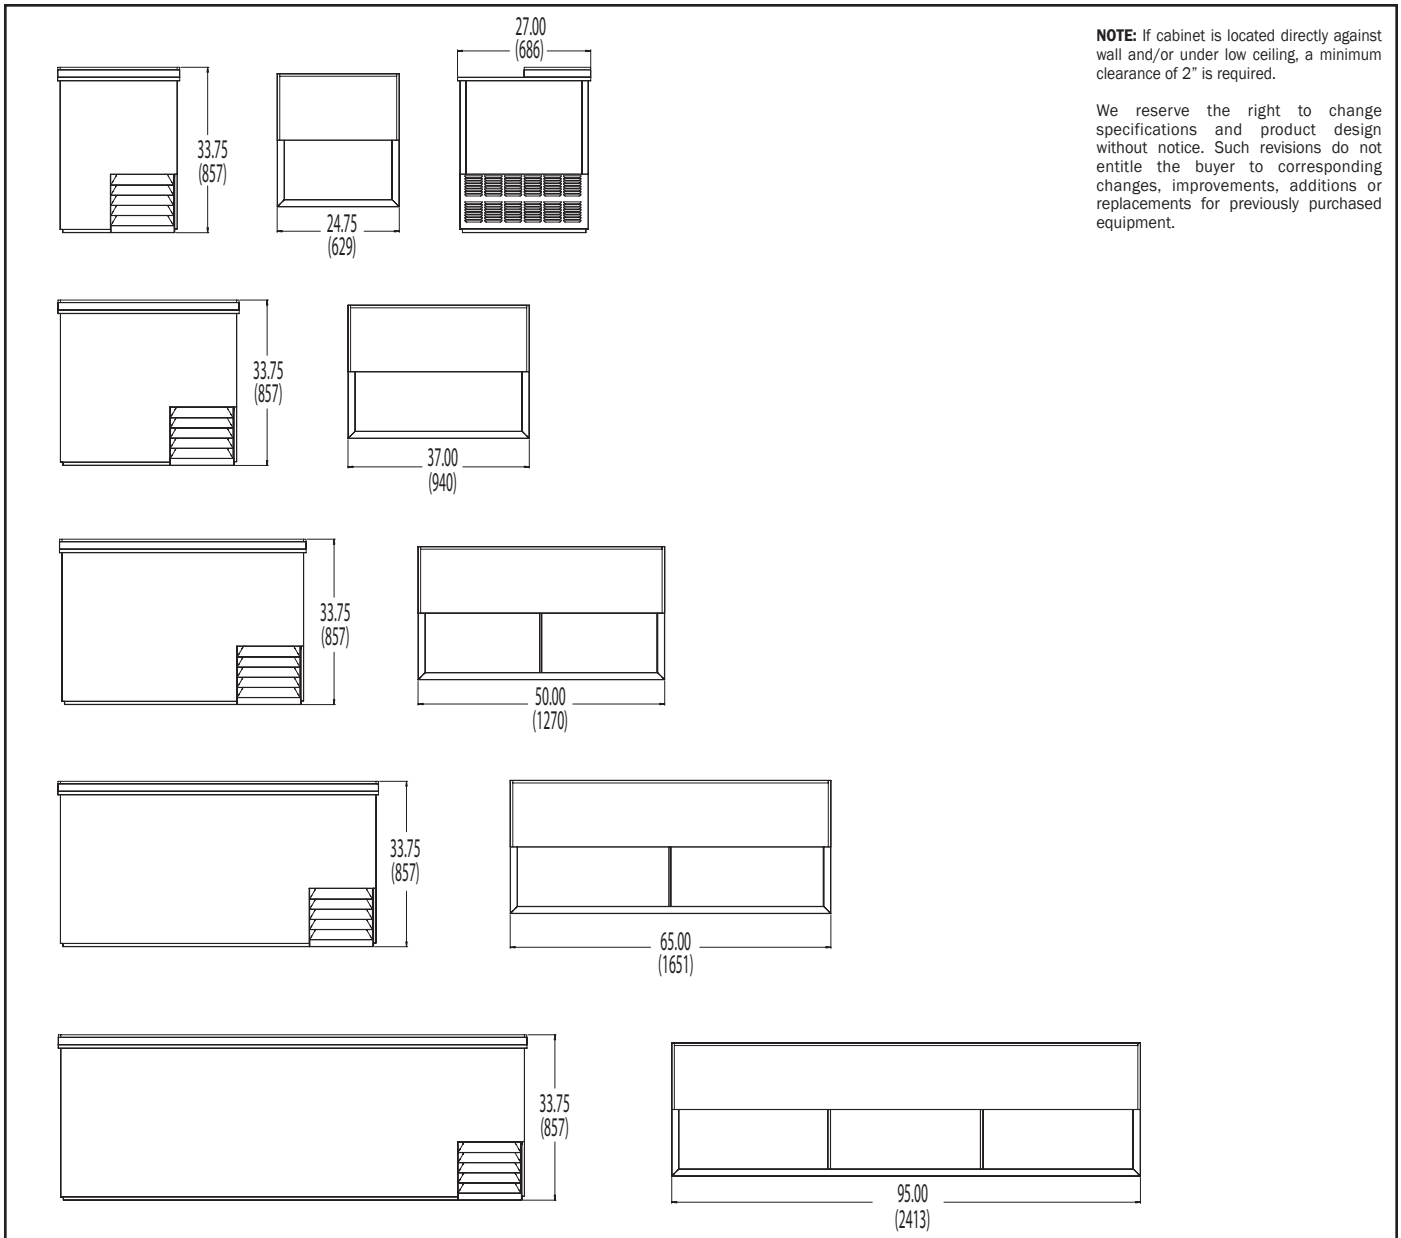

Approvals:		Victory Refrigeration specification sheets are available online at <a href="http://www.victory-refrig.com">www.victory-refrig.com</a> .
------------	--	---

CHARACTERISTICS	VDW-24-4	VDW-37-12	VDW-50-18	VDW-65-24	VDW-95-38
Width, Overall	24 3/4	37	50	65	95
Depth, Overall	27	27	27	27	27
Height, Overall	33 3/4	33 3/4	33 3/4	33 3/4	33 3/4
Lids	1	1	2	2	3
Dividers	2	2	3	4	8
Cases (12 oz. cans)	7	18	23 3/4	34 3/4	55 3/4
Cases (12 oz. bottles)	4	12	18	24	38
Capacity Net (cubic feet)	21.5	23.7	46.5	48.0	70.1
Cabinet Voltage	115/60/1	115/60/1	115/60/1	115/60/1	115/60/1
Condensing Unit Size (HP)	1/5	1/5	1/3	1/3	1/2
Total Amperes	5.6	5.6	8.4	8.9	11.8

crated dim. & wts.	Ht.	Width	Depth	Lbs
VDW-24-4	39 1/4	41	30	175
VDW-37-12	39 1/4	41	30	208
VDW-50-18	39 1/4	57 3/4	30	258
VDW-65-24	39 1/4	71 3/4	30	304
VDW-95-38	39 1/4	102 3/4	30	420

Dimensional tolerance ± 1/4" Metric dimensions (MM)