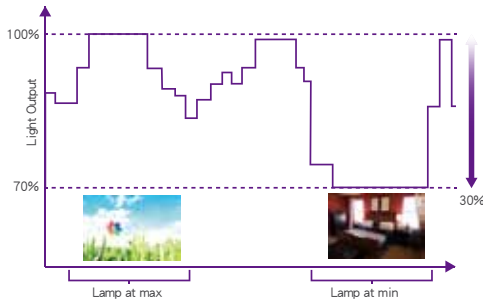

Special Feature

Dynamic Movie mode for amazing contrast

Dynamic Movie mode enhances image clarity, increases lamp life, and reduces power consumption and noise. Whether you're teaching, making a business presentation or enjoying entertainment, Dynamic Movie mode provides the best images for a high-quality viewing experience.