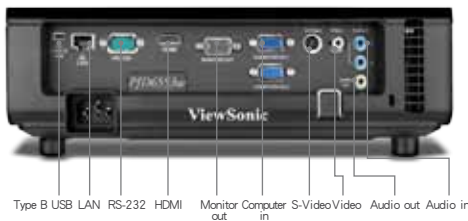

Special Feature

Dynamic Movie mode for amazing contrast

Dynamic Movie mode enhances image clarity, increases lamp life, and reduces power consumption and noise. Whether you're teaching, making a business presentation or enjoying entertainment, Dynamic Movie mode provides the best images for a high-quality viewing experience.

DynamicEco™ mode to save up to 70% power

ViewSonic's exclusive DynamicEco™ mode reduces projector brightness to 30% to extend lamp life and lower energy consumption. DynamicEco™ mode will automatically kick in when no signal is present, or can be manually enabled through a button on the remote. It also reduces fan noise to eliminate distractions.

Specifications

PJD6553w

Item	Content		
Display	Type	TI DMD 0.65"	
	Resolution	1280 (H) x 800 (V)	
	Lens	1.3X	
	Keystone Correction	+40 ~ -40	
	Projection Size	29" ~ 306"	
	Projection Distance	1.5 ~ 6 meters	
	Throw Ratio	1.21 ~ 1.57	
	Lamp	OSRAM	
	Lamp Life (Normal / Eco Mode)	3,500 / 5,000	
	Brightness (Max.)	3,500	
	Contrast Ratio (Max.)	15,000:1	
Audio	Aspect Ratio	4:3 / 16:9	
	Color Depth	TI BrilliantColor™ Technology	
	Color Wheel	6-Seg RGBCYW	
	Speaker	10W *1	
	Input Signal	Computer and Video	NTSC M (3.58 MHz), 4.43 MHz PAL (B, D, G, H, I, M, N, 60) SECAM (B, D, G, K, K1, L) 480i and 576i 480p and 576p 720p, 1080i, 1080p
Compatibility	Frequency	Horizontal: 31-100 kHz ; Vertical: 48-120 Hz	
	PC	1024 x 768 @ 60Hz (Native)	
Connector	MAC	1024 x 768 @ 75Hz (MAC adaptor may be required)	
	RGB Input	DB-15 *2	
	RGB Output	DB-15 *1	
	HDMI Interface	*1	
	Composite Input	RCA-1 *1	
	Component Input	Share with RGB (RGB *1)	
	Audio Input	3.5mm Mini-Mono Jack *2	
	Audio Output	3.5mm Mini-Mono Jack *1	
	RS232	DB-9 *1	
	RJ-45	Yes	
Power	Mini USB-B	*1 (Firmware Update / Mouse)	
	Power Voltage	120 V ~ 240 Vac 50 / 60 Hz	
	Power Consumption	361 W