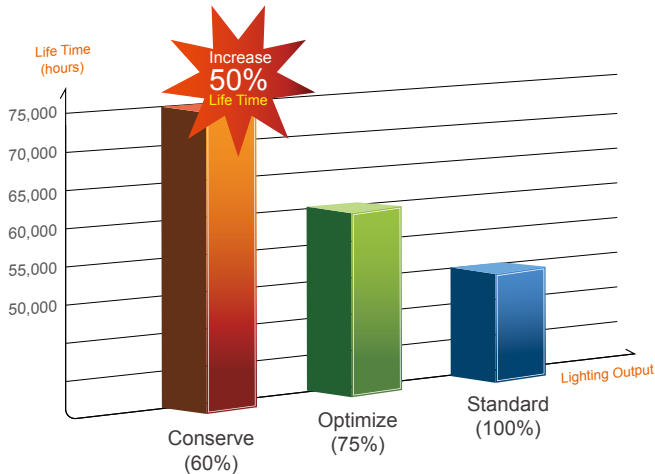

Special Features

Energy savings with ECO Mode

The ECO Mode function comes standard with all LED displays. Select from the "Optimize (75%)" or "Conserve (60%)" options to reduce display brightness and save up to 40% energy. Especially under low ambient light conditions, adjusting the brightness will improve visibility by reducing eye fatigue. It will also prolong the display's lamp life, helping you save money and save the planet.