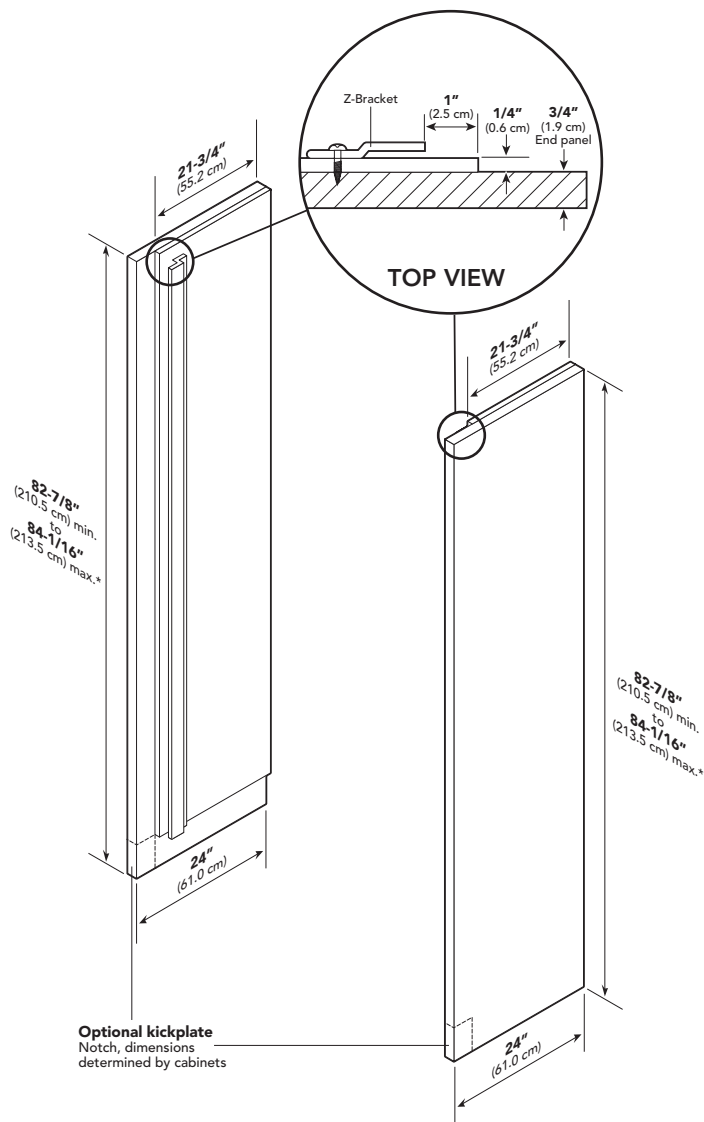

CUSTOM PANEL-REFRIGERATION

Built-In 30W. Full Height Wine Cellar—DFWB300

Dimensions & Specifications

CUSTOM PANEL DIMENSIONS

DFWB300

DFWB300

Overall panel width	28-5/8" (72.7 cm)
Overall panel height	69-1/2" (176.5 cm)
Overall panel depth	1-11/32" (3.4 cm)
Maximum panel weight	50 lbs. (22.7 kg)

CUSTOM PANEL-REFRIGERATION

Built-In 30"W. Full Height Wine Cellar—DFWB300

Dimensions & Specifications

CUSTOM SIDE PANEL DIMENSIONS

DFWB300

Note: Adding a 3/4" (1.9 cm) side panel adds an additional 3/4" (1.9 cm) to the overall width of the product for each side panel. Requires side panel hardware kit (Kit model number – SPHKDS)

DFWB300	
Overall panel width	3/4" (1.9 cm)
Overall panel height	82-7/8" (210.5 cm) min. to 84-1/16" (213.5 cm) max.*
Overall panel depth	24" (61.0 cm)

*Depending on how high leveling feet are raised and cabinet enclosure height.

CUSTOM PANEL-REFRIGERATION

Built-In 30"W. Full Height Wine Cellar—DFWB300

Dimensions & Specifications

CUSTOM SHELF FACING DIMENSIONS

DFWB300

DFWB300	
Overall shelf facing width	23-7/8" (60.6 cm)
Overall shelf facing height	
Short facing	1-7/16" (3.7 cm)
Tall facing	3-5/16" (8.4 cm)
Overall shelf facing depth	11/16" (1.7 cm)