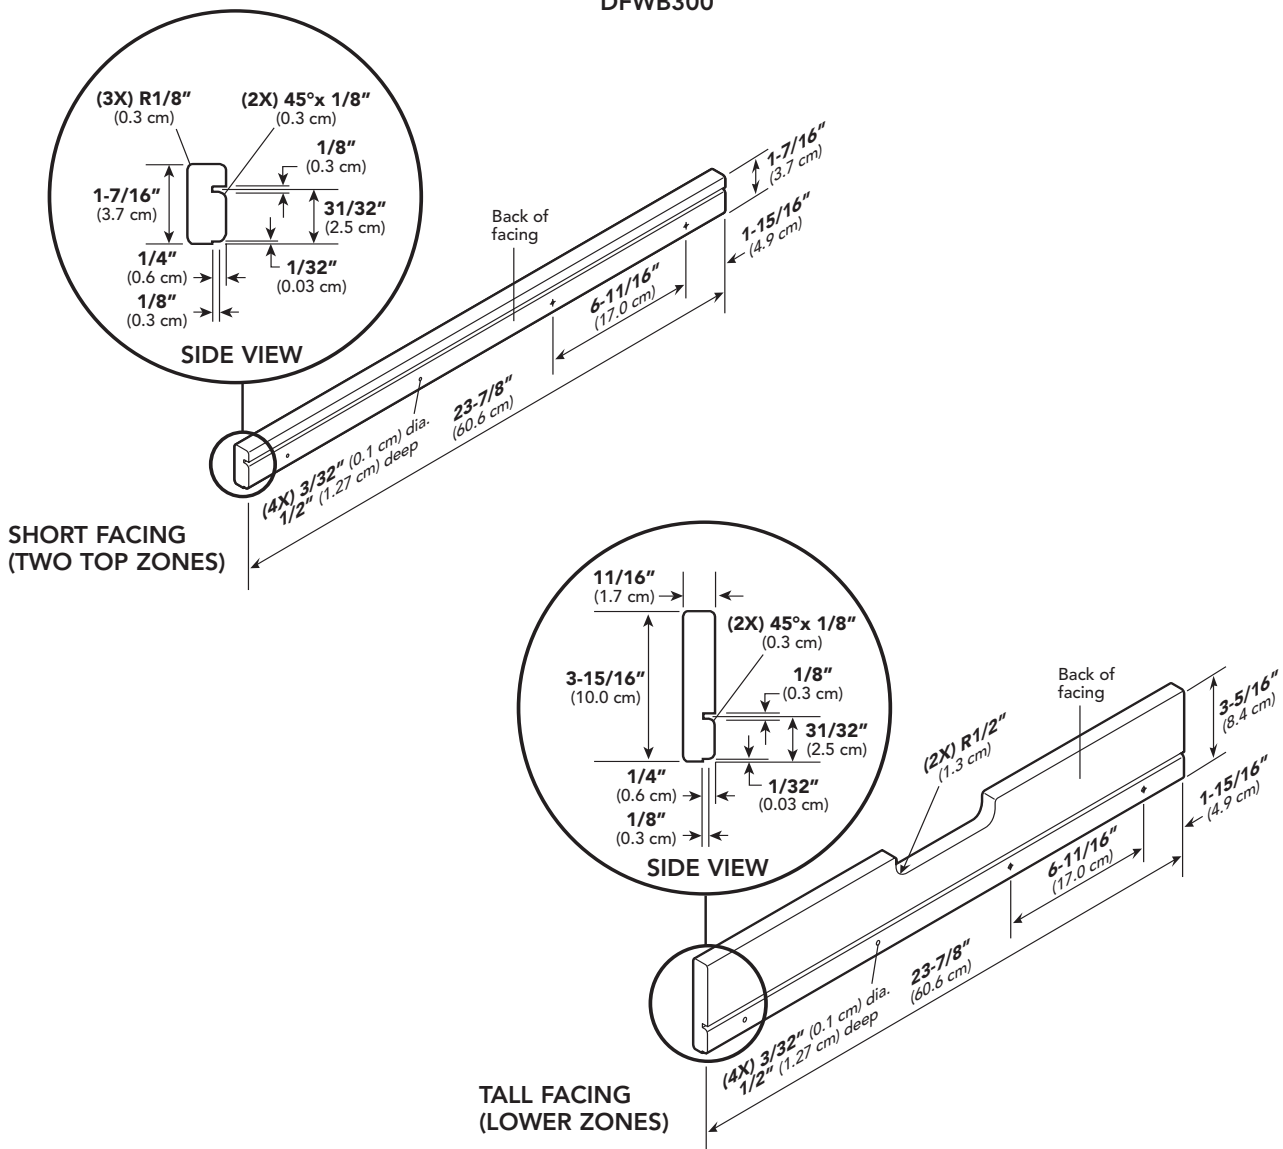

CUSTOM PANEL-REFRIGERATION

Built-In 30W. Full Height Wine Cellar—DFWB300

Dimensions & Specifications

CUSTOM PANEL DIMENSIONS

DFWB300

DFWB300

Overall panel width	28-5/8" (72.7 cm)
Overall panel height	69-1/2" (176.5 cm)
Overall panel depth	1-11/32" (3.4 cm)
Maximum panel weight	50 lbs. (22.7 kg)

CUSTOM PANEL-REFRIGERATION

Built-In 30"W. Full Height Wine Cellar—DFWB300

Dimensions & Specifications

CUSTOM SIDE PANEL DIMENSIONS

DFWB300

Note: Adding a 3/4" (1.9 cm) side panel adds an additional 3/4" (1.9 cm) to the overall width of the product for each side panel. Requires side panel hardware kit (Kit model number – SPHKDS)

DFWB300	
Overall panel width	3/4" (1.9 cm)
Overall panel height	82-7/8" (210.5 cm) min. to 84-1/16" (213.5 cm) max.*
Overall panel depth	24" (61.0 cm)

*Depending on how high leveling feet are raised and cabinet enclosure height.

CUSTOM PANEL-REFRIGERATION

Built-In 30"W. Full Height Wine Cellar—DFWB300

Dimensions & Specifications

CUSTOM SHELF FACING DIMENSIONS

DFWB300

DFWB300	
Overall shelf facing width	23-7/8" (60.6 cm)
Overall shelf facing height	
Short facing	1-7/16" (3.7 cm)
Tall facing	3-5/16" (8.4 cm)
Overall shelf facing depth	11/16" (1.7 cm)