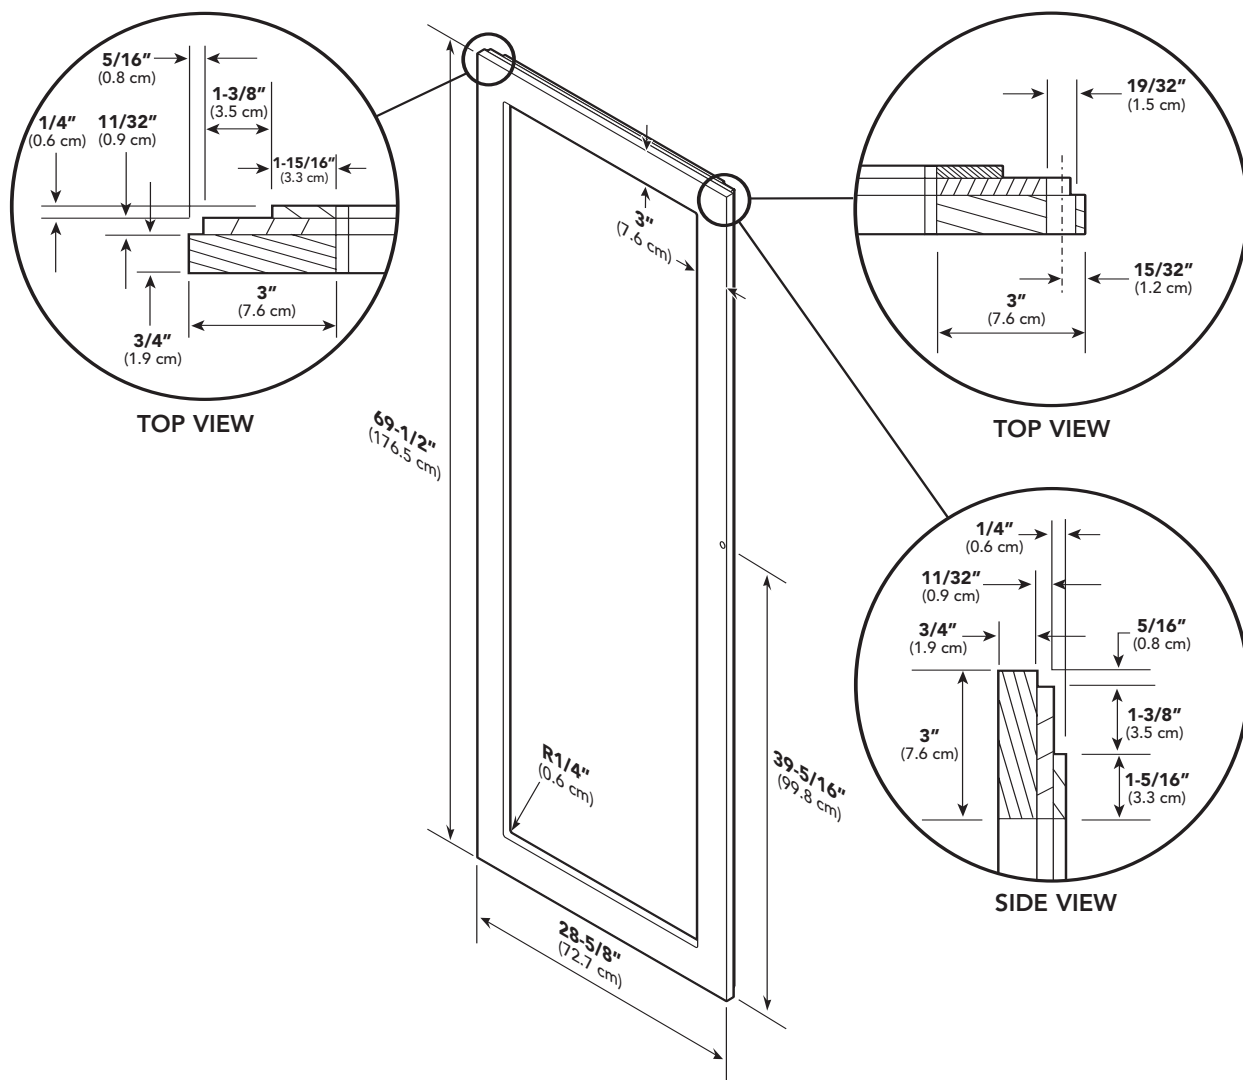

CUSTOM PANEL-REFRIGERATION

Built-In 30W. Full Height Wine Cellar—DFWB300

Dimensions & Specifications

CUSTOM PANEL DIMENSIONS

DFWB300

DFWB300

Overall panel width	28-5/8" (72.7 cm)
Overall panel height	69-1/2" (176.5 cm)
Overall panel depth	1-11/32" (3.4 cm)
Maximum panel weight	50 lbs. (22.7 kg)

CUSTOM PANEL-REFRIGERATION

Built-In 30"W. Full Height Wine Cellar—DFWB300

Dimensions & Specifications

CUSTOM SIDE PANEL DIMENSIONS

DFWB300

Note: Adding a 3/4" (1.9 cm) side panel adds an additional 3/4" (1.9 cm) to the overall width of the product for each side panel. Requires side panel hardware kit (Kit model number – SPHKDS)

DFWB300	
Overall panel width	3/4" (1.9 cm)
Overall panel height	82-7/8" (210.5 cm) min. to 84-1/16" (213.5 cm) max.*
Overall panel depth	24" (61.0 cm)

*Depending on how high leveling feet are raised and cabinet enclosure height.

CUSTOM PANEL-REFRIGERATION

Built-In 30"W. Full Height Wine Cellar—DFWB300

Dimensions & Specifications

CUSTOM SHELF FACING DIMENSIONS

DFWB300

DFWB300	
Overall shelf facing width	23-7/8" (60.6 cm)
Overall shelf facing height	
Short facing	1-7/16" (3.7 cm)
Tall facing	3-5/16" (8.4 cm)
Overall shelf facing depth	11/16" (1.7 cm)