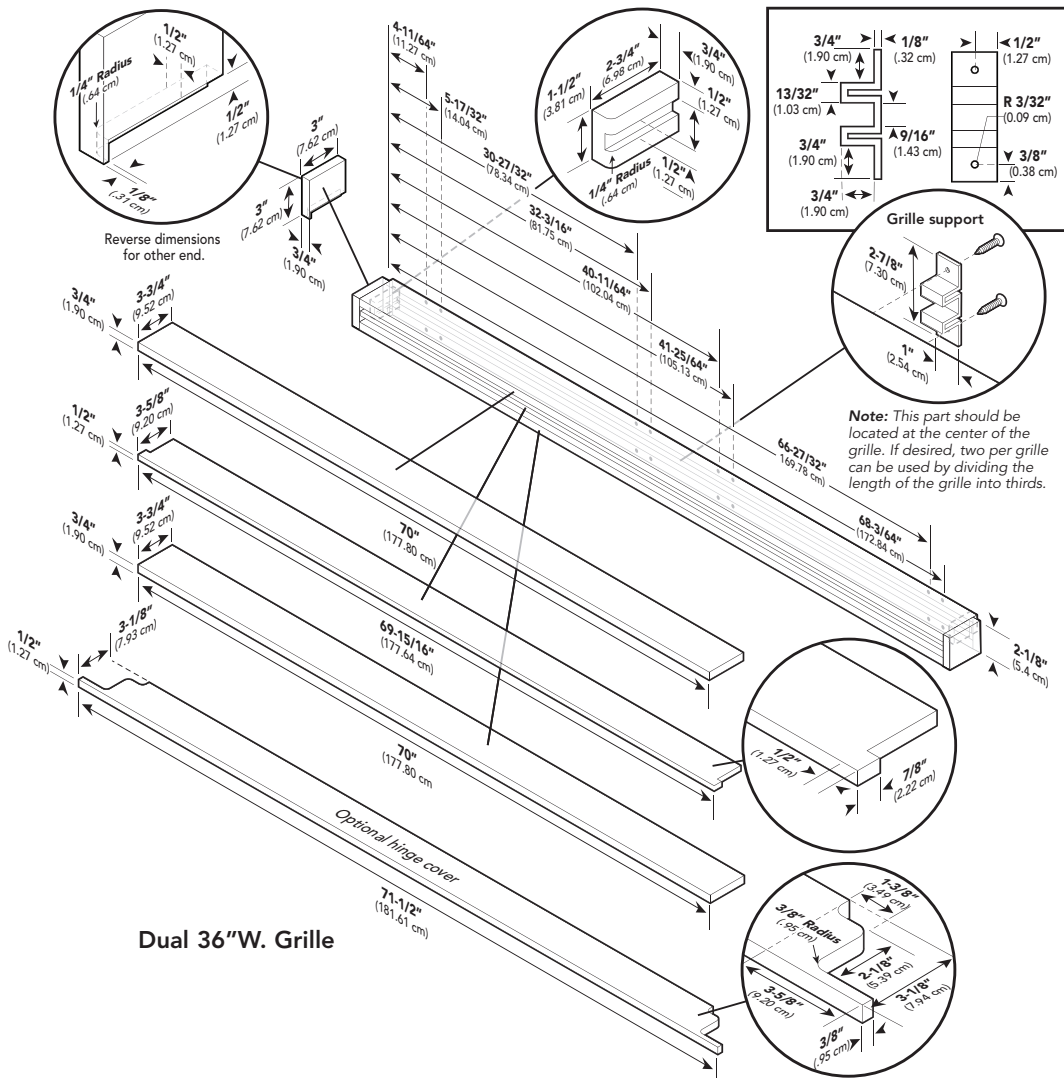

Dimensions & Specifications

CUSTOM GRILLE DIMENSIONS – DUAL 36"W. ALL REFRIGERATOR/ALL FREEZER INSTALLATION

Dual 36"W. Grille

Note: Dual units can only be made in a left and right hand configuration. To use a custom 72"W. grille, you must purchase the center trim kit FCTKSS.

DFRB364/DFFB364	
Overall grille width	71-1/2" (181.6 cm)
Overall grille height	3" (7.6 cm)
Overall grille depth	3-3/4" (9.5 cm)