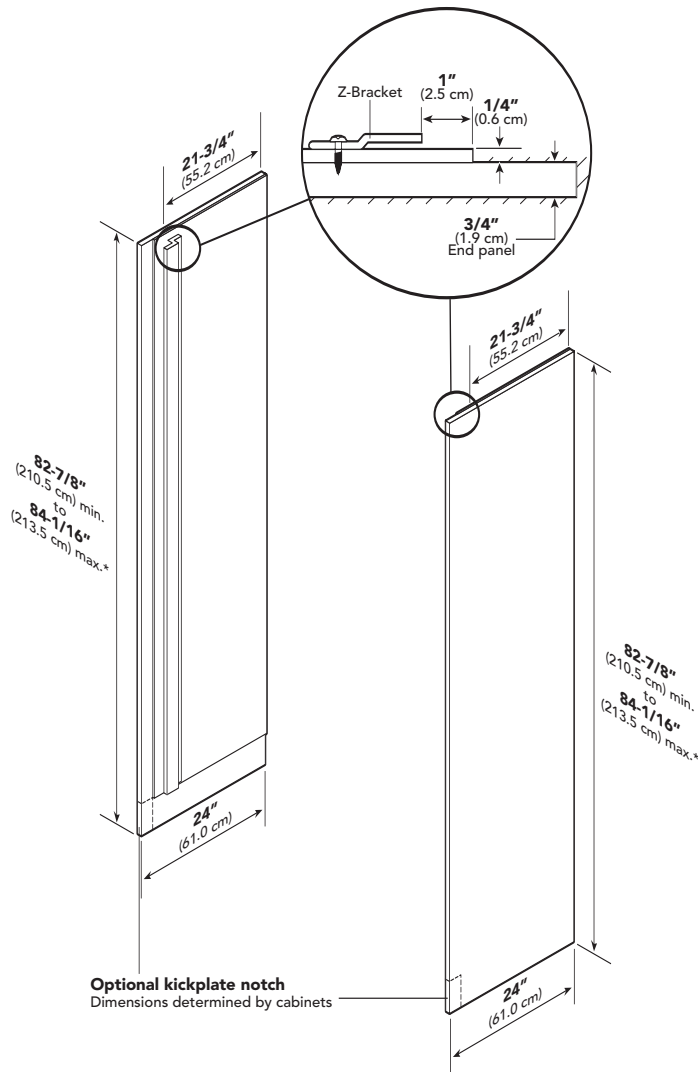

	DFRB304	DFRB364	DFFB304	DFFB364
Overall panel width	29-1/4" (74.3 cm)	35-1/4" (89.5 cm)	29-1/4" (74.3 cm)	35-1/4" (89.5 cm)
Overall panel height	<b>75-1/2" (191.8 cm)</b>			
Overall panel depth	<b>3/4" (1.9 cm)*</b>			
Maximum panel weight	50 lbs. (22.7 kg)	60 lbs. (27.2 kg)	50 lbs. (22.7 kg)	60 lbs. (27.2 kg)

### Dimensions & Specifications

#### CUSTOM SIDE PANEL DIMENSIONS

DFRB304

DFRB364

DFFB304

DFFB364

**Note:** Adding a 3/4" (1.9 cm) side panel adds an additional 3/4" (1.9 cm) to the overall width of the product for each side panel. Requires side panel hardware kit (Kit model number – SPHKDS)

#### DFRB304/DFRB364/DFFB304/DFRB364

Overall panel width	3/4" (1.9 cm)
Overall panel height	82-7/8" (210.5 cm) min. to 84-1/16" (213.5 cm) max.*
Overall panel depth	24" (61.0 cm)

\*Depending on how high leveling feet are raised and cabinet enclosure height.