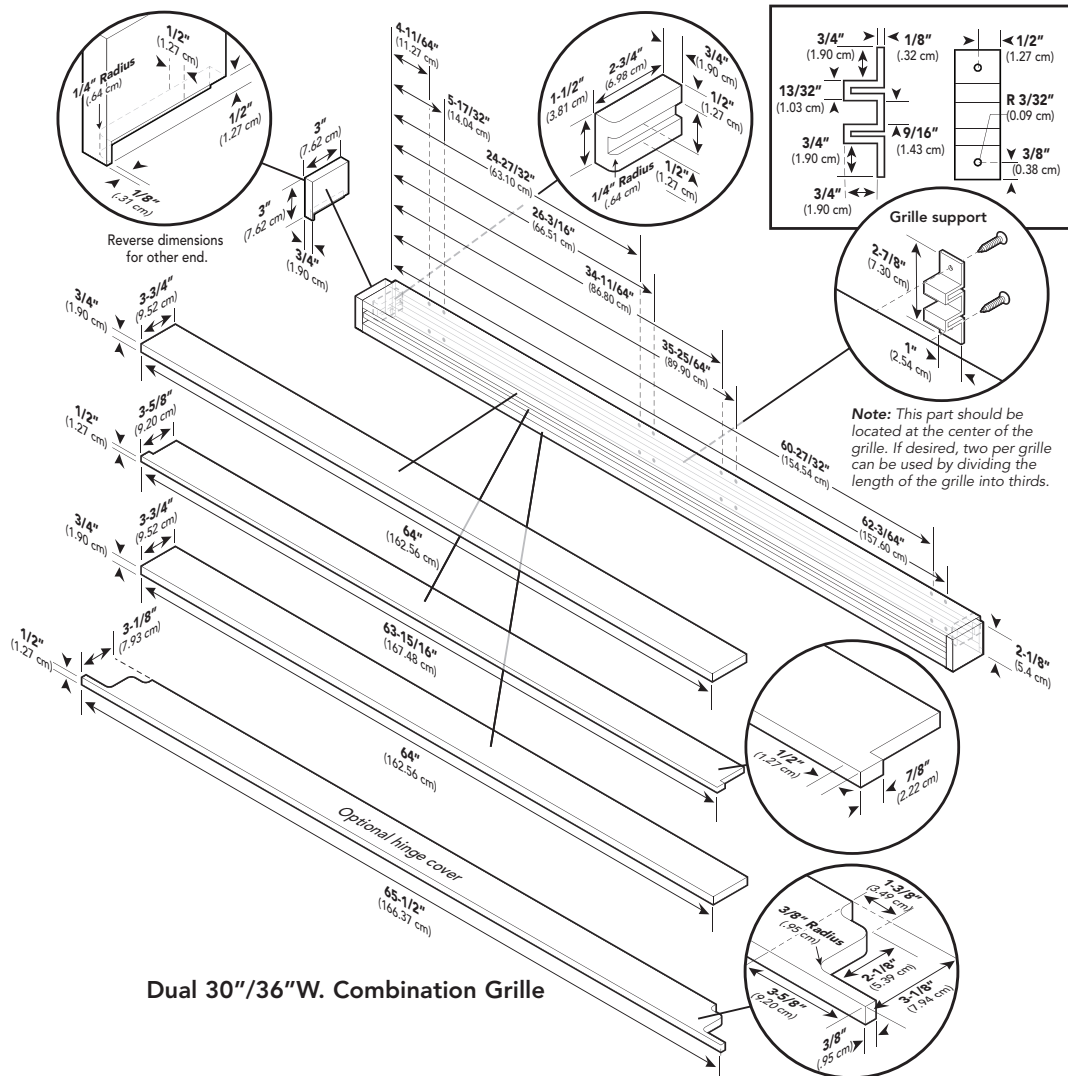

DFRB304

DFRB364

DFFB304

DFFB364

Note: Dual units can only be made in a left and right hand configuration. To use a custom 66"W. grille, you must purchase the center trim kit FCTKSS.

	DFRB304	DFRB364	DFFB304	DFFB364
Overall grille width			65-1/2" (166.4 cm)	
Overall grille height			3" (7.6 cm)	
Overall grille depth			3-3/4" (9.5 cm)