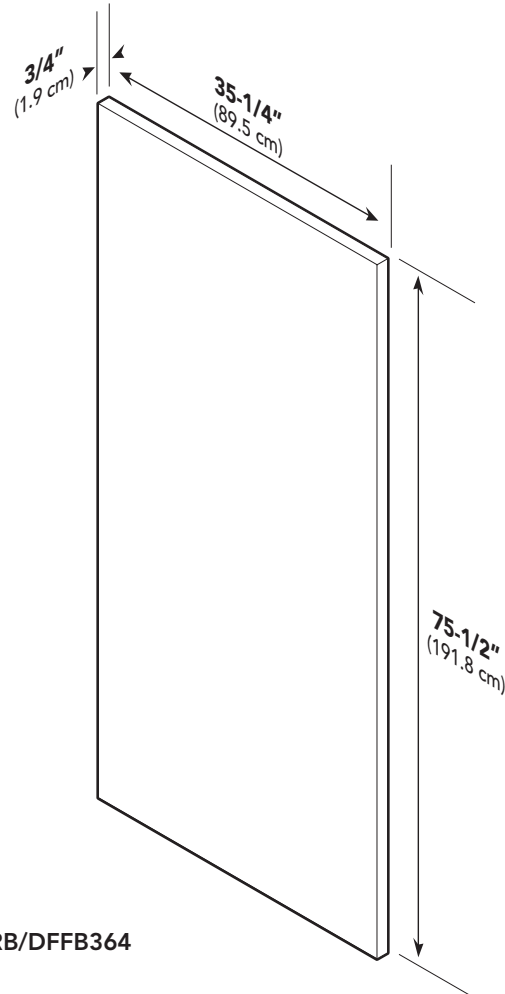

### Dimensions & Specifications

#### CUSTOM PANEL DIMENSIONS

DFRB304

DFRB364

DFFB304

DFFB364

DFRB/DFFB304

DFRB/DFFB364

**Note:** Panel overlays must be dry, solid, straight one piece panels. The use of multiple panel pieces to achieve the dimensions is not recommended.

**Note:** A 1/4" wood filler or insulation filler must be used between the door and 3/4" wood panel to prevent condensation from forming. The dimensions of the wood filler are 1/4" smaller than the dimensions shown.

	DFRB304	DFRB364	DFFB304	DFFB364
Overall panel width	29-1/4" (74.3 cm)	35-1/4" (89.5 cm)	29-1/4" (74.3 cm)	35-1/4" (89.5 cm)
Overall panel height	<b>75-1/2" (191.8 cm)</b>			
Overall panel depth	<b>3/4" (1.9 cm)*</b>			
Maximum panel weight	50 lbs. (22.7 kg)	60 lbs. (27.2 kg)	50 lbs. (22.7 kg)	60 lbs. (27.2 kg)