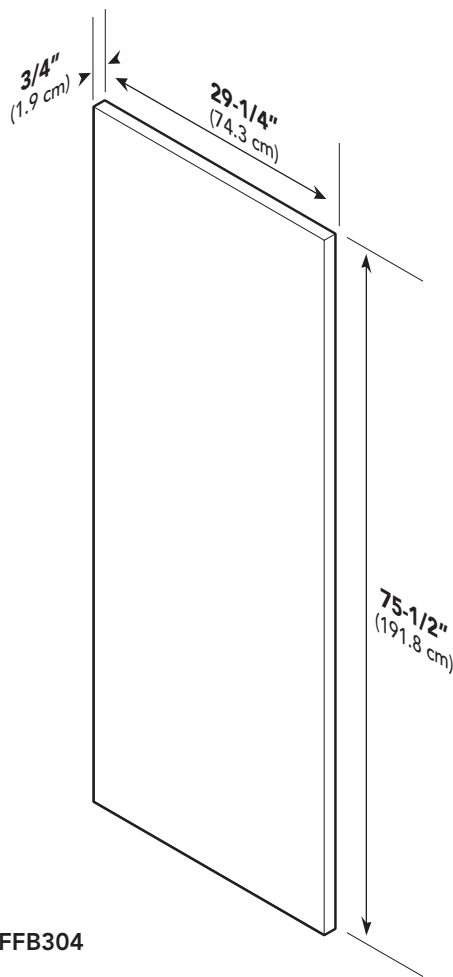

### Dimensions & Specifications

#### CUSTOM PANEL DIMENSIONS

DFRB304

DFRB364

DFFB304

DFFB364

DFRB/DFFB304

DFRB/DFFB364

**Note:** Panel overlays must be dry, solid, straight one piece panels. The use of multiple panel pieces to achieve the dimensions is not recommended.

**Note:** A 1/4" wood filler or insulation filler must be used between the door and 3/4" wood panel to prevent condensation from forming. The dimensions of the wood filler are 1/4" smaller than the dimensions shown.

	DFRB304	DFRB364	DFFB304	DFFB364
Overall panel width	29-1/4" (74.3 cm)	35-1/4" (89.5 cm)	29-1/4" (74.3 cm)	35-1/4" (89.5 cm)
Overall panel height	<b>75-1/2" (191.8 cm)</b>			
Overall panel depth	<b>3/4" (1.9 cm)*</b>			
Maximum panel weight	50 lbs. (22.7 kg)	60 lbs. (27.2 kg)	50 lbs. (22.7 kg)	60 lbs. (27.2 kg)