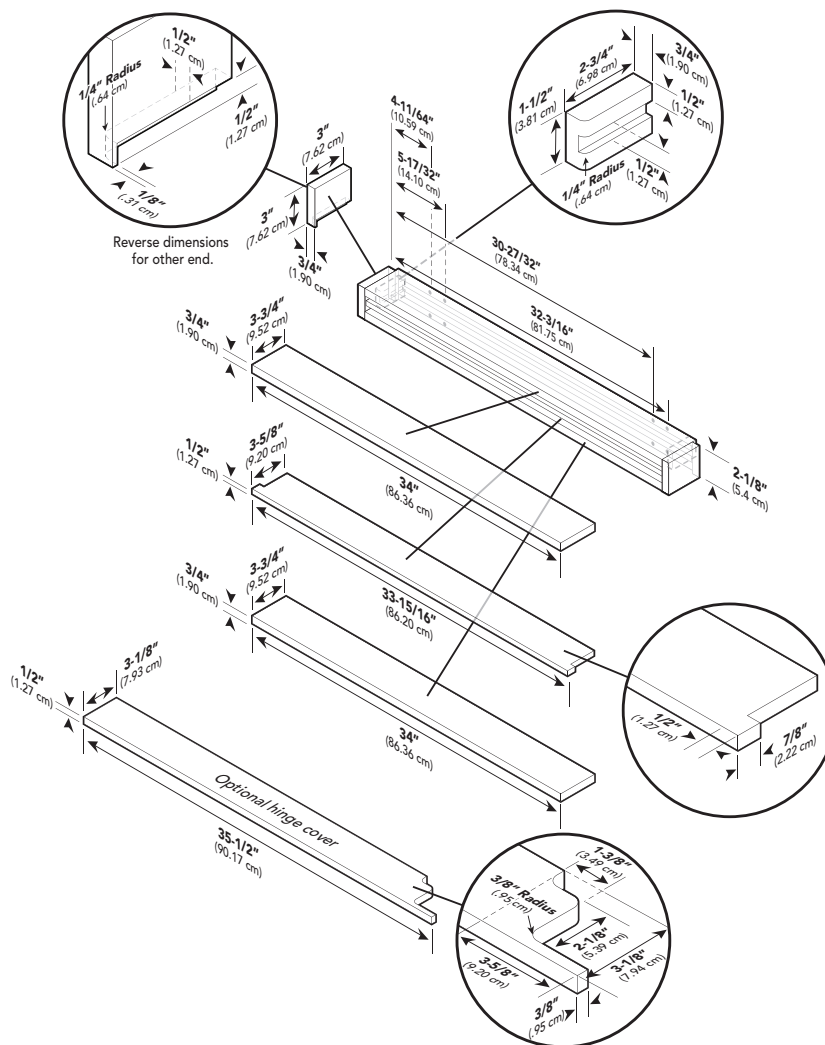

### Dimensions & Specifications

#### CUSTOM GRILLE DIMENSIONS

DFRB364

DFFB364

<b>DFRB/DFFB364</b>	
Overall grille width	<b>35-1/2" (90.1 cm)</b>
Overall grille height	<b>3" (7.6 cm)</b>
Overall grille depth	<b>3-3/4" (9.5 cm)</b>

## Dimensions & Specifications