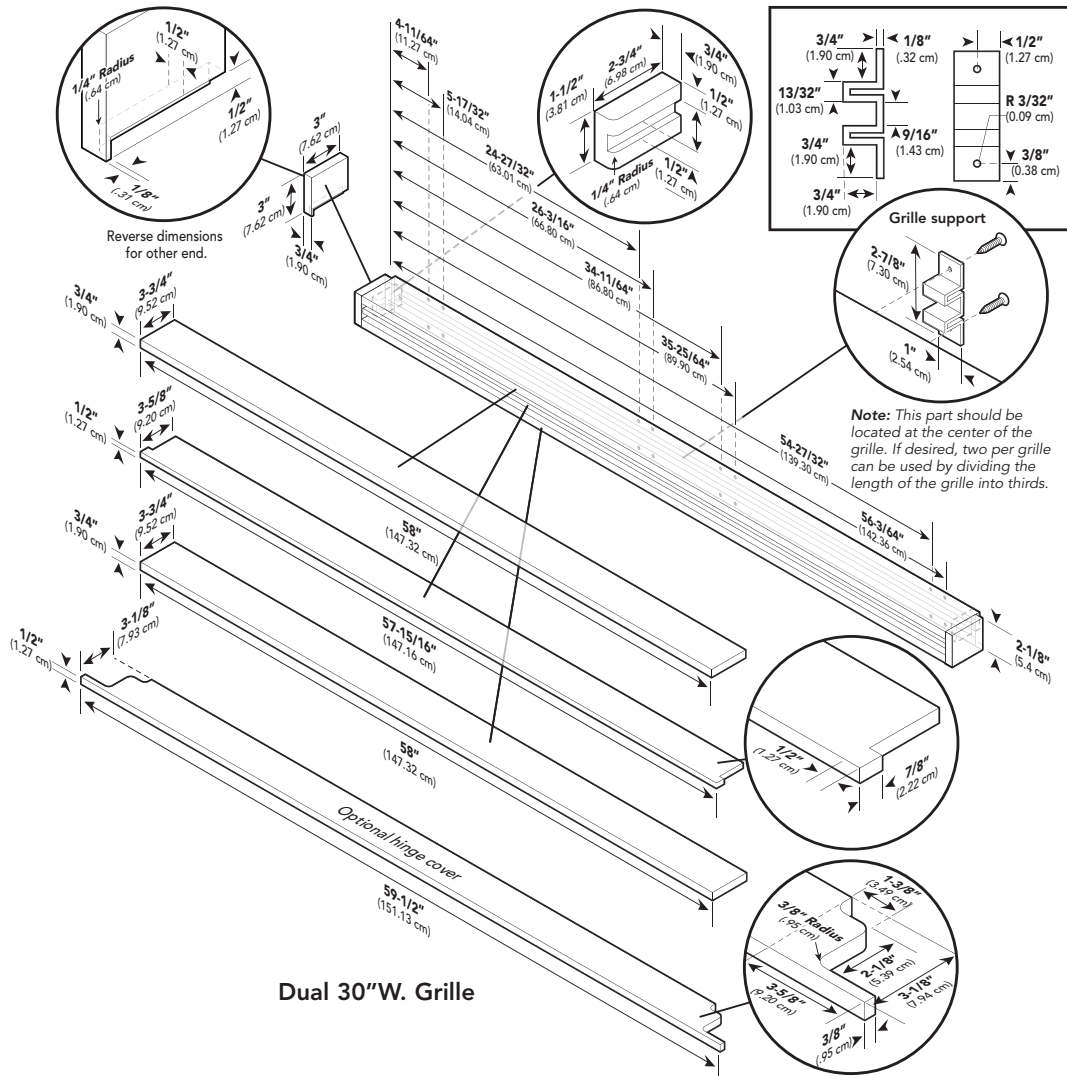

Dimensions & Specifications

CUSTOM GRILLE DIMENSIONS – DUAL 30"W. ALL REFRIGERATOR/ALL FREEZER INSTALLATION

Note: Dual units can only be made in a left and right hand configuration. To use a custom 60"W. grille, you must purchase the center trim kit FCKSS.

DFRB304/DFFB304	
Overall grille width	59-1/2" (151.1 cm)
Overall grille height	3" (7.6 cm)
Overall grille depth	3-3/4" (9.5 cm)