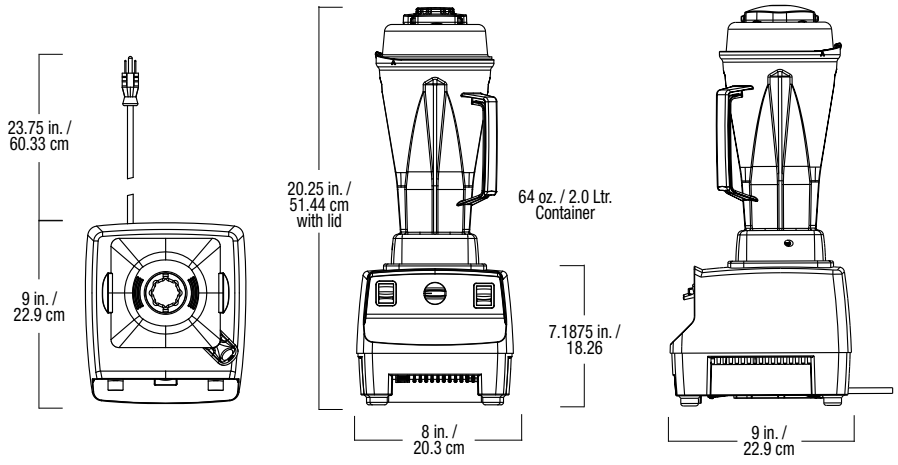

## 2-PIECE LID WITH REMOVABLE PLUG

TAPA DE 2 PIEZAS CON TAPÓN AMOVIBLE

- Flexible rubber lid provides the best seal while operating
- Add ingredients while blending with the removable lid plug
- Tapa flexible de goma deja el vaso sellado mientras funciona
- Agrega ingredientes mientras licua con el tapón amovible

### SPECIFICATIONS FOR #748

Motor:..... ≈ 2 peak HP  
 Electrical:..... 120V, 50/60 Hz, 11.5 Amps  
 Pack: ..... Includes 1 Drink Machine Two-Speed with 64 oz. / 2.0 Ltr. Standard Container and Blade  
 Net Weight:..... 13 lbs. / 5.9 kg  
 Product Dimensions:.. 20.25 in. / 51.44 cm HIGH  
 8 in. / 20.3 cm WIDE  
 9 in. / 22.9 cm DEEP