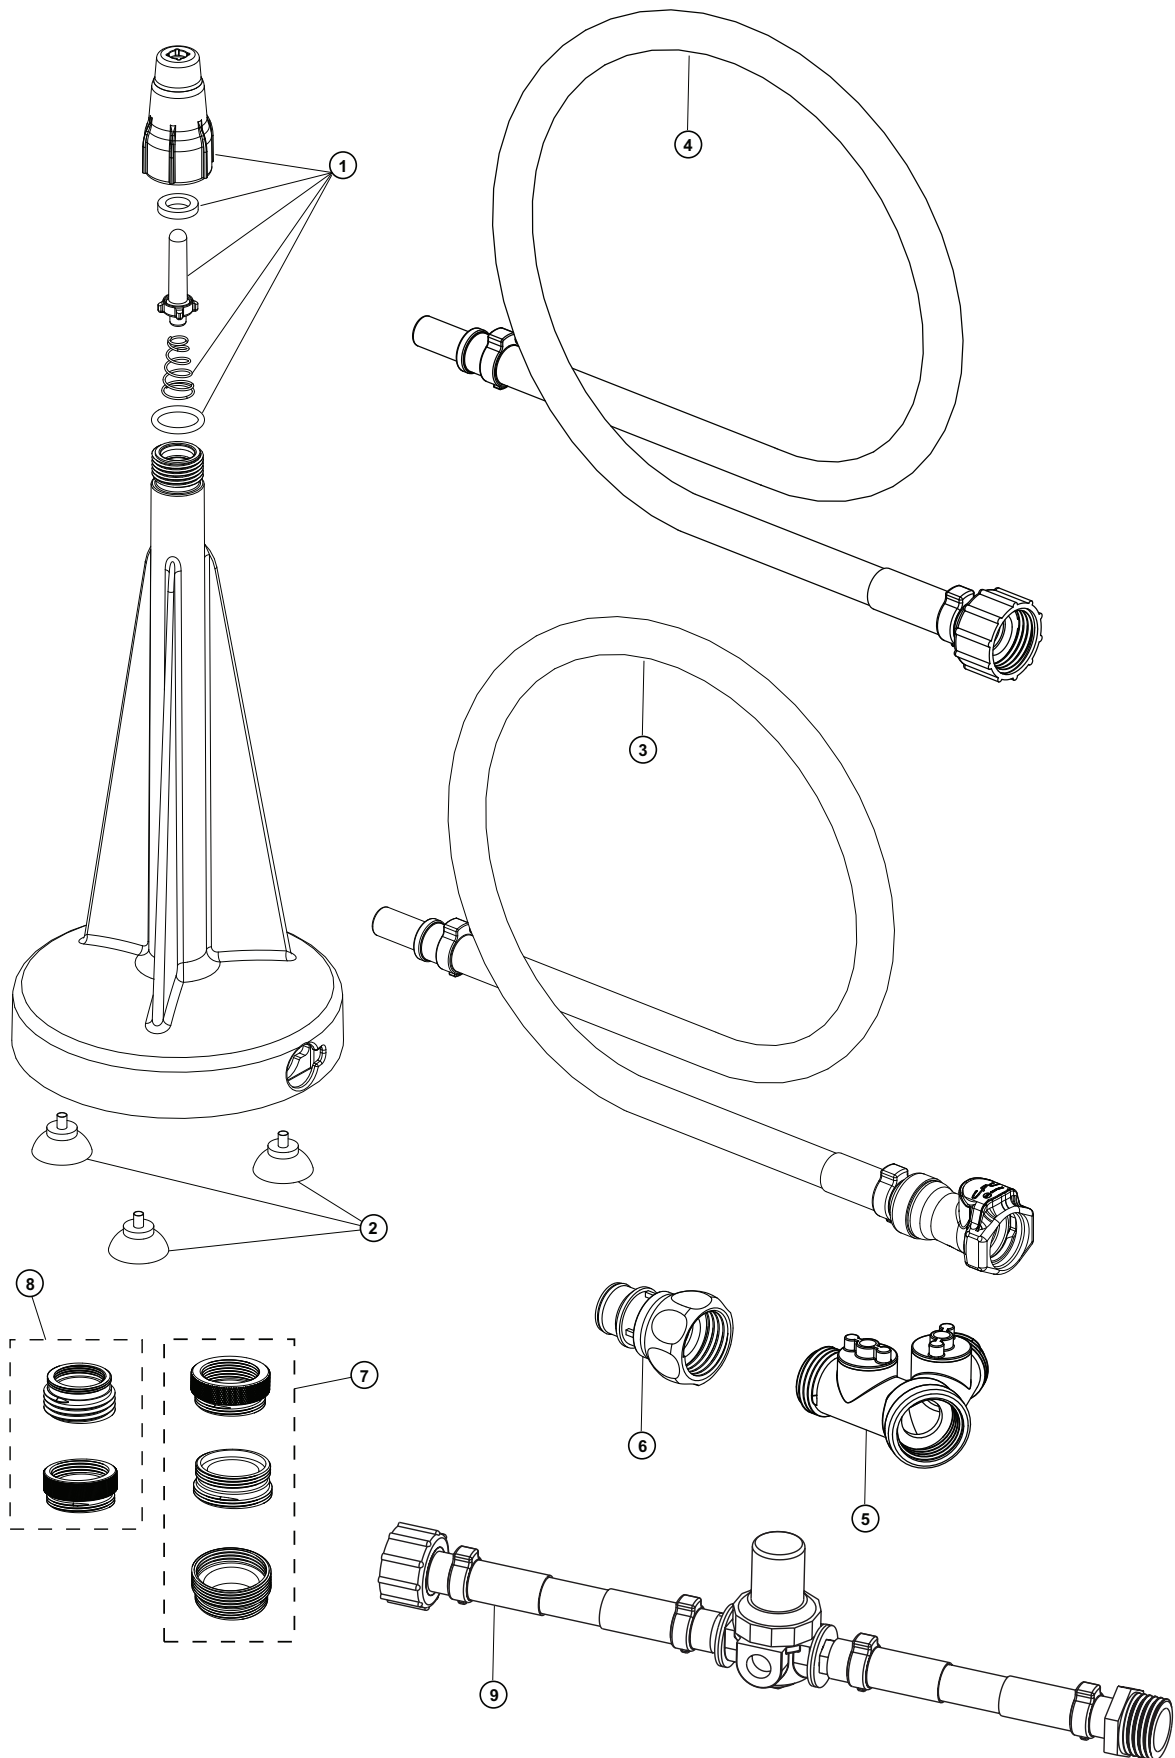

Rinse-o-matic®

Rinse-o-matic® Parts List

NO.	PART NO.	DESCRIPTION	MODEL	QTY./ PACK
1	1411	Sprayhead/Activator Replacement Kit	All	1
2	1413	Feet Replacement Kit (3)	All	3
3	1422	Hose Replacement Kit	1410	1
4	1424	Hose Replacement Kit	1420	1
5	1419	Y Faucet Connector	1410	1
6	1437	Quick Disconnect Insert (Male)	1410	1
7	1415	Faucet Adapter Kit	1410	1
8	1426	Faucet Adapter Kit	1420	1
9	1439	Pressure Regulator Kit	All	1