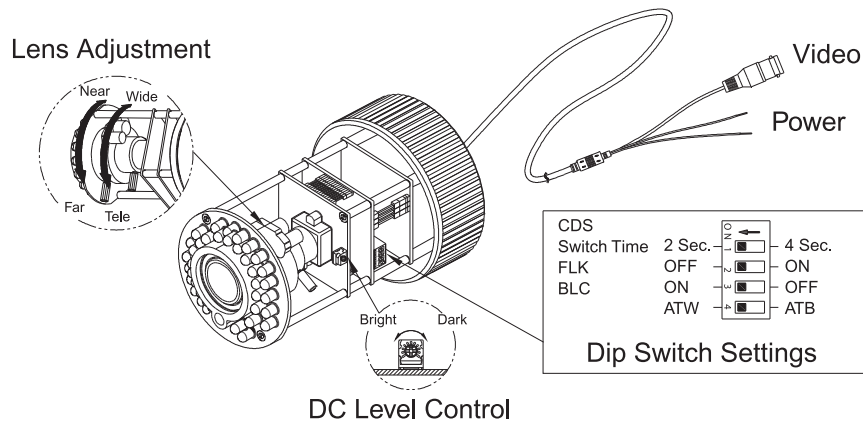

CAUTION - To reduce the risk of electric shock, do not perform any servicing other than contained in these operating instructions unless you are qualified to do so.

LENS ADJUSTMENT