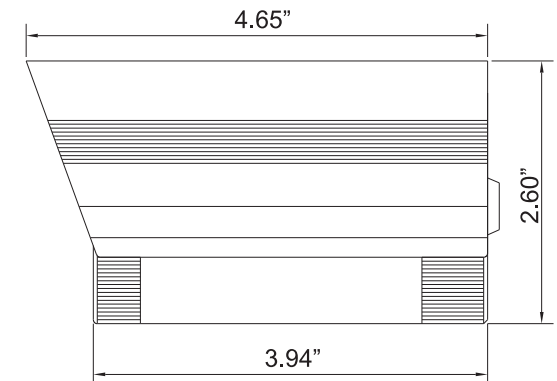

SPECIFICATIONS

VTC-IRLED30HD

Pick up Element	1/3" Color CCD Image Sensor
Effective Pixels	768 x 494
Resolution	480 TV Lines
Minimum Illumination	0 Lux (IR On)
S/N Ratio	More than 48dB(AGC off)
Electronic Shutter	1/60 to 1/100,000 sec.
White Balance	AWB
Video Output	1.0 Vp-p composite, 75 Ohm
Lens	4.3mm Included (3.6, 6, 8, 12, 16, 25mm Optional)
IR LED	30 850nm IR LED's
Operation Temperature	14° ~ 122° F (-10° ~ 50° C)
Power Source	Dual Voltage: 12VDC/24VAC
Power Consumption	IR Off: 160 mA / IR On: 340 mA (*At Power Input)
Dimensions	2.36" x 3.94" (60mm x 100mm)

* Remember to consider the factors that effect Voltage Drop including wire gauge, quality, interference and cable length.