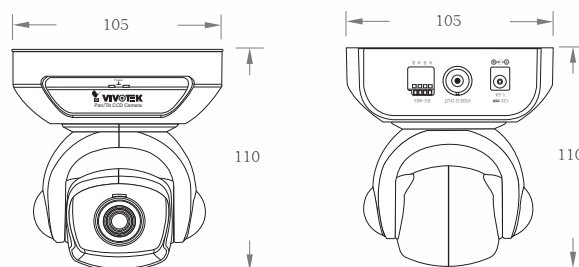

Vivotek *IP Surveillance System*

Pan/Tilt CCTV Camera PT1111M/1121M

The Vivotek PT1111M/1121M is a cost effective and easy-to-install Pan/Tilt CCTV camera ideal for CCTV installers. Unlike the traditional bulky Pan/Tilt CCTV camera, Vivotek PT1111M/1121M with a stylish shape is extremely compact and light-weight. Built-in "Pelco D" protocol, PT1111M/1121M is capable of working with most DVRs, controllers and video servers. High quality 1/3" CCD sensor provides the sharp image while the wide-range pan/tilt effectively increases the viewing angle. The included ceiling mount kit and available remote control make the installation and operation much easier!

Features

- RS-485 control interface
- Use "Pelco D" protocol; work with most DVRs and Video Servers
- Compact size and light-weight
- Cost effective and easy to install
- Wide-range Pan/Tilt operation
- Camera ID setting (1~254)
- High quality 1/3" CCD sensor
- Included ceiling mount kit
- IR remote control available

Technical Specifications

PT1111M/PT1121M

Image sensor	1/3" Color CCD	Pan Angle	-135° ~ +135°
Picture Elements	NTSC: 512*492/ PAL: 512*582	Pan Speed	2° ~ 65°/sec.
Horizontal Resolution	380TV Lines	Tilt Angle	-90° ~ +45°
H. Sync Frequency	NTSC: 15.734 KHz, PAL: 15.625 KHz	Tilt Speed	6° ~ 30°/sec.
V. Sync Frequency	NTSC: 59.94 KHz, PAL: 50 KHz	Control Interface	RS-485
Synchronization	Internal	Address Setting	1~254
Minimum Illumination	1.0 Lux at F2.0	Dimensions	115mm(L)*105mm(W)*110mm(H)
Back Light Compensation	ON/OFF switch	Weight	Net. 308g.
Electronic Shutter	AUTO, Range: 1/50(1/60) ~ 1/100,000 sec.	Power	12V DC
Auto Gain Control	AUTO	EMI & Safety	CE, FCC
Video Output	1 Vp-p, 75 Ohms		
Lens	Standard: 6mm/F1.8 Option: 3.6, 8, 12 mm/F2.0		