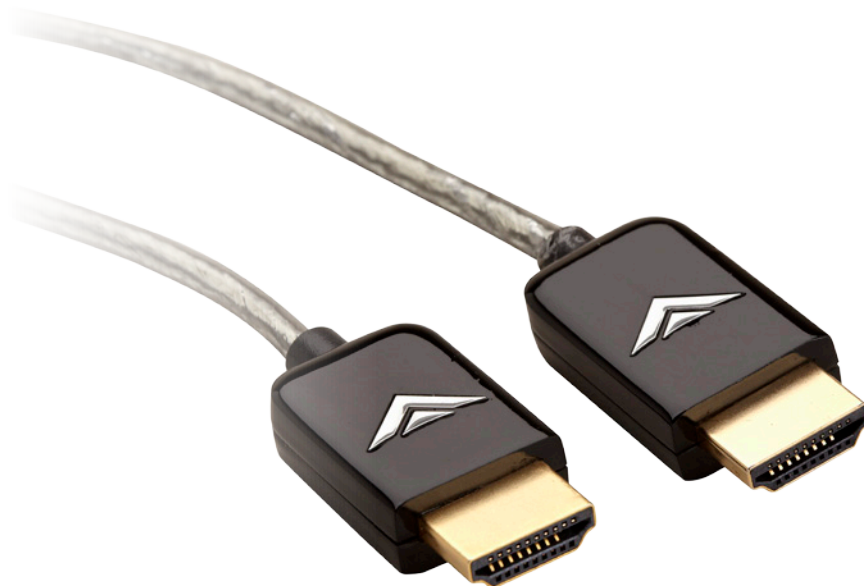

4FT HIGH SPEED HDMI® CABLE EXTREME SLIM SERIES

XCH508

TECH SPECS

Compatibility HDTVs (LED, LCD, OLED, Plasma, DLP), 3D, Blu-ray™ Players, DVD Players, HD Video Game Consoles, HD cable, fiber and satellite boxes

Audio Signal Supported LPCM, Dolby Digital, DTS, DVD-Audio, Super Audio CD, Dolby Digital Plus, Dolby TrueHD™, DTS-HD High Resolution Audio, DTS-HD Master Audio™, MPCM

Video Signal Supported 480i, 480p, 576i, 576p, 720p, 1080i, 1080p, 1440p, 1600p, 2160p

DIMENSIONS (W×H×D)

Product Dimensions	1.3" x 0.8" x 0.4"
Shipping Dimensions	4.5" x 9.0" x 1.25"
Shipping Weight	0.5 lbs

WARRANTY

1 year

HDMI®