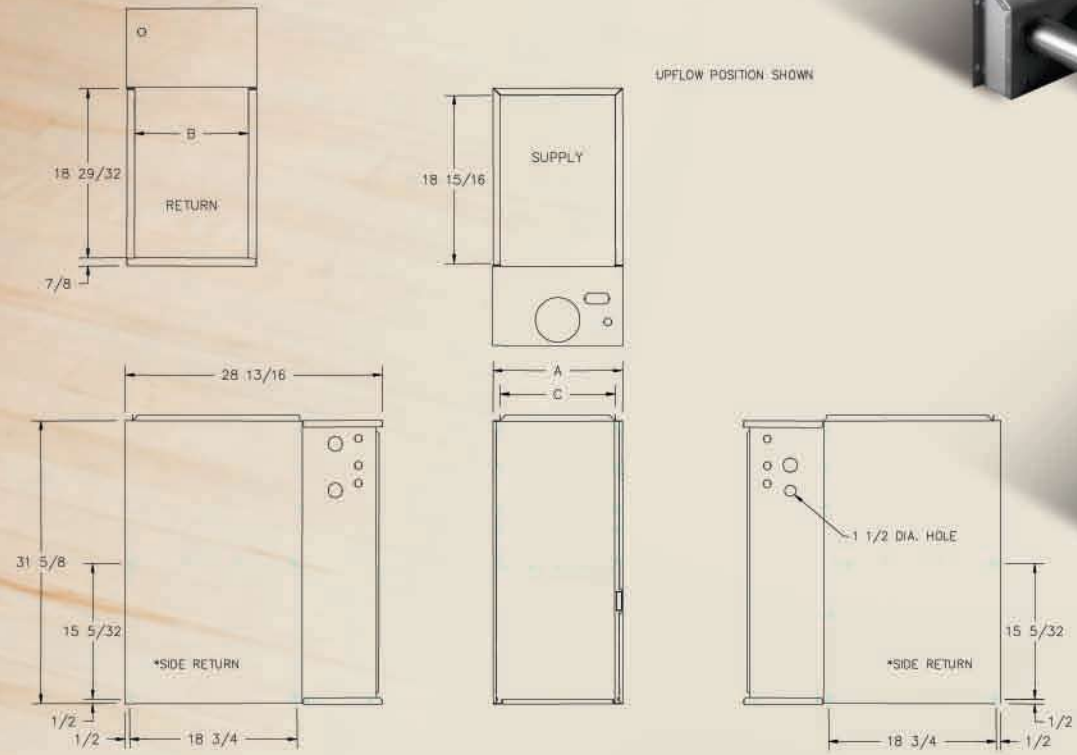

Gas Furnaces

Natural Gas to Propane (LP) Conversion Kits Available

UPFLOW POSITION SHOWN

Model	BTUH (input)	BTUH (output)	Max Cooling Tons	Blower (Direct Drive) Motor (HP) Size	Shipping Weight (lbs)	Cabinet Width (A)	Plenum Openings				High Speed CFM @ 0.5 Inches W.C.	Vent Size Inches
							Supply (C) Width	Supply (C) Depth	Return (B) Width	Return (B) Depth		
WMABA040NI2R	40,000	32,500	2	1/4 10-4	100	14-1/2"	12-15/16"	18-15/16"	12-3/4"	18-29/32"	805	3
WMABA040NI3R	40,000	32,500	3	1/3 10-6	110	14-1/2"	12-15/16"	18-15/16"	12-3/4"	18-29/32"	1,265	3
WMABA060NI2R	60,000	48,800	2	1/4 10-4	105	14-1/2"	12-15/16"	18-15/16"	12-3/4"	18-29/32"	850	4
WMABA060NI3R	60,000	48,800	3	1/3 10-6	110	14-1/2"	12-15/16"	18-15/16"	12-3/4"	18-29/32"	1,260	4
WMABA060NI4R	60,000	48,800	4	1/2 10-8	125	17-1/2"	15-15/16"	18-15/16"	15-3/4"	18-29/32"	1,635	4
WMABA080NI2R	80,000	65,000	2	1/4 10-4	113	14-1/2"	12-15/16"	18-15/16"	12-3/4"	18-29/32"	920	4
WMABA080NI3R	80,000	65,000	3	1/3 10-6	115	14-1/2"	12-15/16"	18-15/16"	12-3/4"	18-29/32"	1,230	4
WMABA080NI4R	80,000	65,000	4	1/2 10-8	125	17-1/2"	15-15/16"	18-15/16"	15-3/4"	18-29/32"	1,645	4
WMABA080NI5R	80,000	65,000	5	3/4 Dual 10-4	140	20-1/2"	18-15/16"	18-15/16"	18-3/4"	18-29/32"	1,930	4
WMABA100NI3R	100,000	81,300	3	1/3 10-6	125	17-1/2"	15-15/16"	18-15/16"	15-3/4"	18-29/32"	1,250	4
WMABA100NI4R	100,000	81,300	4	1/2 10-8	130	17-1/2"	15-15/16"	18-15/16"	15-3/4"	18-29/32"	1,580	4
WMABA100NI5R	100,000	81,300	5	3/4 Dual 10-4	145	20-1/2"	18-15/16"	18-15/16"	18-3/4"	18-29/32"	1,950	4
WMABA120NI4R	120,000	97,600	4	1/2 10-8	145	20-1/2"	18-15/16"	18-15/16"	18-3/4"	18-29/32"	1,655	4
WMABA120NI5R	120,000	97,600	5	3/4 Dual 10-4	150	20-1/2"	18-15/16"	18-15/16"	18-3/4"	18-29/32"	1,965	4
WMABA140NI4R	140,000	113,800	4	3/4 Dual 10-4	165	23-1/2"	21-15/16"	18-15/16"	21-3/4"	18-29/32"	1,860	4
WMABA140NI5R	140,000	113,800	5	3/4 Dual 10-6	165	23-1/2"	21-15/16"	18-15/16"	21-3/4"	18-29/32"	2,235	4