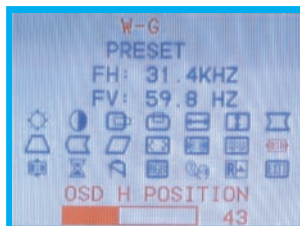

D9400/D9410 Series

Monitor Specifications

Digital Monitor

D9400

D9410

Push Button
Control Board

On-Screen Display

Power Input

Input Signals

- Video Input connector 1: 15 pin D-sub high density male; VGA compatible Analog .7 to 1volt level with 75 Ohm input.
- Video Input connector 2: 10 pin connector Analog 2.2 to 4 volt level at 250/350 Ohm; CGA/EGA 0.156 center header.
- Sync type: TTL & Standard CGA / EGA / VGA/ sync (positive or negative).
- Sync input: Separate or composite sync from 1 volt to 5 volt input.
- Sync Input Impedance: 2.2K Ohm (H sync and V sync)
- Horiz. / Vert. sync frequency: 15.75 to 40 KHz / 40 to 100 Hz.

Light Output

- 70 Ft-L min. (center block)

Geometry

- Horizontal linearity: Less than 7% Vertical linearity: Less than 5%
- Picture size regulation: 2%
- Geometric distortion: ±2% max.

User Controls Digitally Controlled