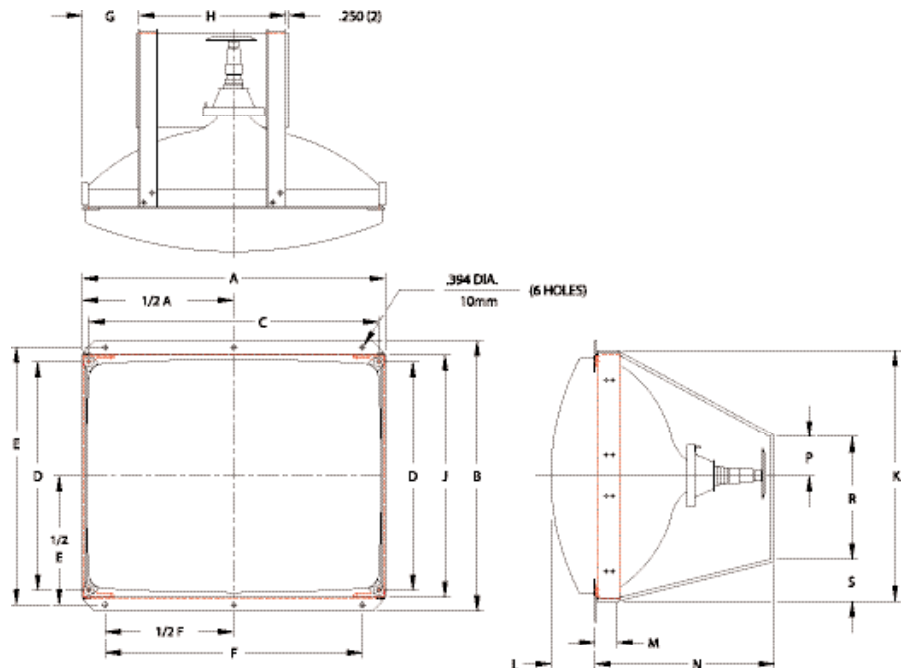

33" Digital Monitor

Dimensions shown are for reference only. Specifications subject to change without notice.

9500 W. 55th Street, Suite A
McCook, IL 60525
Tel: 708-290-2100 • 800-336-6630
Fax: 708-290-2200
www.wellsgardner.com