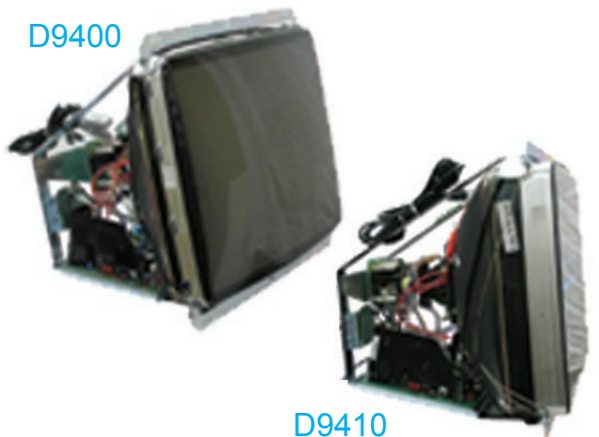

D9400/D9410 Series

Monitor Specifications

Digital Monitor

D9400

D9410

Push Button
Control Board

On-Screen Display

Power Input

- Input voltage: 90-265 VAC, 47-63 Hz.
- Maximum power: 80 watts type; 95 watts Max.

Resolution

- Graphics mode: CGA: 640 X 240
EGA: 773 X 384
VGA: 640 X 200,
640 X 350,
640 X 480
SVGA: 800 X 600
- Video bandwidth: 70 MHz typical.

Miscellaneous

- 105 Degree Capacitors for long life and reliability.
- Operating temperature: 0 to 55 degree C.
- Agency compliance: UL, CUL, DHHS.

Specification

- CRT size (diagonal measure): 27", 33" (OPTIONAL)
- Phosphor type: P22
- Color Temperature: 9300°K /8500K ± 300°K/User Adjustable
- Dot trio spacing: 0.83 mm (27"), 0.92mm (33")

Input Signals

- Video Input connector 1: 15 pin D-sub high density male; VGA compatible Analog .7 to 1volt level with 75 Ohm input.
- Video Input connector 2: 10 pin connector Analog 2.2 to 4 volt level at 250/350 Ohm; CGA/EGA 0.156 center header.
- Sync type: TTL & Standard CGA / EGA / VGA/ sync (positive or negative).
- Sync input: Separate or composite sync from 1 volt to 5 volt input.
- Sync Input Impedance: 2.2K Ohm (H sync and V sync)
- Horiz. / Vert. sync frequency: 15.75 to 40 KHz / 40 to 100 Hz.