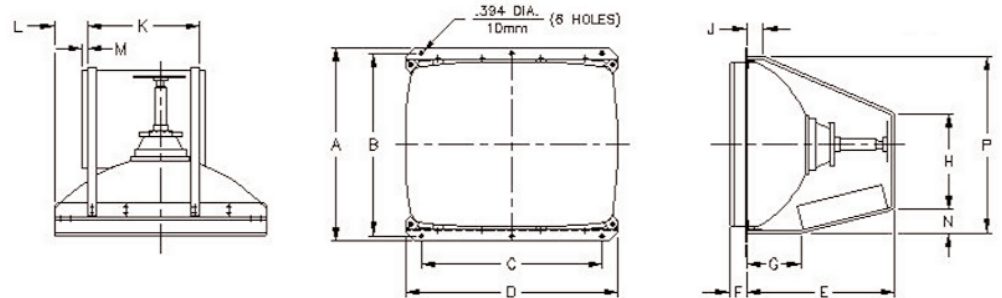

Specification subject to change without notice.

D9400/D9410 Series

Monitor Specifications

27" Digital Monitor (Curved)

DIM.	IN.	MM.
A	21.893	556.08
B	20.644	524.36
C	20.644	524.36
D	24.390	619.51
E	16.187	411.15
F	3.292	83.62/66.67(Flat)
G	4.812	122.23
H	9.812	249.23
J	1.812	46.02
K	12.375	314.33
L	4.438	112.73
M	.900	22.86
N	4.250	107.95
P	20.187	512.75

27" Digital Monitor (Flat)

DIM.	IN.	MM.
A	28.274	718.16
B	25.281	642.14
C	27.104	688.44
D	21.344	542.14
E	24.031	610.39
F	24.030	610.36
G	5.268	133.81
H	13.736	348.89
J	22.601	574.07
K	23.406	594.51
L	4.108	104.34
M	2.075	52.781
N	16.700	424.18
P	3.625	92.075
R	11.437	290.50
S	3.880	98.552