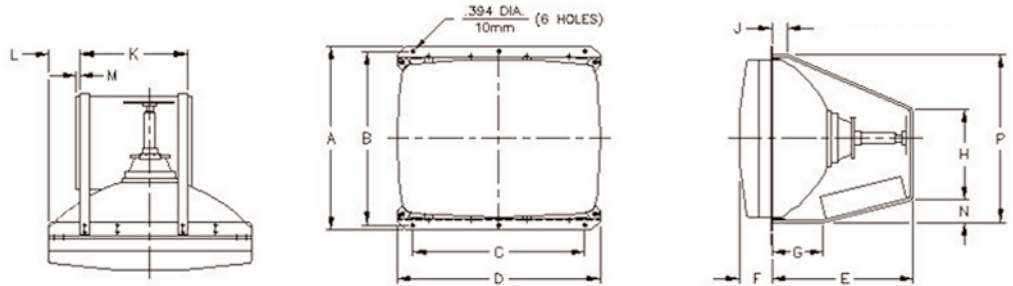

Light Output

- 70 Ft-L min. (center block)

Geometry

- Horizontal linearity: Less than 7% Vertical linearity: Less than 5%
- Picture size regulation: 2%
- Geometric distortion: ±2% max.

User Controls Digitally Controlled

- Brightness, contrast, horizontal position, vertical position, horizontal size, vertical size, pin cushion, trapezoid, bow, parallel, OSD H position, OSD V position, OSD timer, degauss, color, language, Recall (factory reset), exit.
- Tilt, OSD menu
- Automatic Degauss: Manual Degauss, OSD menu.

Specification subject to change without notice.

D9400/D9410 Series

Monitor Specifications

27" Digital Monitor (Curved)

DIM.	IN.	MM.
A	21.893	556.08
B	20.644	524.36
C	20.644	524.36
D	24.390	619.51
E	16.187	411.15
F	3.292	83.62/66.67(Flat)
G	4.812	122.23
H	9.812	249.23
J	1.812	46.02
K	12.375	314.33
L	4.438	112.73
M	.900	22.86
N	4.250	107.95
P	20.187	512.75