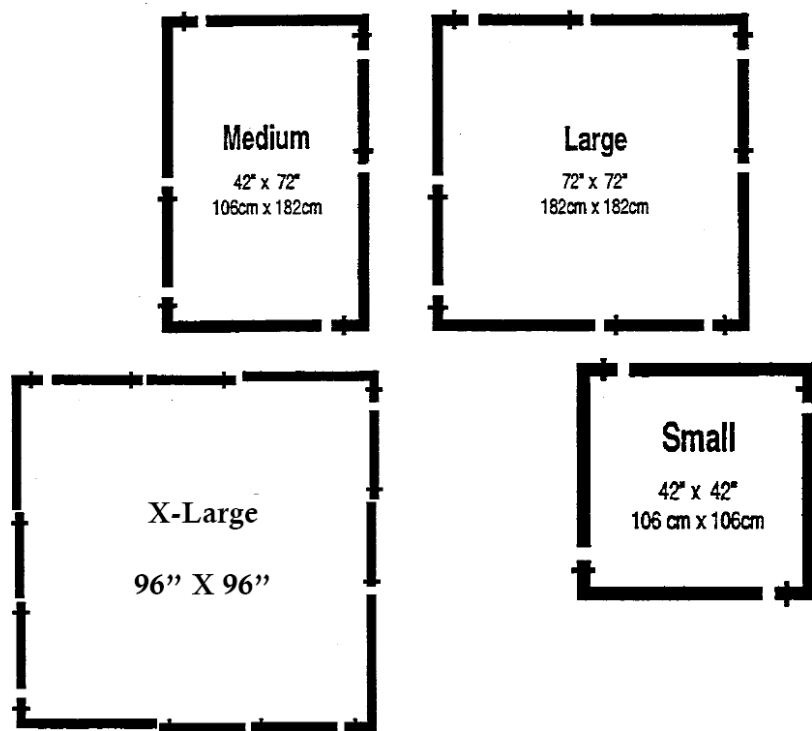

Setup Instructions

Scrim Jim

Style Series: 1809-1898

Description

Scrim Jim is a strong, collapsible diffusion and reflection system offering the ultimate in flexibility and control. Frames are made of lightweight aircraft aluminum. Modular construction allows you to create four easy-to-handle frame sizes that are all collapsible to 42" in length. Fabrics are of the highest quality and have hook and loop tape sewn around the perimeter for an even, taut and secure fit to the frame, to withstand strong winds.

INSTRUCTIONS

1. **Frame Assembly:**
2. Small – 4 Corner Pieces
   - Medium – 4 Corner Pieces
     2 Extensions
   - Large – 4 Corner Pieces
     4 Extensions
   - X-Large – 4 Corner Pieces
     8 Extensions

1. **Fabric Attachment:**
1. Attach all four Velcro corner tabs securely
  2. Connect velcro around perimeter

1. **Re-packing Frame:**
1. Build 2 layers (as shown below)
  2. Place one on top of the other, velcro to velcro

Questions? Please call 800.886.1689 or email info@fjwestcott.com.

©F.J. Westcott Company