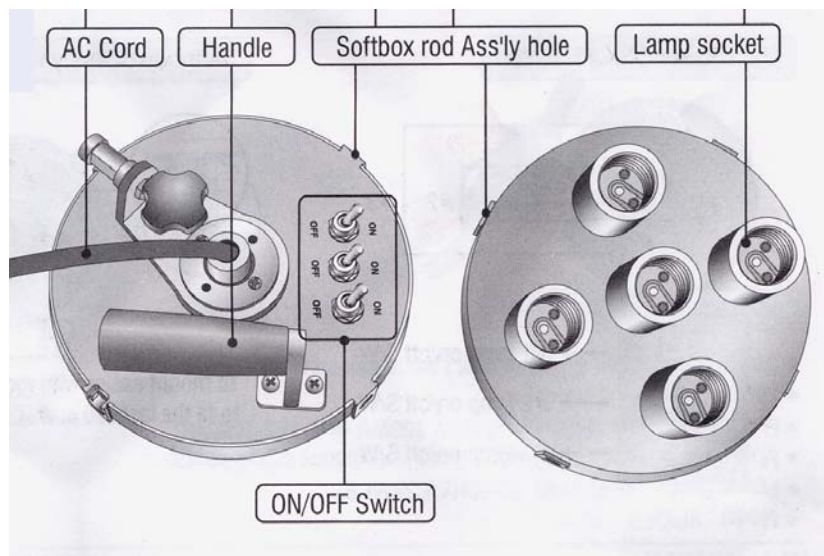

Setup Instructions

Tungsten Halogen 150-watt (5) Pack

Style Series: 4826

Description

Provides 750 watts of power when combined with the Spiderlite TD5. These lamps provide maximum light output at 2800 degrees Kelvin.

Product Contains

[5] 150-watt Tungsten Halogen Lamps

INSTRUCTIONS

Insuring the Spiderlite TD5 unit is not plugged in, place your (5) lamps into the (5) sockets located on the Spiderlite TD5.

Free Manuals Download Website