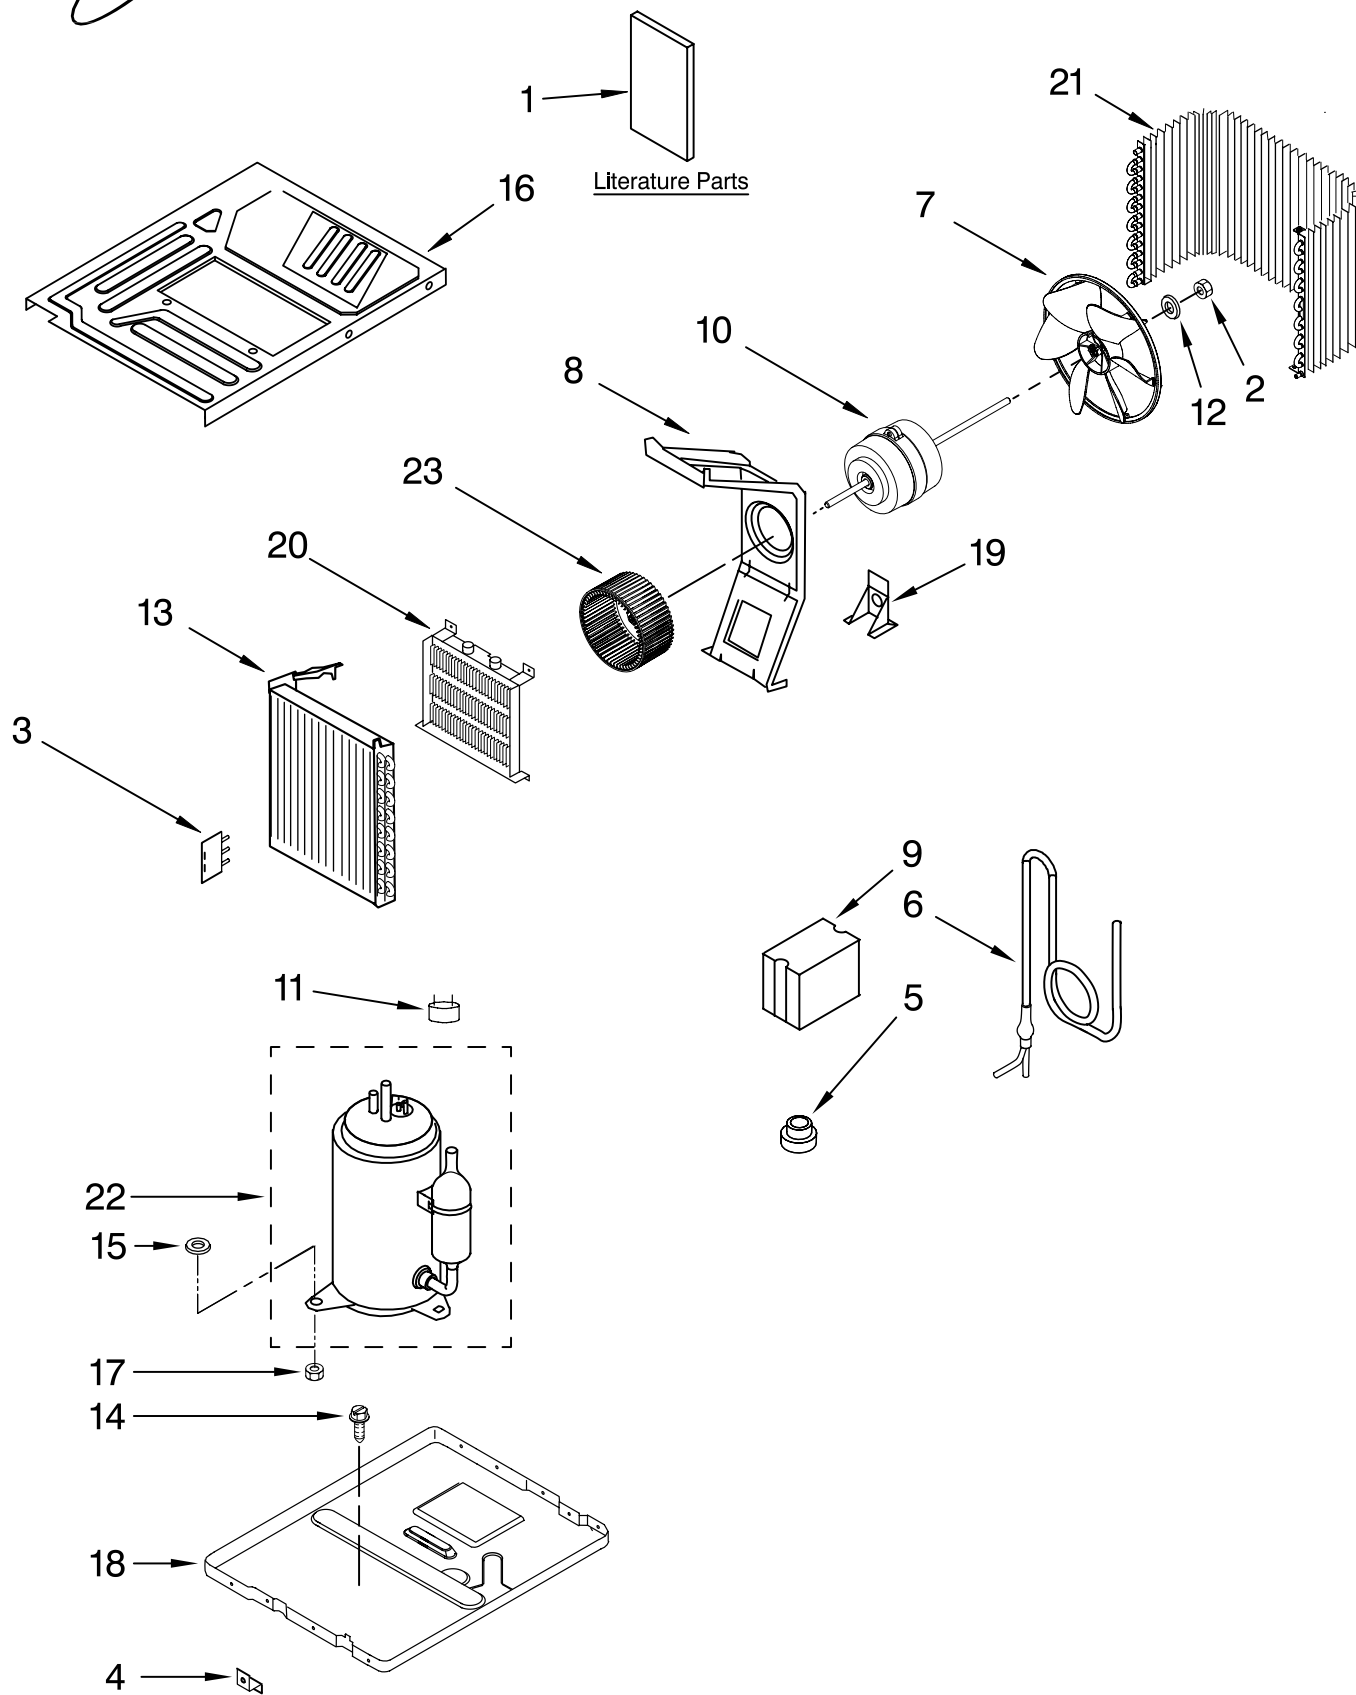

UNIT PARTS

For Model: ACE244PT1

AIR CONDITIONER

FOR ORDERING INFORMATION REFER TO PARTS PRICE LIST

UNIT PARTS

For Model: ACE244PT1

Illus. No.	Part No.	DESCRIPTION
1		Literature Parts
	W10121866	Wiring Diagram
	8215279	Use & Care Guide
	W10122493	Energy Guide
2	8215290	Nut w/washer
3	8209771	Support, Tube Sensor
4	8215148	Clip
5	8215344	Drain Plug
6	8215353	Tube, Restrictor
7	8215104	Blade, Fan
8	8215107	Bracket, Fan Motor
9	8215130	Relay
10	8215150	Motor, Fan
11	8215123	Overload
12	8215291	Washer
13	8215316	Evaporator
14	8209688	Screw (5)
15	8215154	Gasket
16	8215307	Cover, Evaporator
17	8215297	Nut w/washer
18	8215343	Base
19	8215327	Support
20	8215331	Heater
21	8215069	Condenser
22	8215123	Compressor Assy.
23	8215329	Wheel, Blower

FOR ORDERING INFORMATION REFER TO PARTS PRICE LIST

CABINET PARTS

For Model: ACE244PT1

Illus. No.	Part No.	DESCRIPTION
1	8215307	Cabinet
2	8215282	Screw
3	8215139	Membrane
4	8215287	Channel, Top
5	8215283	Screw
6	8215305	Front, Cabinet
7	8215284	Screw
8	8215099	Curtain Assembly Right & Left Side
9	8215141	Guide, Linkage
10	8215101	Ground Wire
11	8215342	Filter
12	8215285	Washer
13	8209777	Screw
14	8215140	Front, Cabinet Assembly
15	8215286	Screw
16	8215288	Screw
17	8215143	Guide, Louver
18	8215145	Up
	8215146	Down
19	8215144	Guide, Louver
20	8215325	Spring
21	8215326	Button
22	8215340	Knob
	8215339	Left

FOR ORDERING INFORMATION REFER TO PARTS PRICE LIST

INSTALLATION PARTS

For Model: ACE244PT1

Illus. No.	Part No.	DESCRIPTION
1	8215271	Screw
2	8209931	Seal, Strip (Wide)
3	8209932	Seal, Strip (Narrow)
4	8215098	Support, Cabinet
5	8209930	Bracket
6	8215272	Screw (Window Lock Bracket)