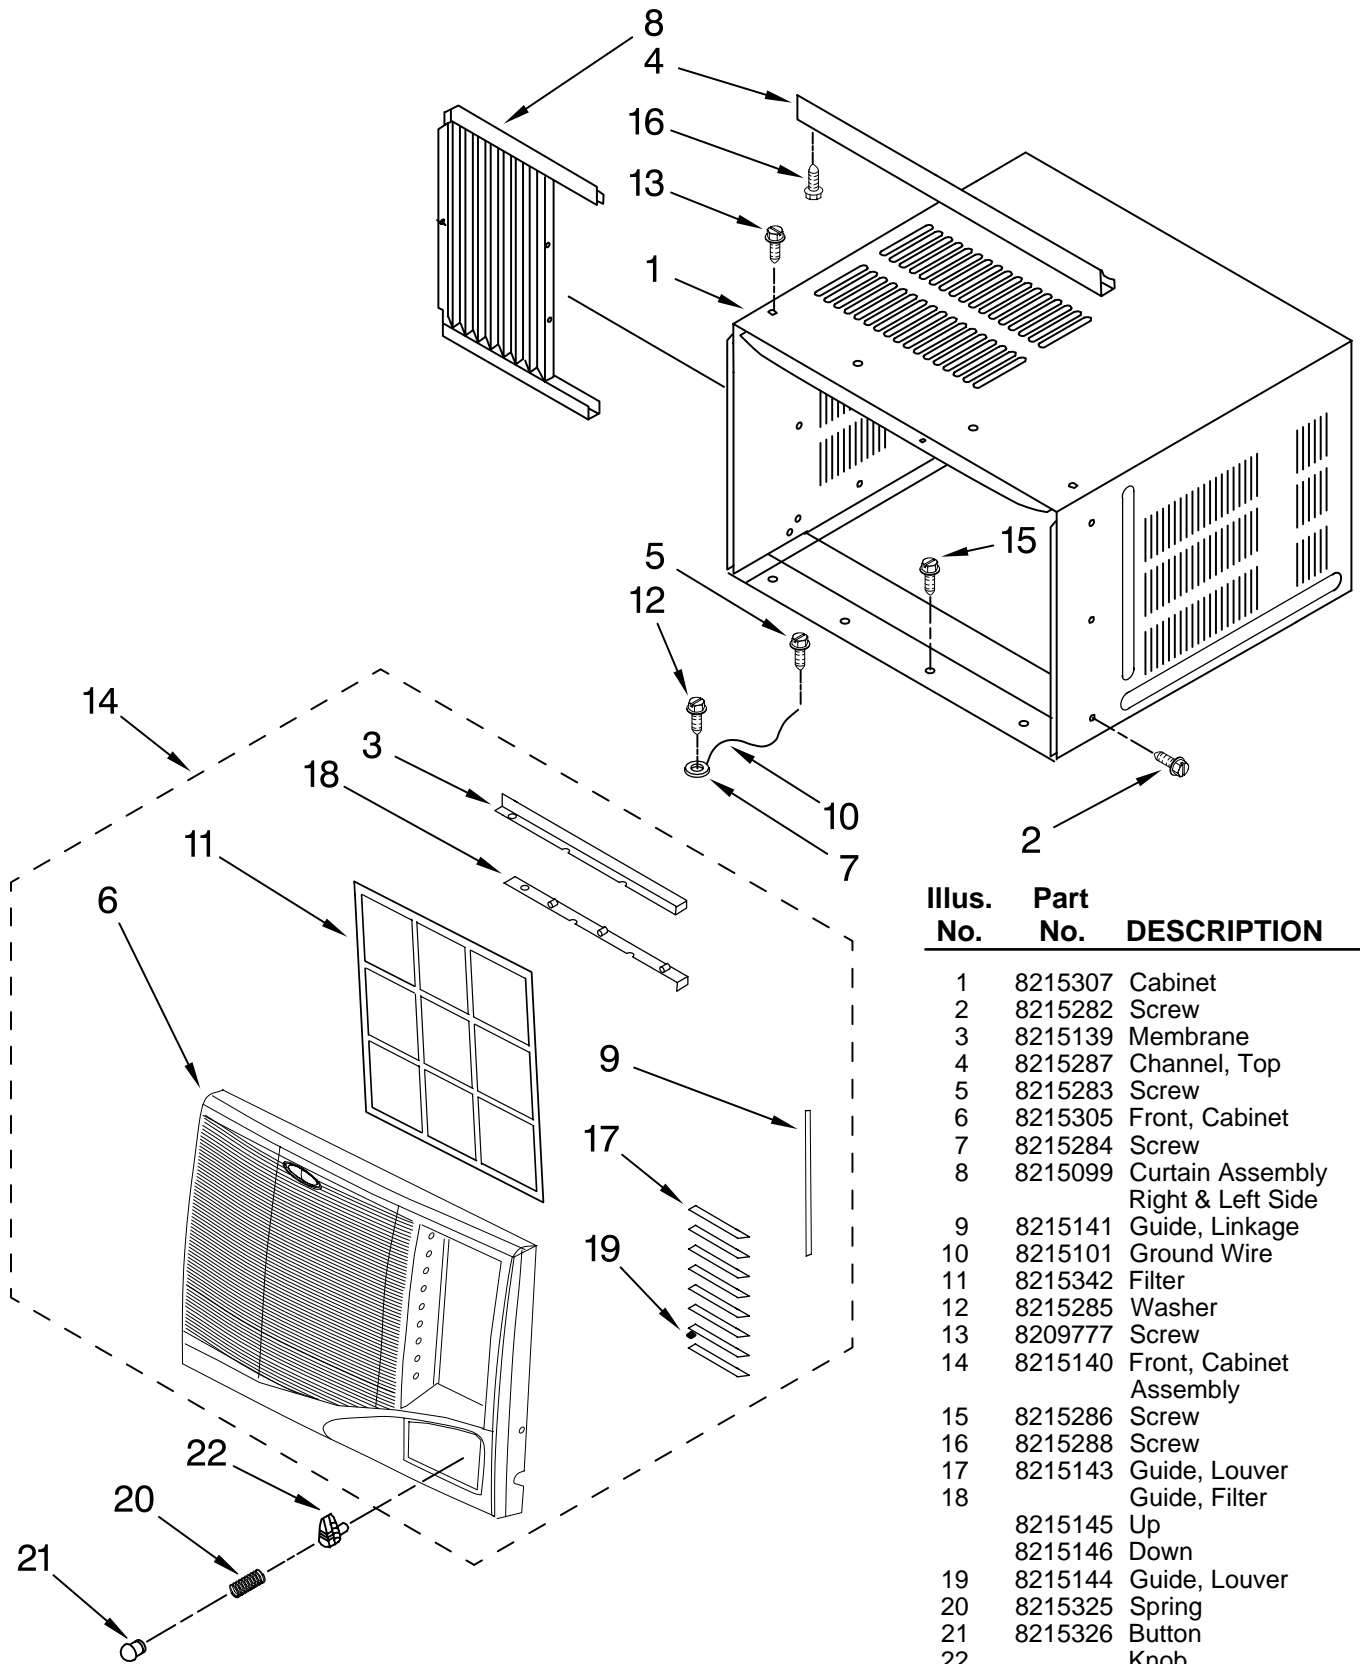

UNIT PARTS

For Model: ACE244PT1

AIR CONDITIONER

FOR ORDERING INFORMATION REFER TO PARTS PRICE LIST

UNIT PARTS

For Model: ACE244PT1

Illus. No.	Part No.	DESCRIPTION
1		Literature Parts
	W10121866	Wiring Diagram
	8215279	Use & Care Guide
	W10122493	Energy Guide
2	8215290	Nut w/washer
3	8209771	Support, Tube Sensor
4	8215148	Clip
5	8215344	Drain Plug
6	8215353	Tube, Restrictor
7	8215104	Blade, Fan
8	8215107	Bracket, Fan Motor
9	8215130	Relay
10	8215150	Motor, Fan
11	8215123	Overload
12	8215291	Washer
13	8215316	Evaporator
14	8209688	Screw (5)
15	8215154	Gasket
16	8215307	Cover, Evaporator
17	8215297	Nut w/washer
18	8215343	Base
19	8215327	Support
20	8215331	Heater
21	8215069	Condenser
22	8215123	Compressor Assy.
23	8215329	Wheel, Blower

FOR ORDERING INFORMATION REFER TO PARTS PRICE LIST

CABINET PARTS

For Model: ACE244PT1

Illus. No.	Part No.	DESCRIPTION
1	8215307	Cabinet
2	8215282	Screw
3	8215139	Membrane
4	8215287	Channel, Top
5	8215283	Screw
6	8215305	Front, Cabinet
7	8215284	Screw
8	8215099	Curtain Assembly Right & Left Side
9	8215141	Guide, Linkage
10	8215101	Ground Wire
11	8215342	Filter
12	8215285	Washer
13	8209777	Screw
14	8215140	Front, Cabinet Assembly
15	8215286	Screw
16	8215288	Screw
17	8215143	Guide, Louver
18	8215145	Up
	8215146	Down
19	8215144	Guide, Louver
20	8215325	Spring
21	8215326	Button
22	8215340	Knob
	8215339	Left