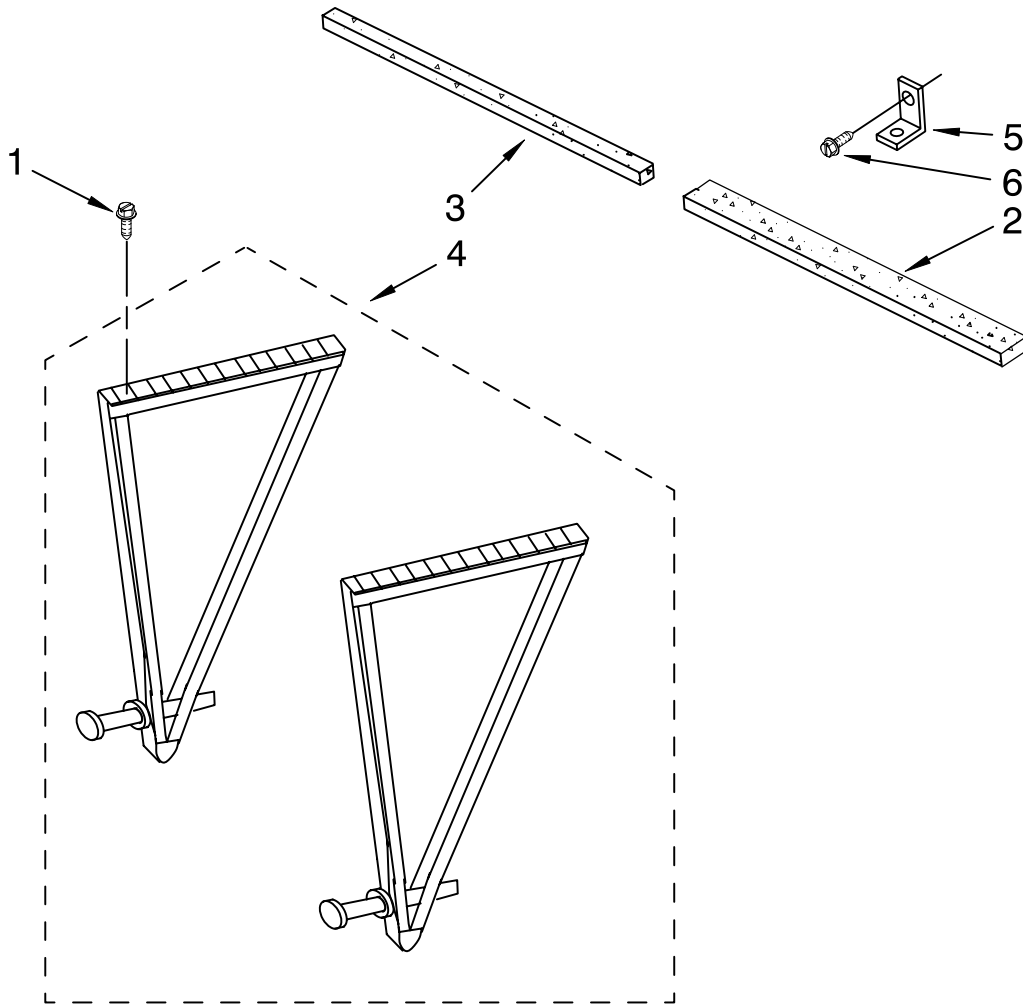

FOR ORDERING INFORMATION REFER TO PARTS PRICE LIST

CABINET PARTS

For Model: ACE244PT1

Illus. No.	Part No.	DESCRIPTION
1	8215307	Cabinet
2	8215282	Screw
3	8215139	Membrane
4	8215287	Channel, Top
5	8215283	Screw
6	8215305	Front, Cabinet
7	8215284	Screw
8	8215099	Curtain Assembly Right & Left Side
9	8215141	Guide, Linkage
10	8215101	Ground Wire
11	8215342	Filter
12	8215285	Washer
13	8209777	Screw
14	8215140	Front, Cabinet Assembly
15	8215286	Screw
16	8215288	Screw
17	8215143	Guide, Louver
18	8215145	Up
	8215146	Down
19	8215144	Guide, Louver
20	8215325	Spring
21	8215326	Button
22	8215340	Knob
	8215339	Left

FOR ORDERING INFORMATION REFER TO PARTS PRICE LIST

OPTIONAL PARTS (NOT INCLUDED)

For Model: ACE244PT1

Illus. No.	Part No.	DESCRIPTION
2	505168	Tape, No Drip 30'
3	479502	Tape, Vinyl 36'
4	10943	Oil, Turbine 1 Oz.
5	99243	Oil, Turbine 8 Oz.
6		Valve, Access
	876764	3/16" Tube O.D.
	978025	1/4" Tube O.D.
	978026	5/16" Tube O.D.
	978027	3/8" Tube O.D.
	978028	1/2" Tube O.D.
	978029	5/8" Tube O.D.
	978030	3/4" Tube O.D.
7	978865Bulk	Seal, Ring Access Valve (20-Pack)
8		Wire, 25'Roll
	242820	Black 14 Ga.
	242825	Red 14 Ga.
	47261	Black 12 Ga.
	299885	Red 12 Ga.
	47263	White 12 Ga.
9	813684	Adhesive, Insulation (24 Oz. Spray)
10	279368	Adhesive, Insulation (2 Oz. Tube)
12	212643	Sealer, Permagem 4-1" Strips
13	99344	Sealer, Permagem 1 Lb. Bar
14		Cover, Winter
	484066	28"x19"x31"
	484067	19"x12"x14"
	484069	27"x19"x6 to 27"
	484184	22"x15"x3 to 18"
15	813610	Retainer, Cord (Winter Cover)
16		Return Bend Replacement Kit
	4388784	(5/16 Inch Tube)
	4388785	(3/8 Inch Tube)

FOR ORDERING INFORMATION REFER TO PARTS PRICE LIST

INSTALLATION PARTS

For Model: ACE244PT1

Illus. No.	Part No.	DESCRIPTION
1	8215271	Screw
2	8209931	Seal, Strip (Wide)
3	8209932	Seal, Strip (Narrow)
4	8215098	Support, Cabinet
5	8209930	Bracket
6	8215272	Screw (Window Lock Bracket)