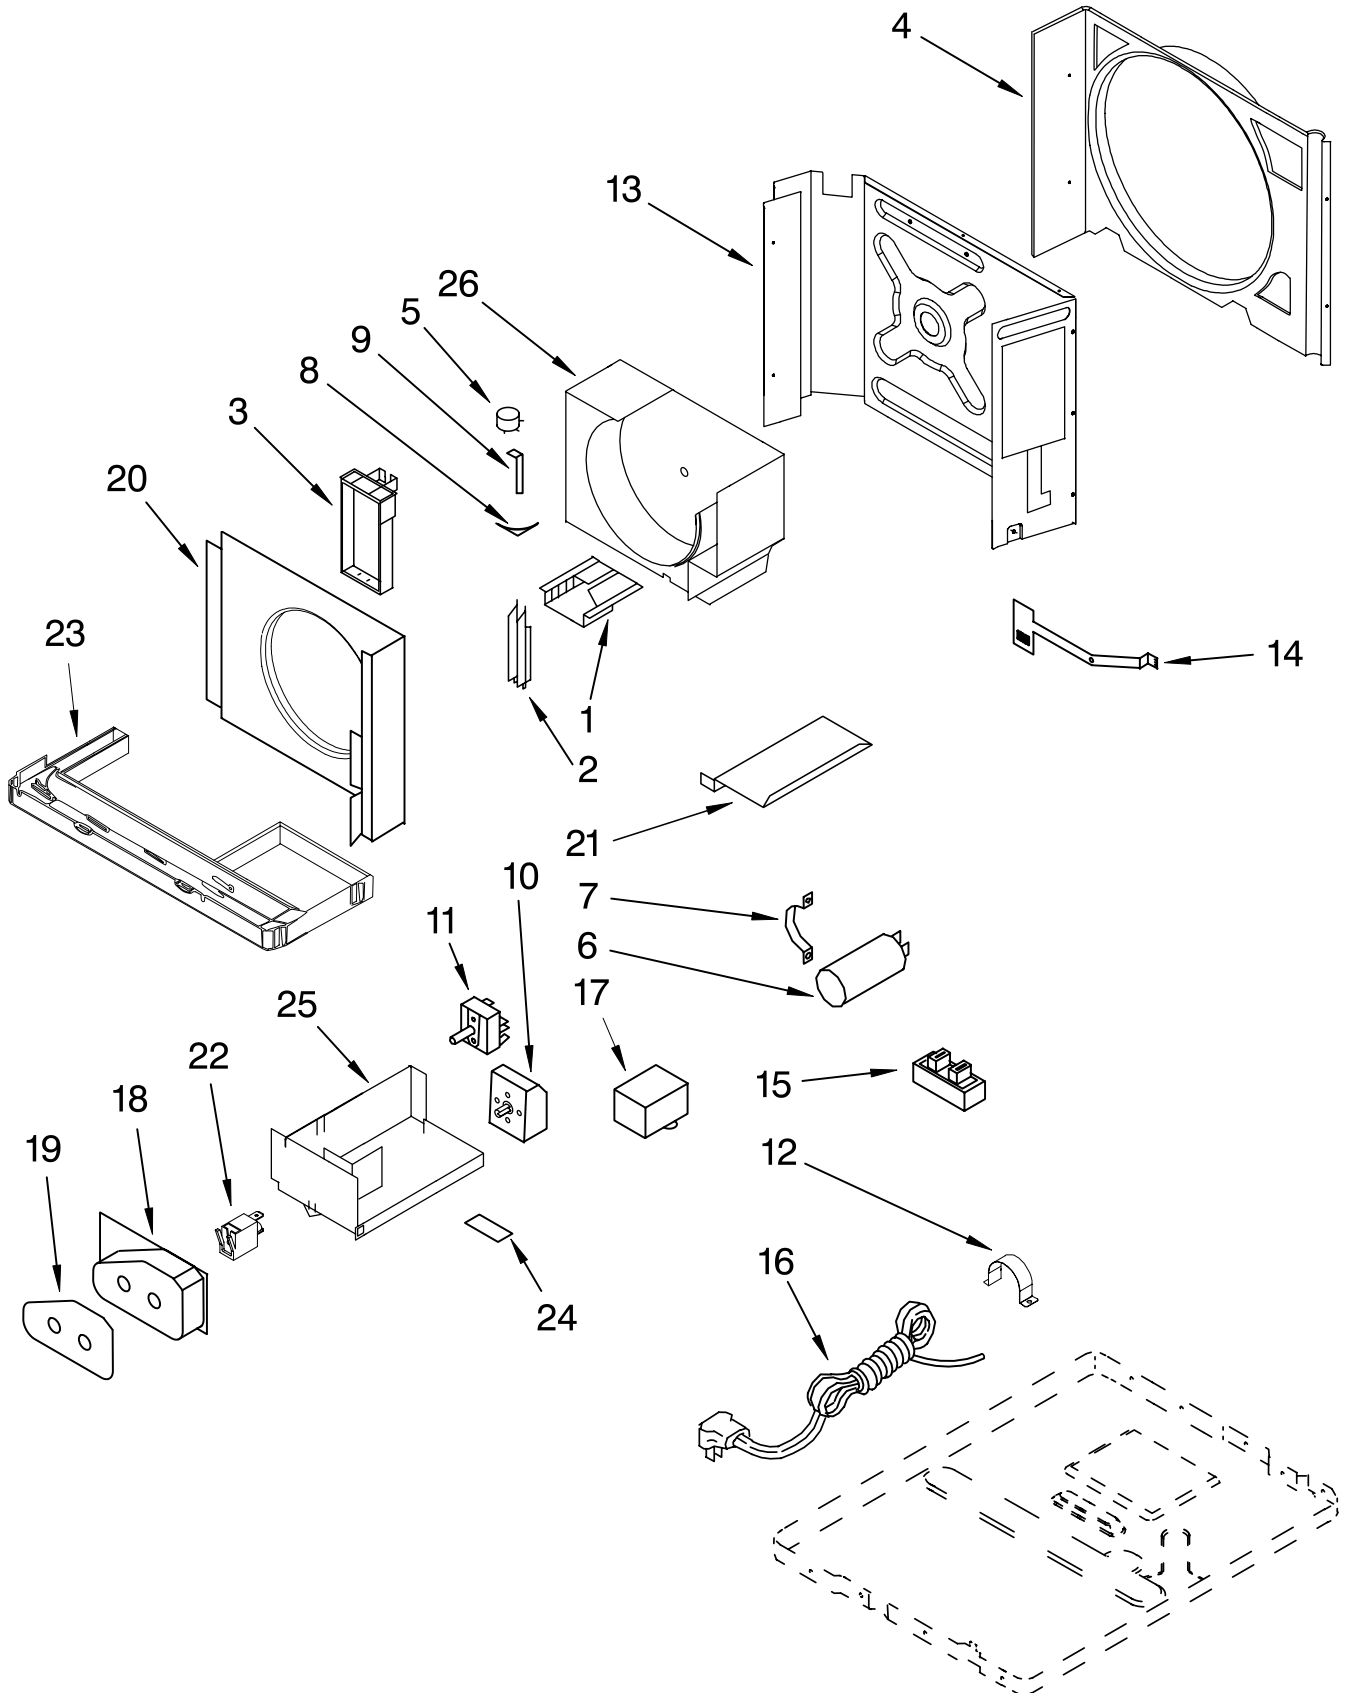

AIR FLOW AND CONTROL PARTS

For Model: ACE244PT1

FOR ORDERING INFORMATION REFER TO PARTS PRICE LIST

AIR FLOW AND CONTROL PARTS

For Model: ACE244PT1

Illus. No.	Part No.	DESCRIPTION
1	8215111	Housing, Air
2	8215112	Louver
3	8215116	Cartridge, Louver
4	8215071	Shroud, Condenser
5	8215114	Motor, Louver
6	8215299	Capacitor, Running
7	8215301	Bracket, Capacitor
8	8215113	Linkage, Louver
9	8215115	Linkage, Louver
10	8215335	Thermostat
11	8215336	Switch
12	8215135	Wire Clamp
13	8215328	Wall, Dividing
14	8215117	Door, Exhaust
15	8215089	Terminal Block
16	8215337	Cord, Appliance
17	8215313	Capacitor
18	8215322	Cover, Control
19	8215138	Escutcheon
20	8215330	Shroud, Evaporator
21	8215120	Cover, Air Duct
22	8215321	Switch
23	8215127	Pan, Evaporator
24	8215320	Washer
25	8215319	Box, Control
26	8215110	Housing, Air

FOR ORDERING INFORMATION REFER TO PARTS PRICE LIST