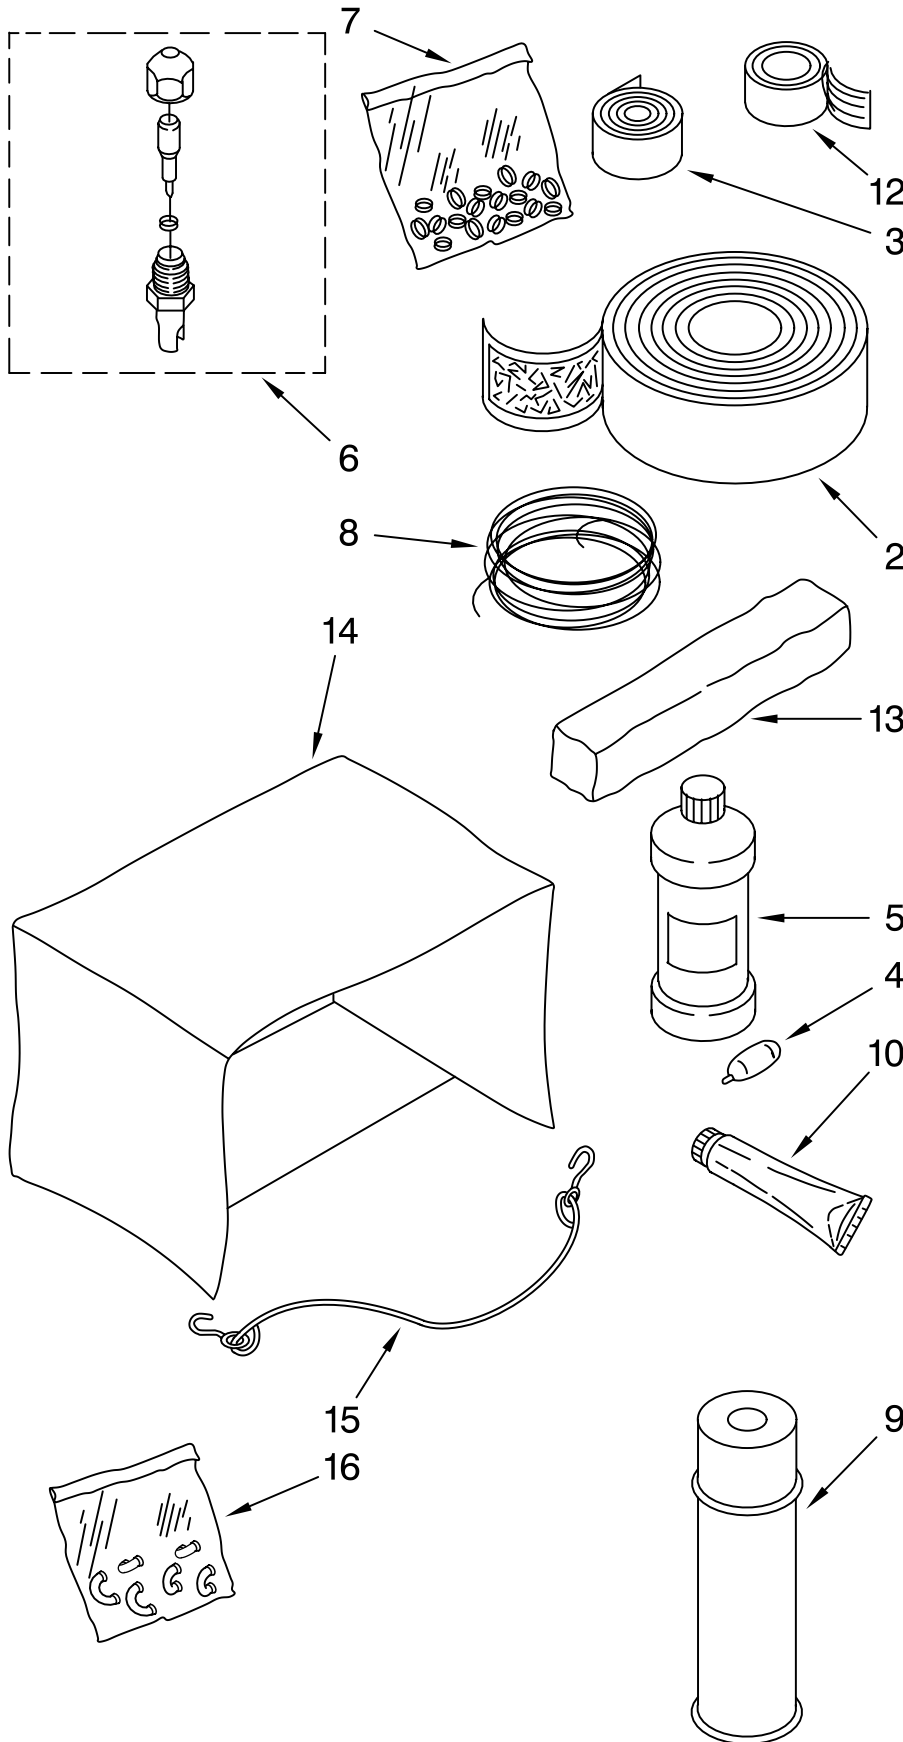

FOR ORDERING INFORMATION REFER TO PARTS PRICE LIST

CABINET PARTS

For Model: ACE244PT1

Illus. No.	Part No.	DESCRIPTION
1	8215307	Cabinet
2	8215282	Screw
3	8215139	Membrane
4	8215287	Channel, Top
5	8215283	Screw
6	8215305	Front, Cabinet
7	8215284	Screw
8	8215099	Curtain Assembly Right & Left Side
9	8215141	Guide, Linkage
10	8215101	Ground Wire
11	8215342	Filter
12	8215285	Washer
13	8209777	Screw
14	8215140	Front, Cabinet Assembly
15	8215286	Screw
16	8215288	Screw
17	8215143	Guide, Louver
18	8215145	Up
	8215146	Down
19	8215144	Guide, Louver
20	8215325	Spring
21	8215326	Button
22	8215340	Knob
	8215339	Left

FOR ORDERING INFORMATION REFER TO PARTS PRICE LIST

OPTIONAL PARTS (NOT INCLUDED)

For Model: ACE244PT1

Illus. No.	Part No.	DESCRIPTION
2	505168	Tape, No Drip 30'
3	479502	Tape, Vinyl 36'
4	10943	Oil, Turbine 1 Oz.
5	99243	Oil, Turbine 8 Oz.
6		Valve, Access
	876764	3/16" Tube O.D.
	978025	1/4" Tube O.D.
	978026	5/16" Tube O.D.
	978027	3/8" Tube O.D.
	978028	1/2" Tube O.D.
	978029	5/8" Tube O.D.
	978030	3/4" Tube O.D.
7	978865Bulk	Seal, Ring Access Valve (20-Pack)
8		Wire, 25'Roll
	242820	Black 14 Ga.
	242825	Red 14 Ga.
	47261	Black 12 Ga.
	299885	Red 12 Ga.
	47263	White 12 Ga.
9	813684	Adhesive, Insulation (24 Oz. Spray)
10	279368	Adhesive, Insulation (2 Oz. Tube)
12	212643	Sealer, Permagem 4-1" Strips
13	99344	Sealer, Permagem 1 Lb. Bar
14		Cover, Winter
	484066	28"x19"x31"
	484067	19"x12"x14"
	484069	27"x19"x6 to 27"
	484184	22"x15"x3 to 18"
15	813610	Retainer, Cord (Winter Cover)
16		Return Bend Replacement Kit
	4388784	(5/16 Inch Tube)
	4388785	(3/8 Inch Tube)