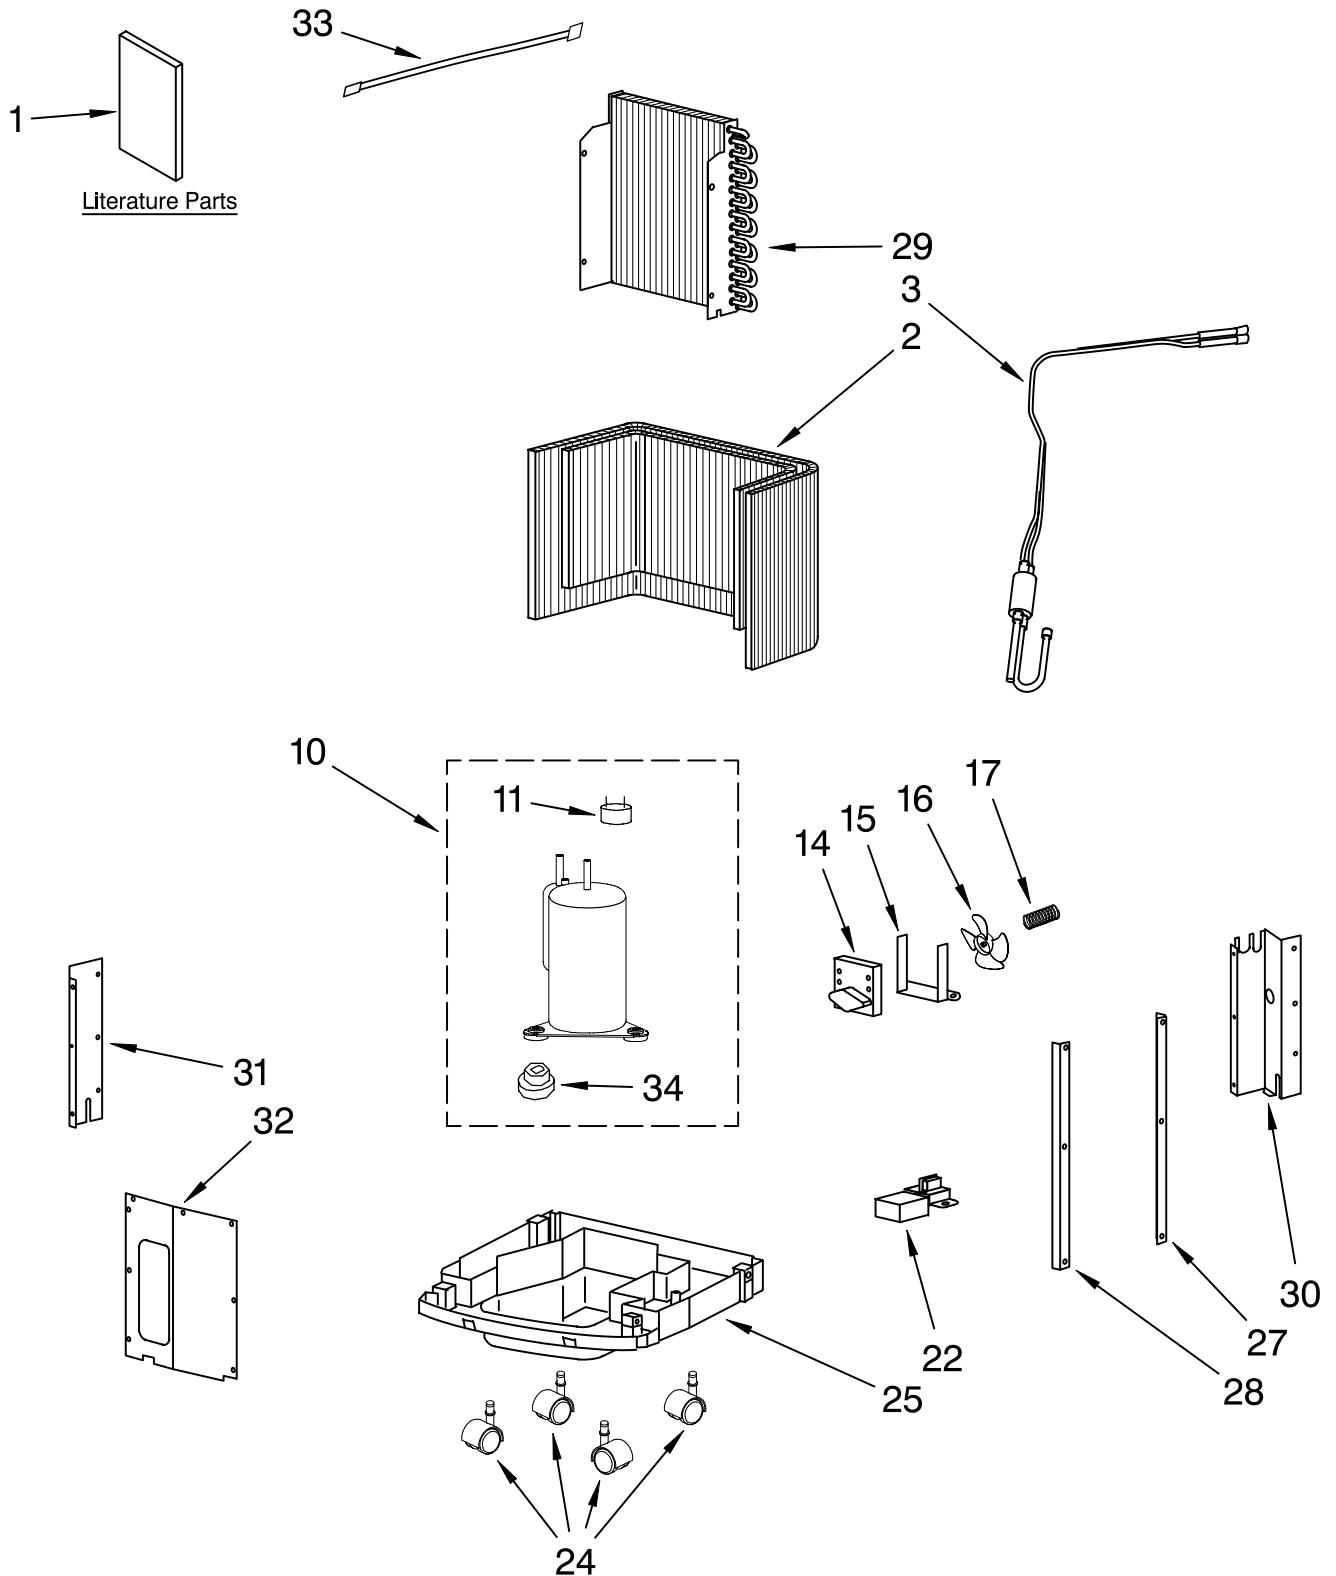

UNIT PARTS

For Model: ACP102PS2

PORTABLE
AIR CONDITIONER

FOR ORDERING INFORMATION REFER TO PARTS PRICE LIST

UNIT PARTS

For Model: ACP102PS2

Illus. No.	Part No.	DESCRIPTION
1		Literature Parts
	8215247	Guide, Use & Care
	8215248	Diagram, Wiring
2	8215210	Condenser
3	8215225	Tube Restrictor Assembly
10	8215197	Compressor, Assembly
11	8215198	Overload
14	8215206	Motor, Fan
15	8215207	Base, Motor
16	8215208	Fan
17	8215209	Spring
22	8215204	Switch, Level
24	8215200	Roller
25	8215203	Base
27		Support, Back
	8215205	Right
	8215202	Left
28		Support, Front
	8215201	Right
	8215196	Left
29	8215218	Evaporator
30	8215195	Support (Right)
31	8215193	Support (Left)
32	8215194	Support (Front)
33	8215219	Thermistor
34	8215199	Grommet

REFRIGERANT CHARGE

21.6 oz.

AIRFLOW AND CONTROL PARTS

For Model: ACP102PS2

FOR ORDERING INFORMATION REFER TO PARTS PRICE LIST

AIR FLOW AND CONTROL PARTS

For Model: ACP102PS2

Illus. No.	Part No.	DESCRIPTION
1	8215249	PC-Board, Control
2	8215087	LCD Cover
3	8215168	Overlay
4	8215177	Motor, Upper
5	8215176	Plate, Motor
6	8215173	Wheel Blower, Upper
7	8215089	Board, Terminal
8	8215174	Housing, Air
9	8215179	Louver Assembly
10	8215170	Base, Louver
11	8215171	Motor, Louver
12	8215172	Bracket, Motor
13	8215188	Cover, Control Box
14	8215250	PC-Board, Power
15		Capacitor, Fan
	8215183	Motor (Upper)
	8215184	Motor (Lower)
16	8215182	Capacitor, Compressor
17	8209806	Transformer
18	8215180	Box, Control
19	8215191	Insulation Plate Lower
20	8215189	Receiver Board
21	8215215	Wheel Blower, Lower
22	8215214	Motor, Lower
23	8215213	Insulation Plate Middle
24	8215186	Bracket, Capacitor
25	8215220	Thermistor
26	8215270	Cord-Power
27	8215175	Clip
28	8215192	Pan, Drain
29	8215216	Pan, Drain
30	8215221	Clip
31	8215088	Cover, Screw
32	8215156	Display Window