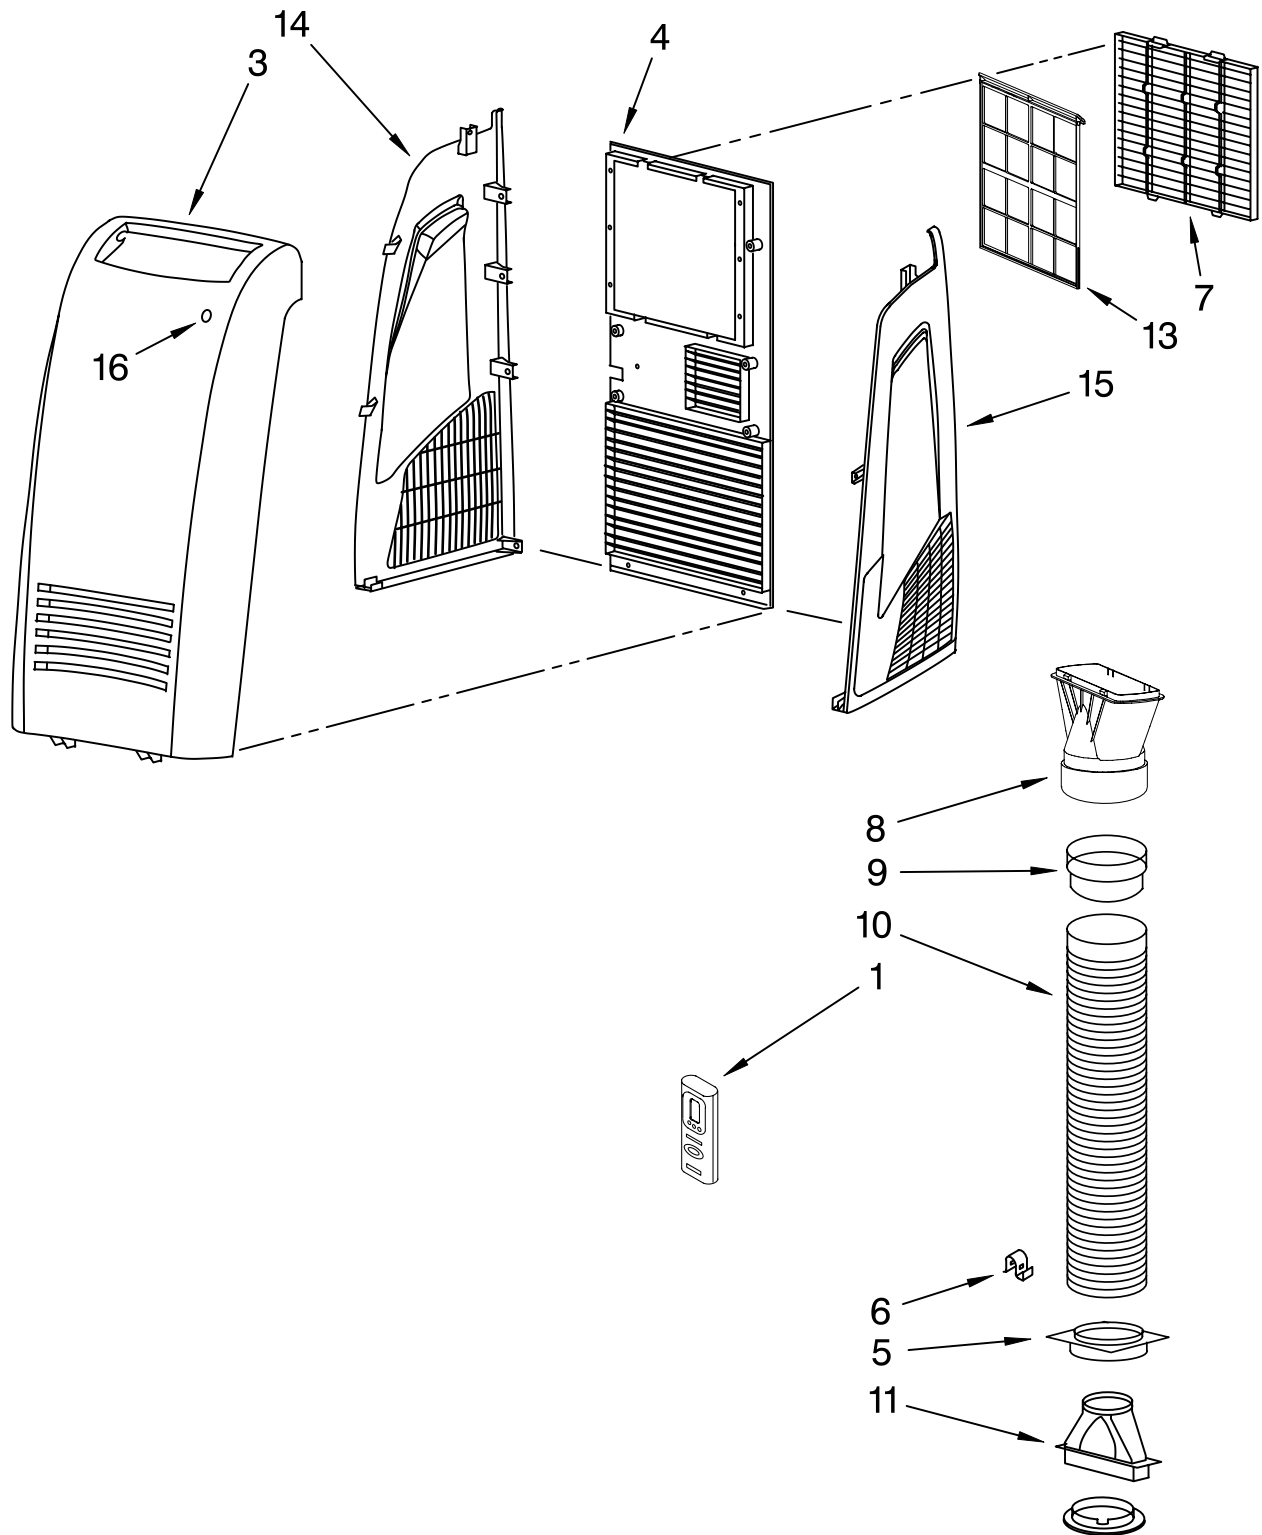

REFRIGERANT CHARGE

21.6 oz.

AIRFLOW AND CONTROL PARTS

For Model: ACP102PS2

FOR ORDERING INFORMATION REFER TO PARTS PRICE LIST

AIR FLOW AND CONTROL PARTS

For Model: ACP102PS2

Illus. No.	Part No.	DESCRIPTION
1	8215249	PC-Board, Control
2	8215087	LCD Cover
3	8215168	Overlay
4	8215177	Motor, Upper
5	8215176	Plate, Motor
6	8215173	Wheel Blower, Upper
7	8215089	Board, Terminal
8	8215174	Housing, Air
9	8215179	Louver Assembly
10	8215170	Base, Louver
11	8215171	Motor, Louver
12	8215172	Bracket, Motor
13	8215188	Cover, Control Box
14	8215250	PC-Board, Power
15		Capacitor, Fan
	8215183	Motor (Upper)
	8215184	Motor (Lower)
16	8215182	Capacitor, Compressor
17	8209806	Transformer
18	8215180	Box, Control
19	8215191	Insulation Plate Lower
20	8215189	Receiver Board
21	8215215	Wheel Blower, Lower
22	8215214	Motor, Lower
23	8215213	Insulation Plate Middle
24	8215186	Bracket, Capacitor
25	8215220	Thermistor
26	8215270	Cord-Power
27	8215175	Clip
28	8215192	Pan, Drain
29	8215216	Pan, Drain
30	8215221	Clip
31	8215088	Cover, Screw
32	8215156	Display Window

FOR ORDERING INFORMATION REFER TO PARTS PRICE LIST

CABINET PARTS

For Model: ACP102PS2

FOR ORDERING INFORMATION REFER TO PARTS PRICE LIST

CABINET PARTS

For Model: ACP102PS2

Illus. No.	Part No.	DESCRIPTION
1	8215231	Control, Remote
3	8215190	Panel, Front
4	8215212	Panel, Rear
5	8215229	Connector
6	8215223	Clip
7	8215224	Grille, Air
8	8215185	Connector, Square
9	8215228	Connector
10	8215227	Exhaust Tube
11	8215230	Connector Square
13	8215222	Filter
14	8215178	Left Panel
15	8215211	Right Panel
16	8215187	Window, Remote Control