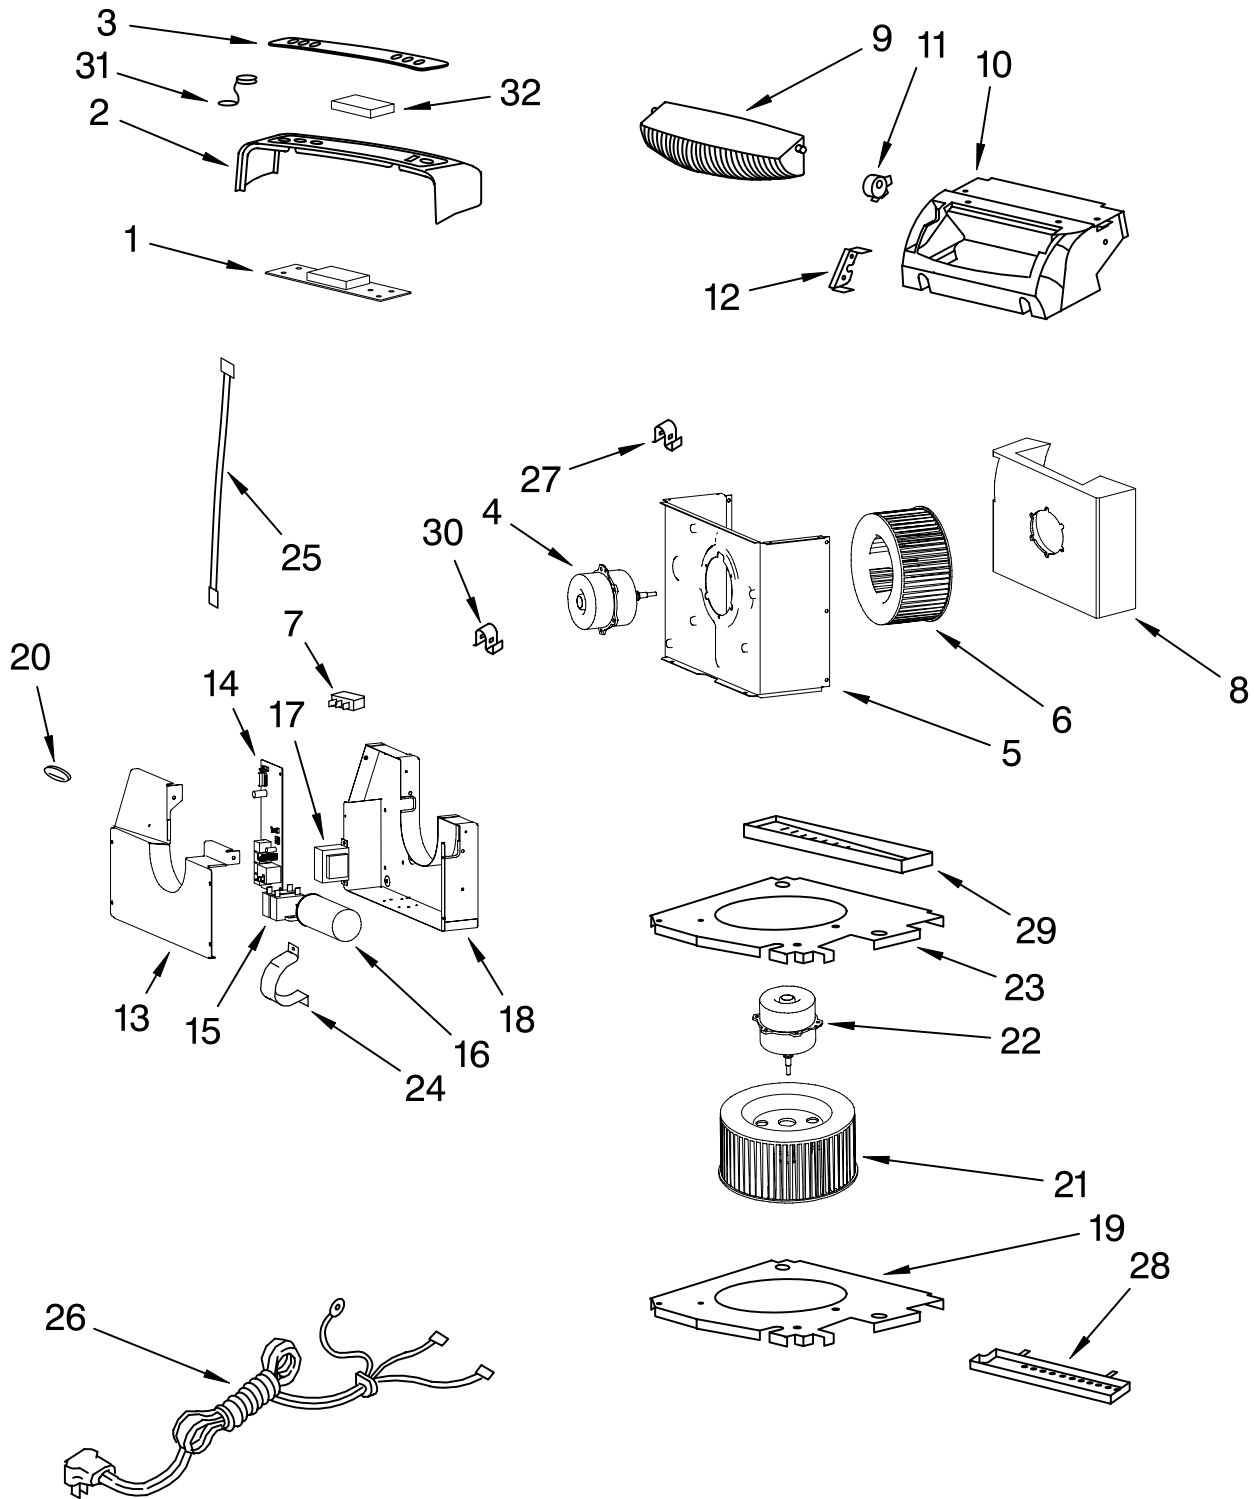

UNIT PARTS

For Model: ACP102PS2

PORTABLE
AIR CONDITIONER

FOR ORDERING INFORMATION REFER TO PARTS PRICE LIST

UNIT PARTS

For Model: ACP102PS2

Illus. No.	Part No.	DESCRIPTION
1		Literature Parts
	8215247	Guide, Use & Care
	8215248	Diagram, Wiring
2	8215210	Condenser
3	8215225	Tube Restrictor Assembly
10	8215197	Compressor, Assembly
11	8215198	Overload
14	8215206	Motor, Fan
15	8215207	Base, Motor
16	8215208	Fan
17	8215209	Spring
22	8215204	Switch, Level
24	8215200	Roller
25	8215203	Base
27		Support, Back
	8215205	Right
	8215202	Left
28		Support, Front
	8215201	Right
	8215196	Left
29	8215218	Evaporator
30	8215195	Support (Right)
31	8215193	Support (Left)
32	8215194	Support (Front)
33	8215219	Thermistor
34	8215199	Grommet

REFRIGERANT CHARGE

21.6 oz.

AIRFLOW AND CONTROL PARTS

For Model: ACP102PS2

FOR ORDERING INFORMATION REFER TO PARTS PRICE LIST

AIR FLOW AND CONTROL PARTS

For Model: ACP102PS2

Illus. No.	Part No.	DESCRIPTION
1	8215249	PC-Board, Control
2	8215087	LCD Cover
3	8215168	Overlay
4	8215177	Motor, Upper
5	8215176	Plate, Motor
6	8215173	Wheel Blower, Upper
7	8215089	Board, Terminal
8	8215174	Housing, Air
9	8215179	Louver Assembly
10	8215170	Base, Louver
11	8215171	Motor, Louver
12	8215172	Bracket, Motor
13	8215188	Cover, Control Box
14	8215250	PC-Board, Power
15		Capacitor, Fan
	8215183	Motor (Upper)
	8215184	Motor (Lower)
16	8215182	Capacitor, Compressor
17	8209806	Transformer
18	8215180	Box, Control
19	8215191	Insulation Plate Lower
20	8215189	Receiver Board
21	8215215	Wheel Blower, Lower
22	8215214	Motor, Lower
23	8215213	Insulation Plate Middle
24	8215186	Bracket, Capacitor
25	8215220	Thermistor
26	8215270	Cord-Power
27	8215175	Clip
28	8215192	Pan, Drain
29	8215216	Pan, Drain
30	8215221	Clip
31	8215088	Cover, Screw
32	8215156	Display Window